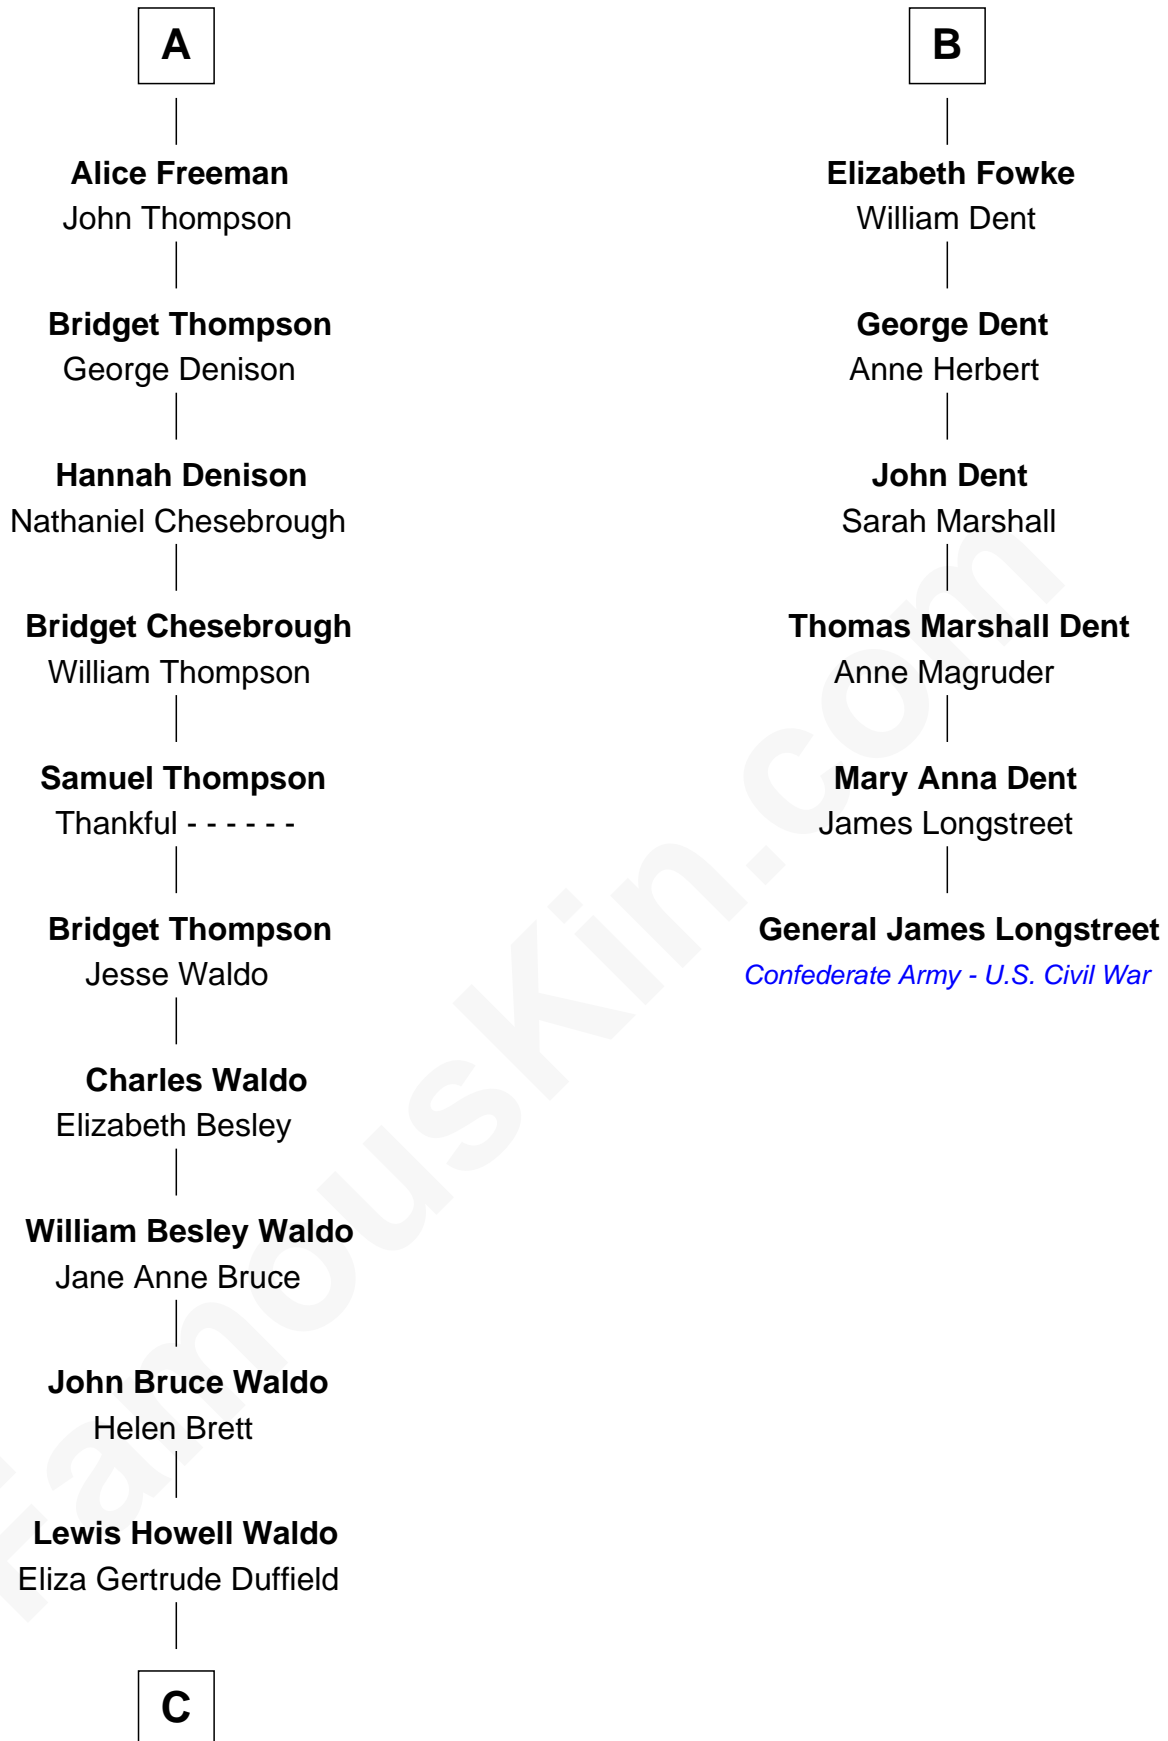

FamousKin.com Relationship Chart of

Lee Remick
Movie Actress

12th cousin 6 times removed of

General James Longstreet
Confederate Army - U.S. Civil War

C

—
Margaret Gertrude Waldo

Frank Edwin Remick

—
Lee Remick

Movie Actress

FamousKin.com