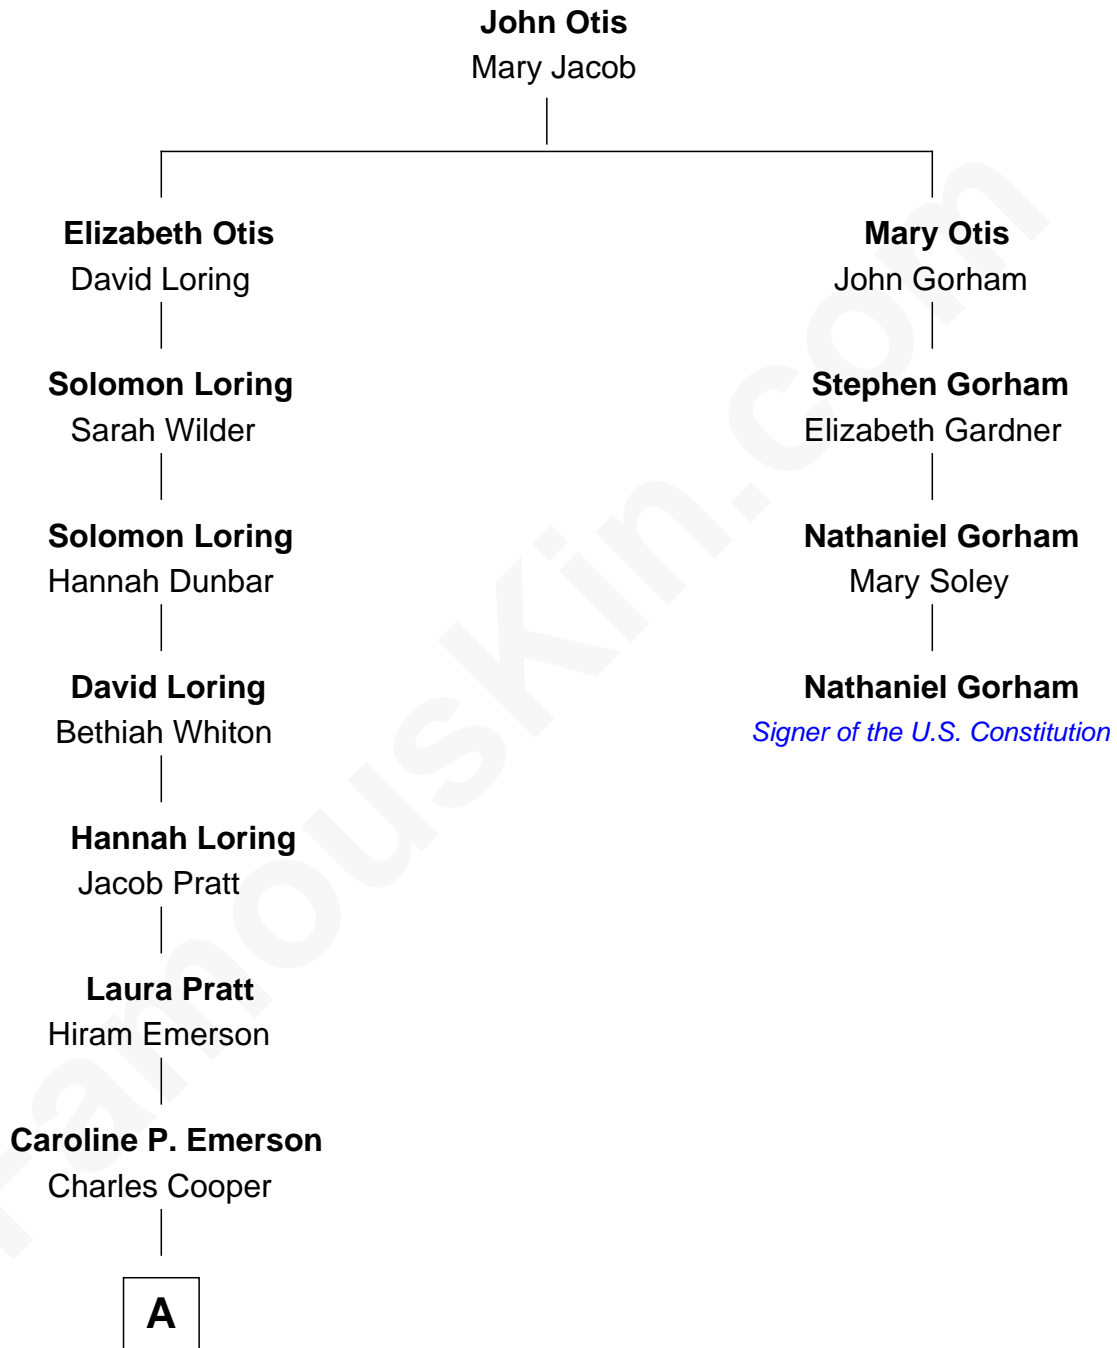

FamousKin.com Relationship Chart of

Lee Remick
Movie Actress

3rd cousin 6 times removed of

Nathaniel Gorham
Signer of the U.S. Constitution

A

—
Alice Mary Cooper
Alfred Hugh Remick

—
Frank Edwin Remick
Margaret Gertrude Waldo

—
Lee Remick
Movie Actress

FamousKin.com