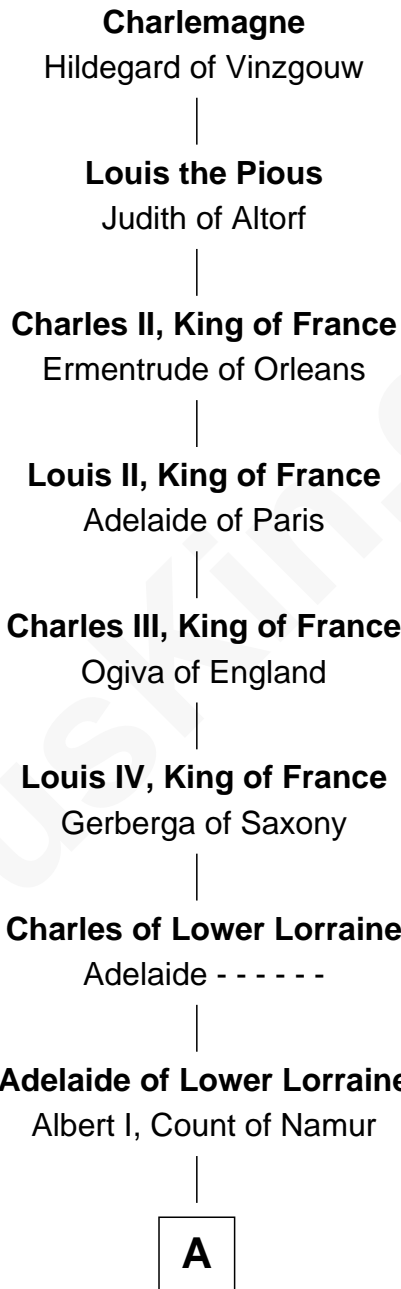

# FamousKin.com Relationship Chart of

**Lee Remick**

*Movie Actress*

38th Great-granddaughter of

**Charlemagne**

*King of the Franks*

**A**

**Albert II, Count of Namur**  
Regelinde of Lower Lorraine

**Albert III, Count of Namur**  
Ida of Saxony

**Godfrey, Count of Namur**  
Sybil of Chateau-Porcien

Probable

**Elizabeth of Namur**  
Gervais, Count of Rethel

**Miliscent of Rethel**  
Richard de Camville

**William de Camville**  
Auberée de Marmion

**William de Camville**  
Iseuda - - - - -

**Thomas de Camville**  
Agnes - - - - -

**Felicia de Camville**  
Philip Durvassal

**Thomas Durvassal**  
Margery - - - - -

**B**

**B**

**Margery Durvassal**

William de la Spine

**William de la Spine**

Alice de Bruley

**Sir Guy de la Spine**

Katherine - - - - -