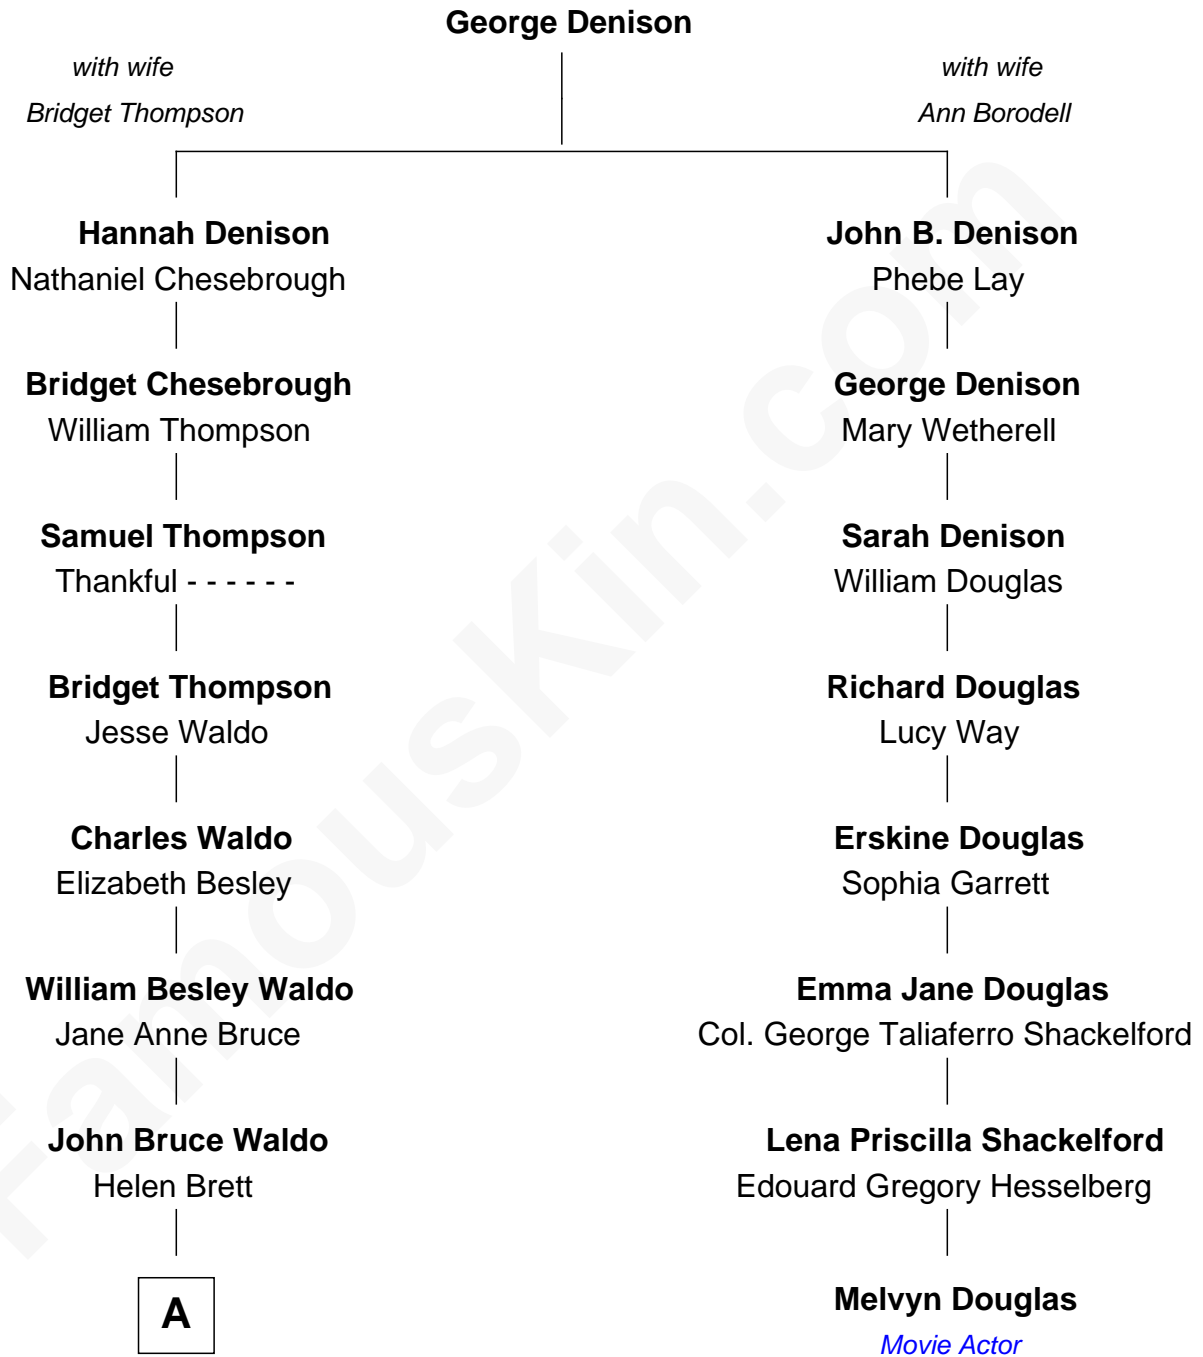

FamousKin.com Relationship Chart of

Lee Remick
Movie Actress

7th cousin 2 times removed of

Melvyn Douglas
Movie Actor

A

—
Lewis Howell Waldo
Eliza Gertrude Duffield

—
Margaret Gertrude Waldo
Frank Edwin Remick

—
Lee Remick
Movie Actress

FamousKin.com