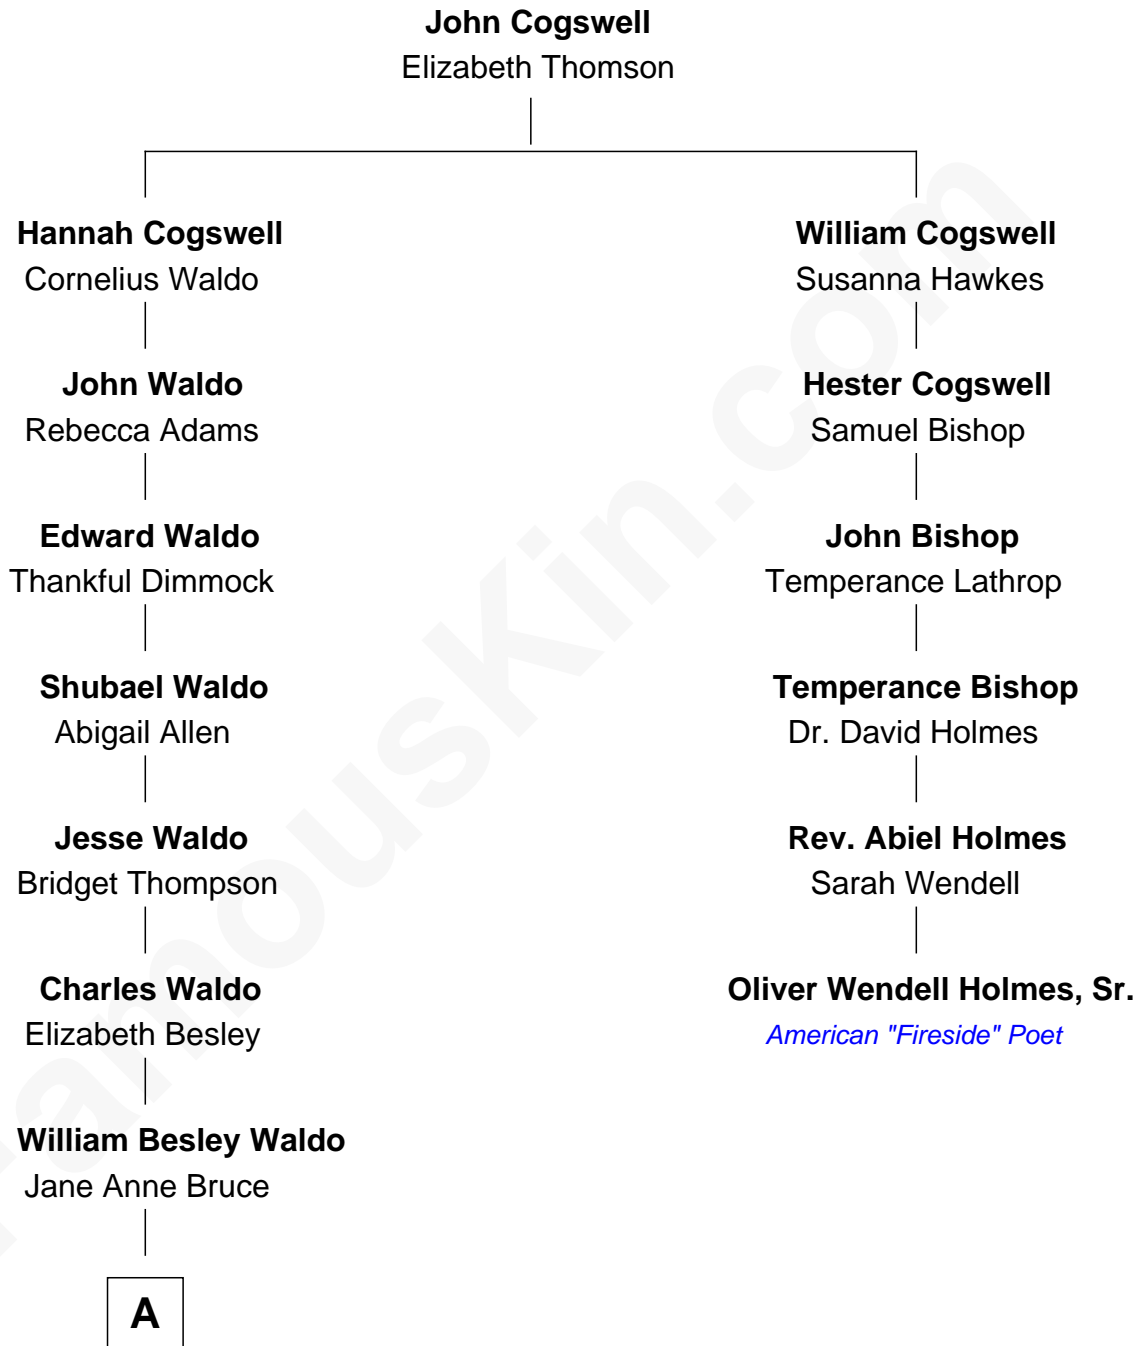

# FamousKin.com Relationship Chart of

**Lee Remick**  
*Movie Actress*

5th cousin 5 times removed of

**Oliver Wendell Holmes, Sr.**  
*American "Fireside" Poet*

**A**

John Bruce Waldo

Helen Brett

Lewis Howell Waldo

Eliza Gertrude Duffield

Margaret Gertrude Waldo

Frank Edwin Remick

Lee Remick

*Movie Actress*