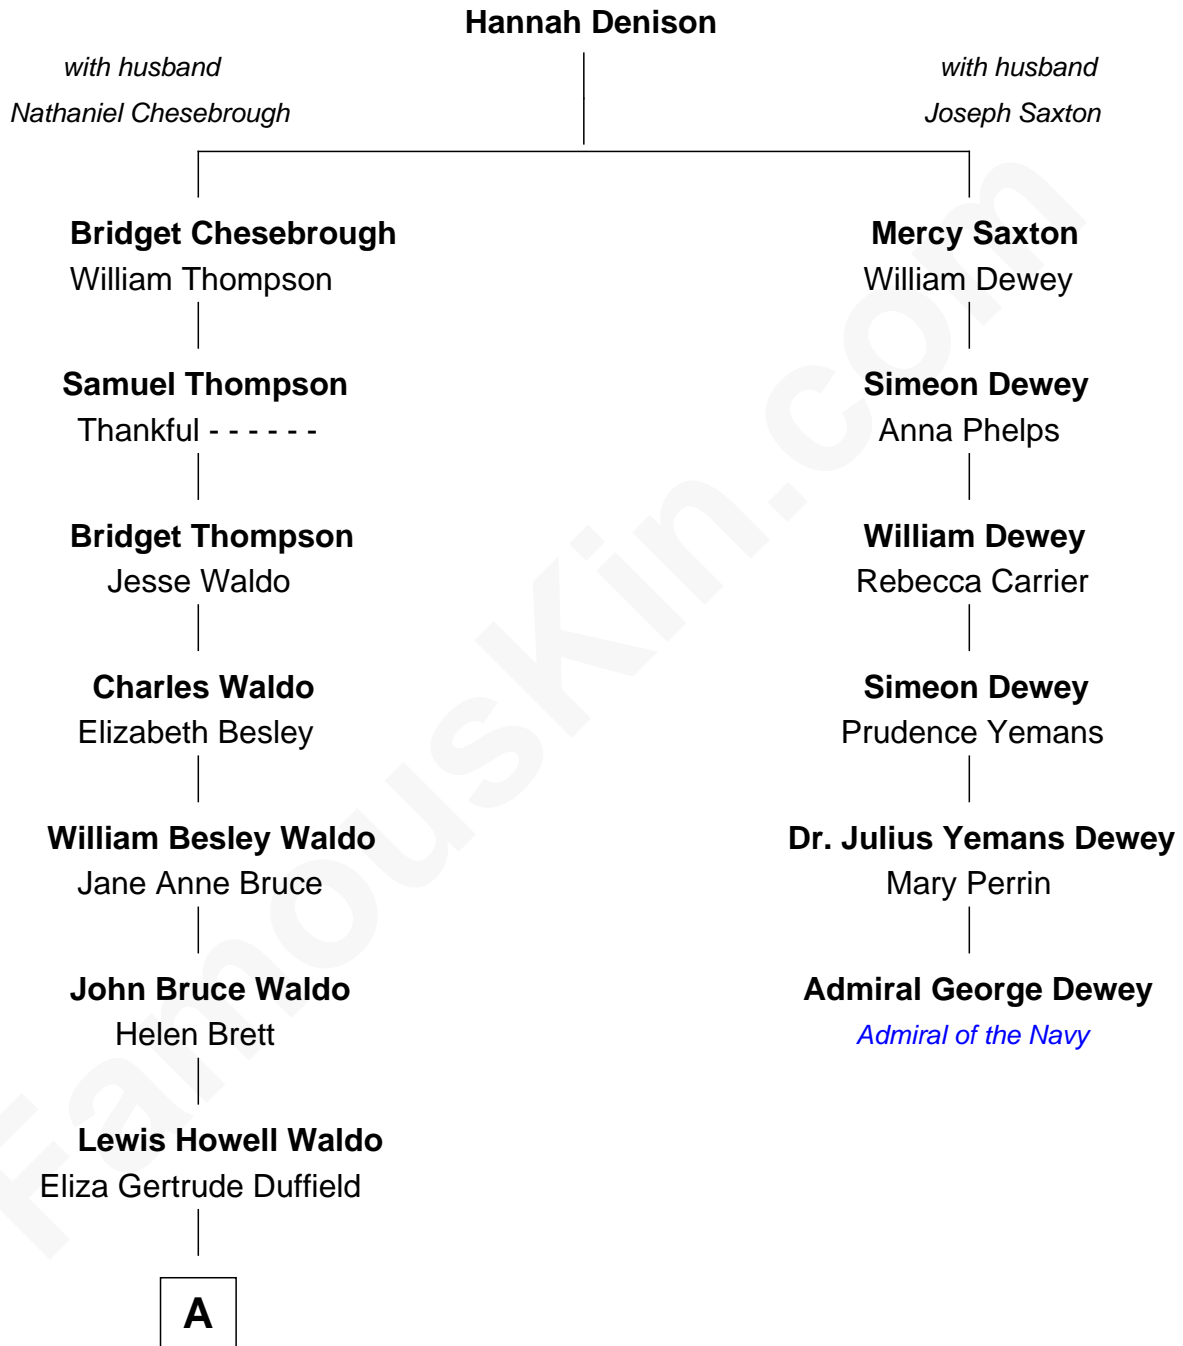

# FamousKin.com Relationship Chart of

**Lee Remick**  
*Movie Actress*

5th cousin 3 times removed of

**Admiral George Dewey**  
*Admiral of the Navy*

A

—  
**Margaret Gertrude Waldo**

Frank Edwin Remick

—  
**Lee Remick**

*Movie Actress*

FamousKin.com