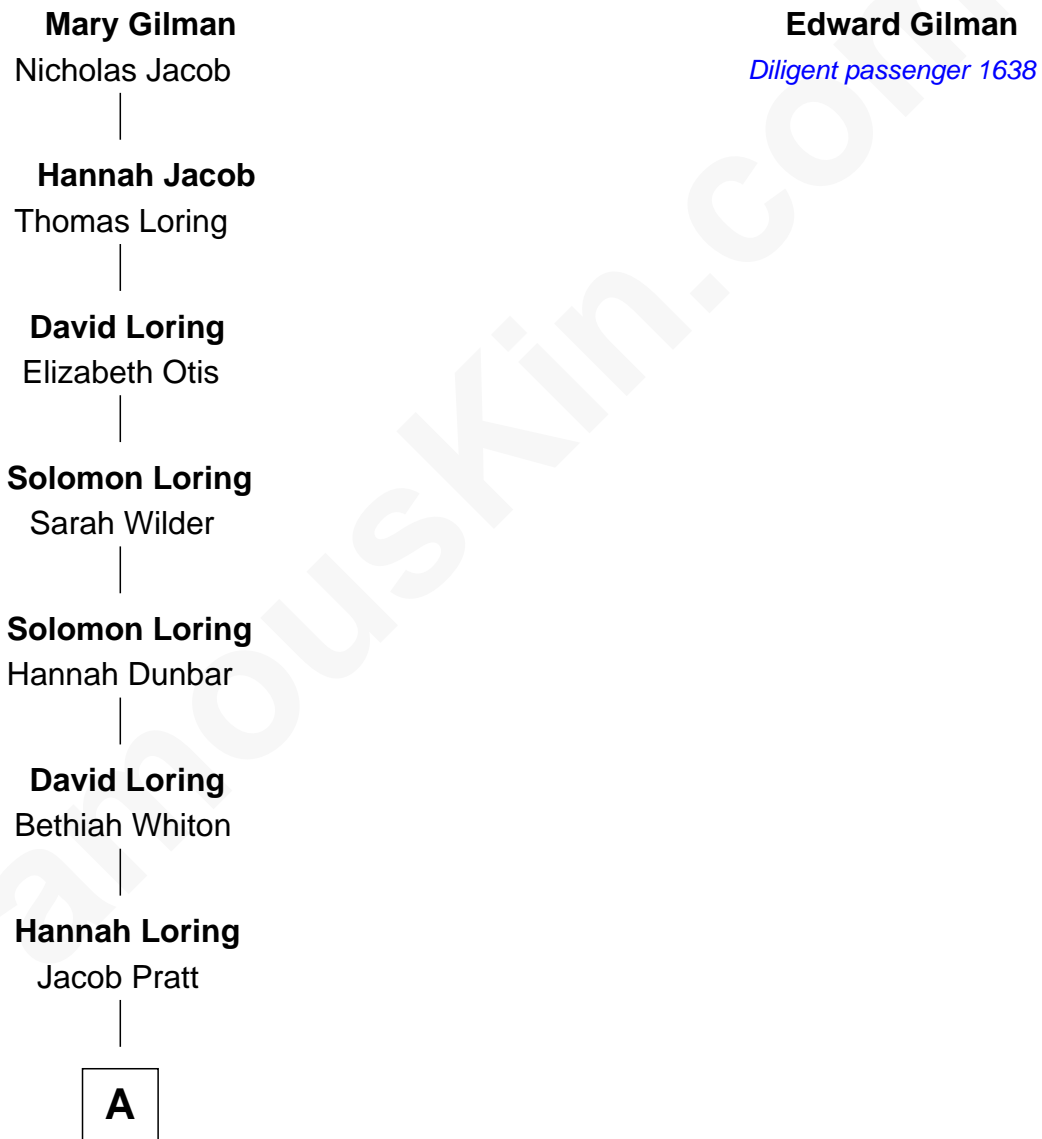

# FamousKin.com Relationship Chart of

**Lee Remick**

*Movie Actress*

9th great-grandniece of

**Edward Gilman**

*(c1587 - c1653) Diligent passenger 1638*

**Edward Gilman**

**A**

—  
**Laura Pratt**

Hiram Emerson

—  
**Caroline P. Emerson**

Charles Cooper

—  
**Alice Mary Cooper**

Alfred Hugh Remick

—  
**Frank Edwin Remick**

Margaret Gertrude Waldo

—  
**Lee Remick**

*Movie Actress*