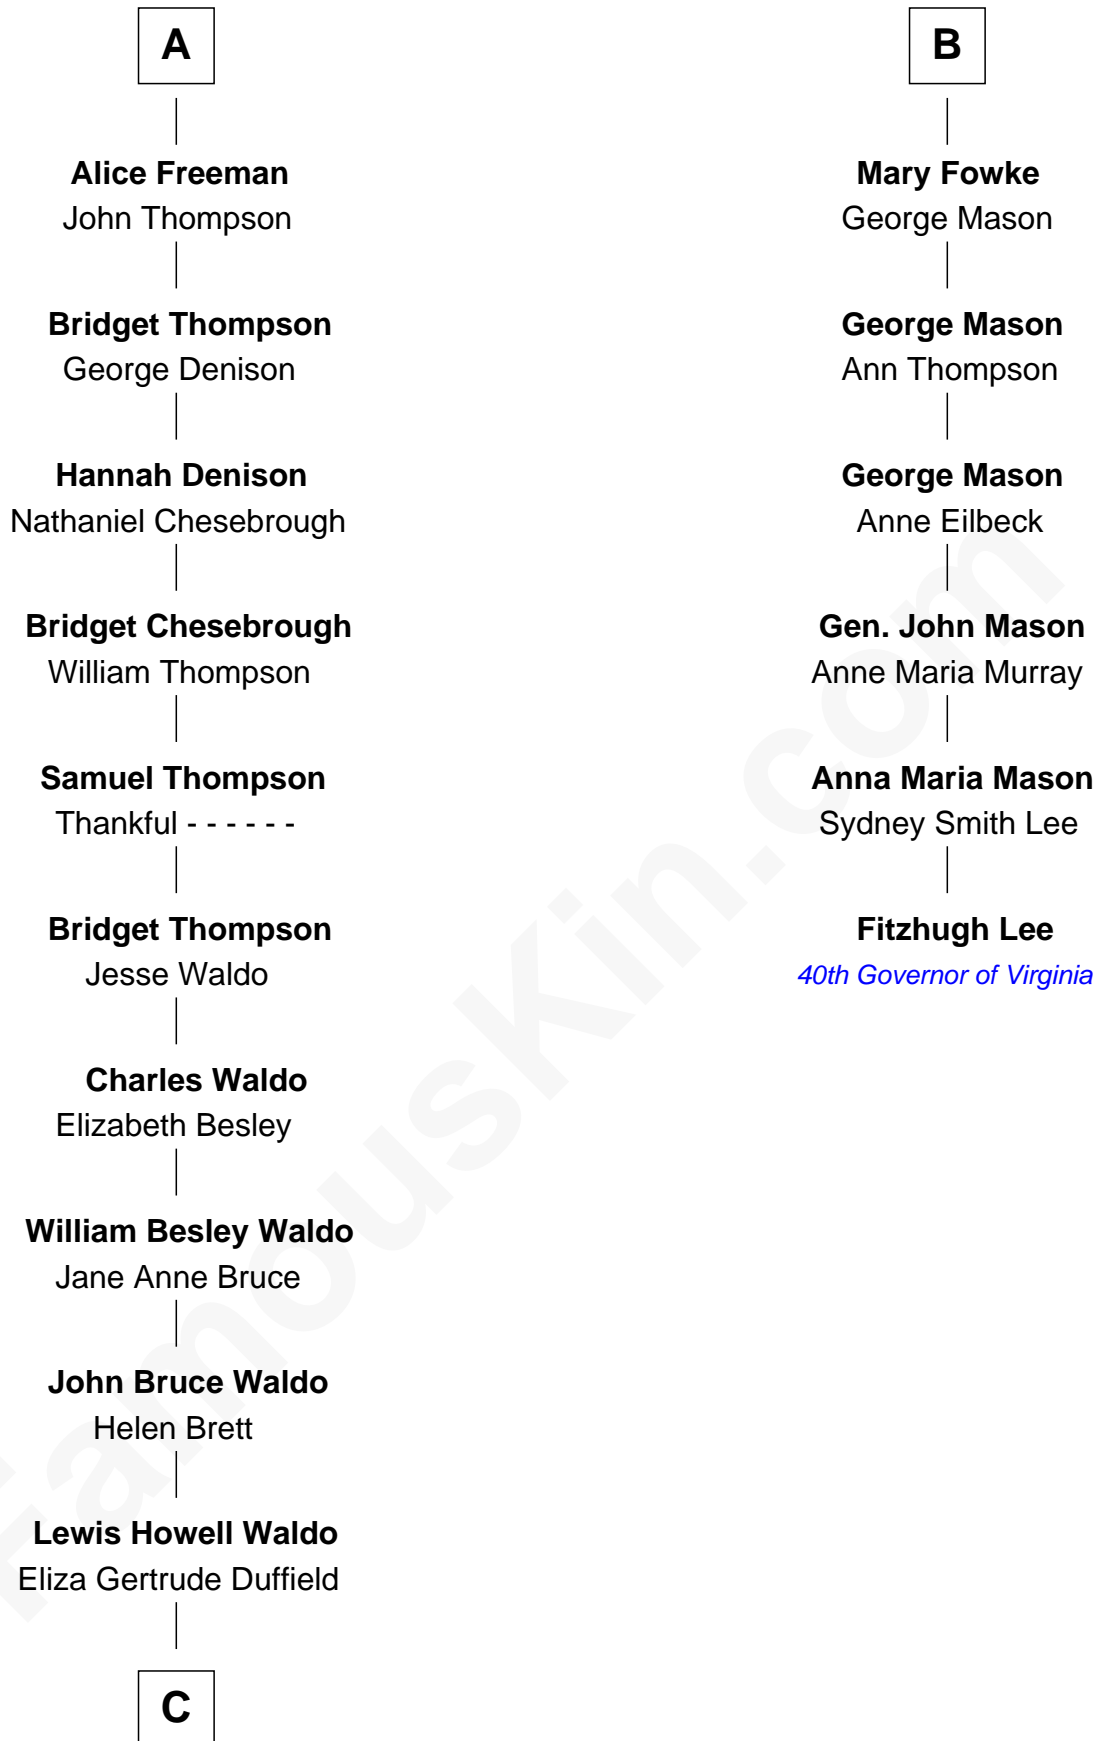

FamousKin.com Relationship Chart of

Lee Remick
Movie Actress

12th cousin 6 times removed of

Fitzhugh Lee
40th Governor of Virginia

C

—
Margaret Gertrude Waldo

Frank Edwin Remick

—
Lee Remick

Movie Actress

FamousKin.com