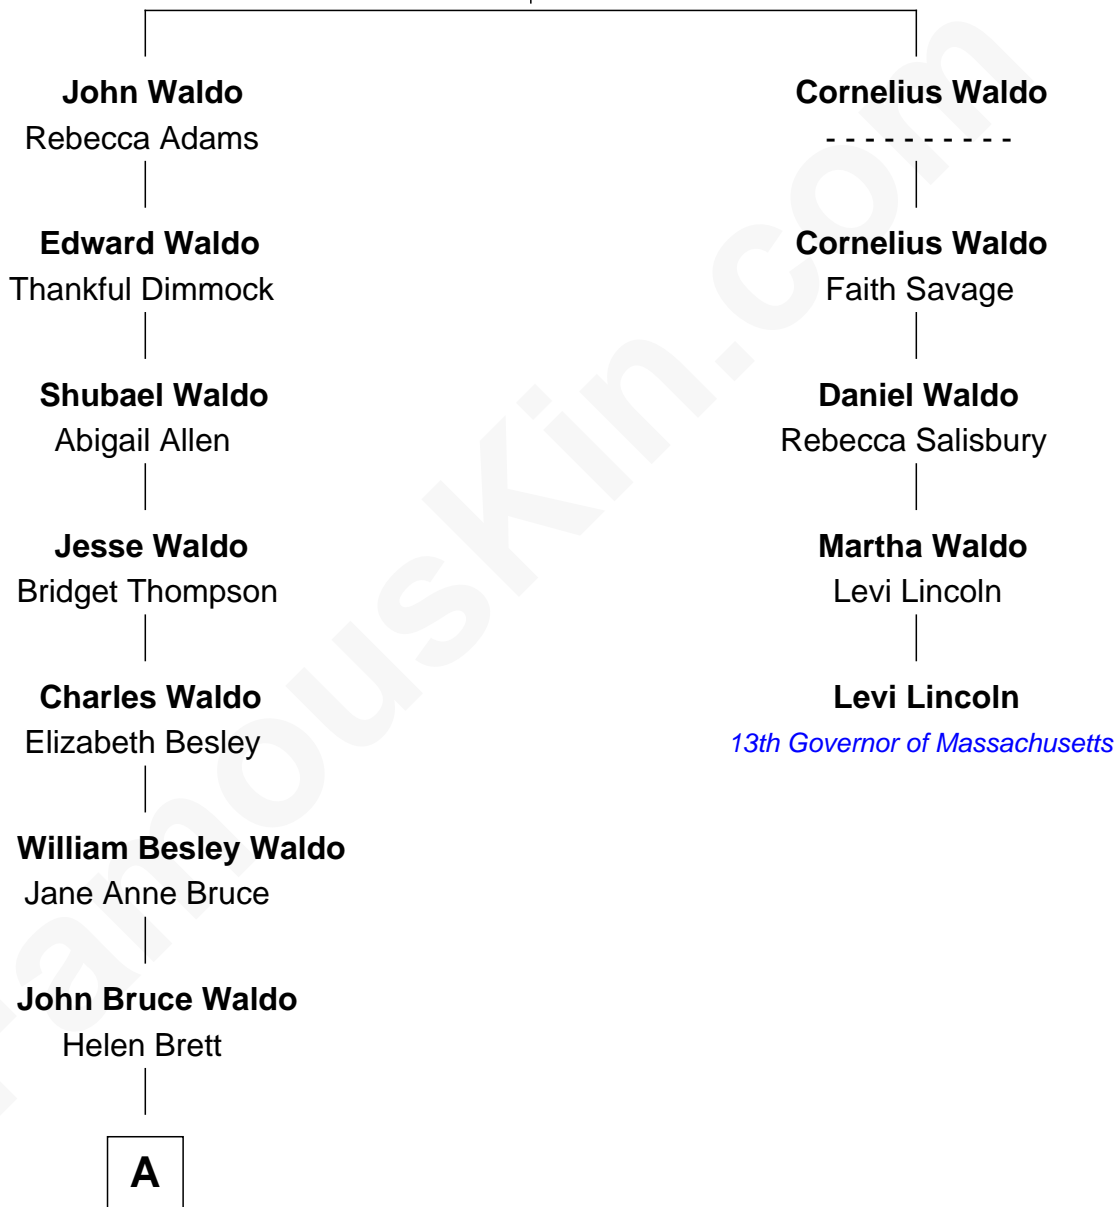

# FamousKin.com Relationship Chart of

**Lee Remick**  
*Movie Actress*

4th cousin 5 times removed of

**Levi Lincoln**

*13th Governor of Massachusetts*

**Cornelius Waldo**  
Hannah Cogswell

**A**

—  
**Lewis Howell Waldo**  
Eliza Gertrude Duffield

—  
**Margaret Gertrude Waldo**  
Frank Edwin Remick

—  
**Lee Remick**  
*Movie Actress*

FamousKin.com