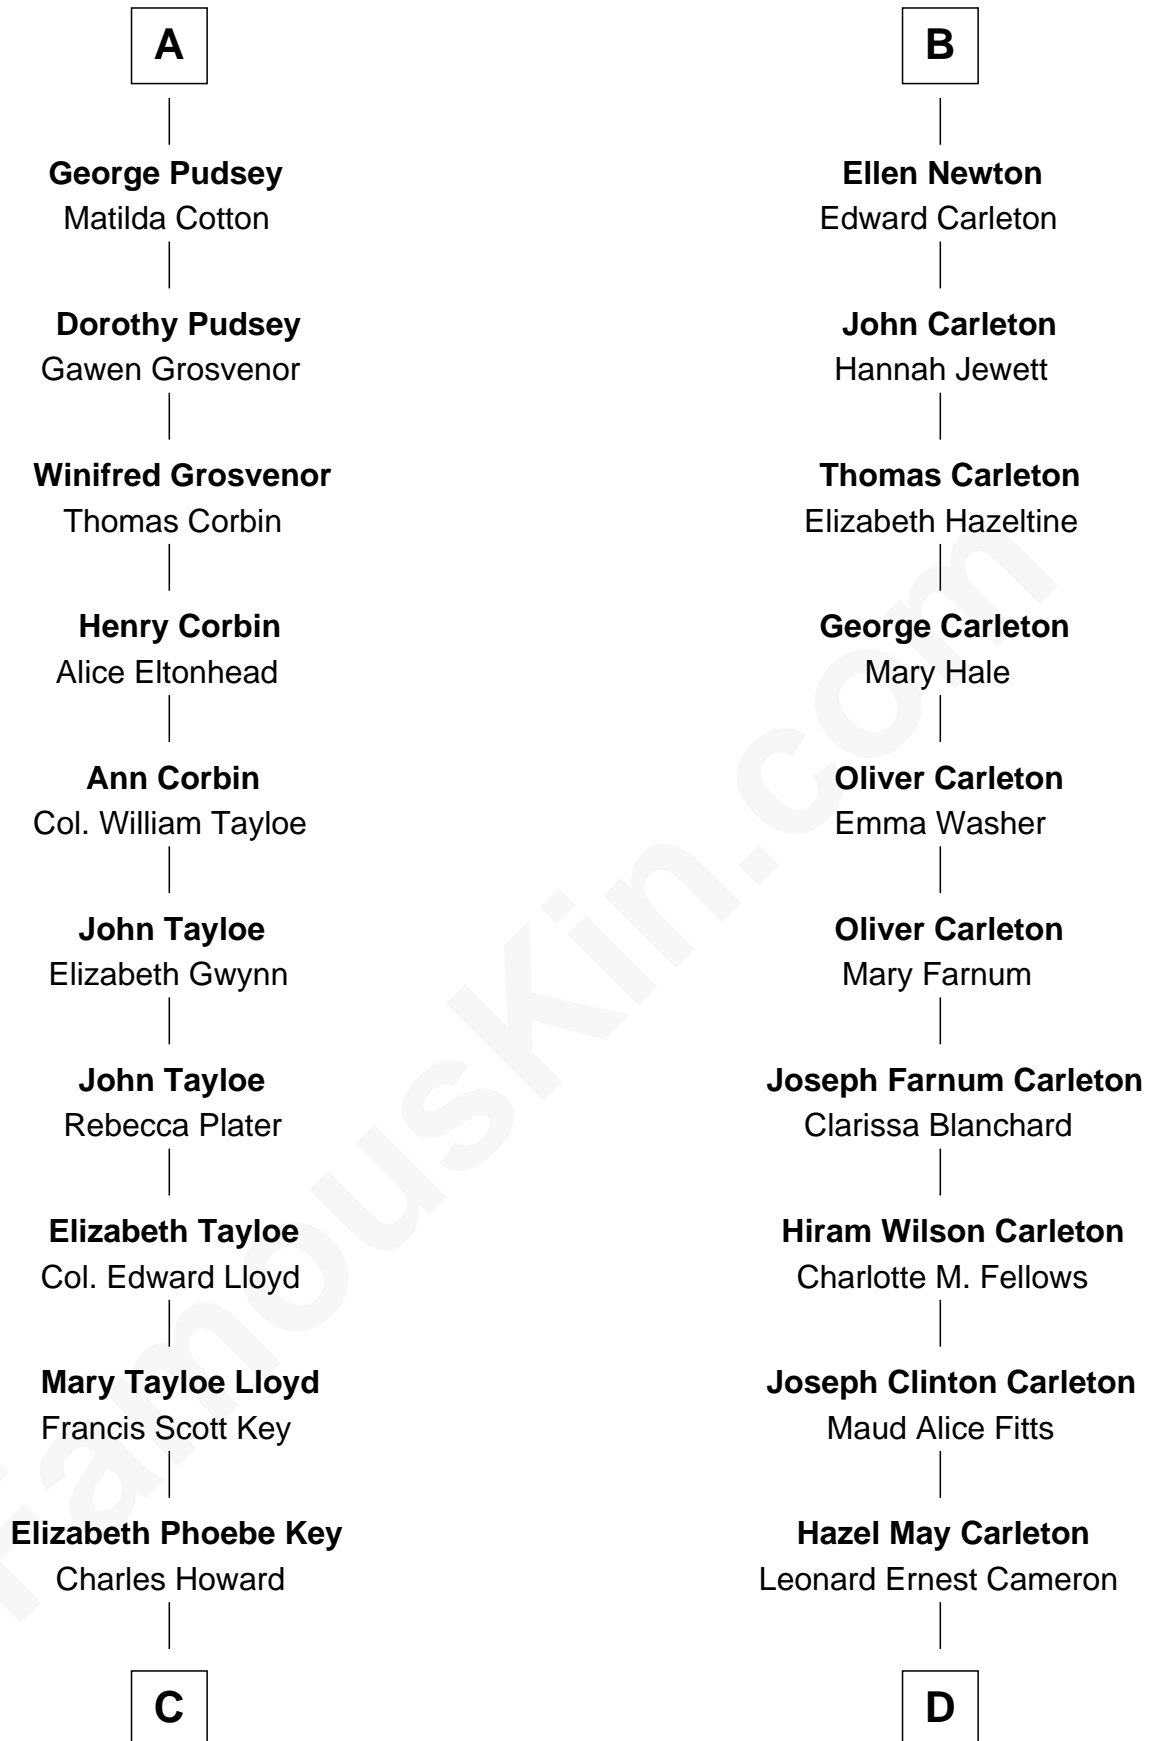

FamousKin.com

Relationship Chart of Thomas Hunt Morgan

Nobel Prize Winner in Physiology or Medicine

18th cousin of

Mickey Rourke
Movie Actor

Henry FitzHugh
Elizabeth Grey

Eleanor Fitzhugh
Sir Thomas Tunstall

Margaret Tunstall
Sir Ralph Pudsey

Sir John Pudsey
Grace Hamerton

Henry Pudsey
Margaret Conyers

Rowland Pudsey
Edith Hare

William Pudsey
Eleanor Montfort

Robert Pudsey
Eleanor Harman

A

Sir William FitzHugh
Margery Willoughby

Lora FitzHugh
Sir John Constable

Isabel Constable
Stephen de Thorpe

Margaret Thorpe
John Newton

John Newton
Margaret Grimston

John Newton
Marie - - - - -

Lancelot Newton
Mary Lee

B

C

Ellen Key Howard
Charlton Hunt Morgan

Thomas Hunt Morgan
Nobel Prize Winner

D

Annette Elizabeth Cameron
Philip Andrew Rourke

Mickey Rourke
Movie Actor

FamousKin.com