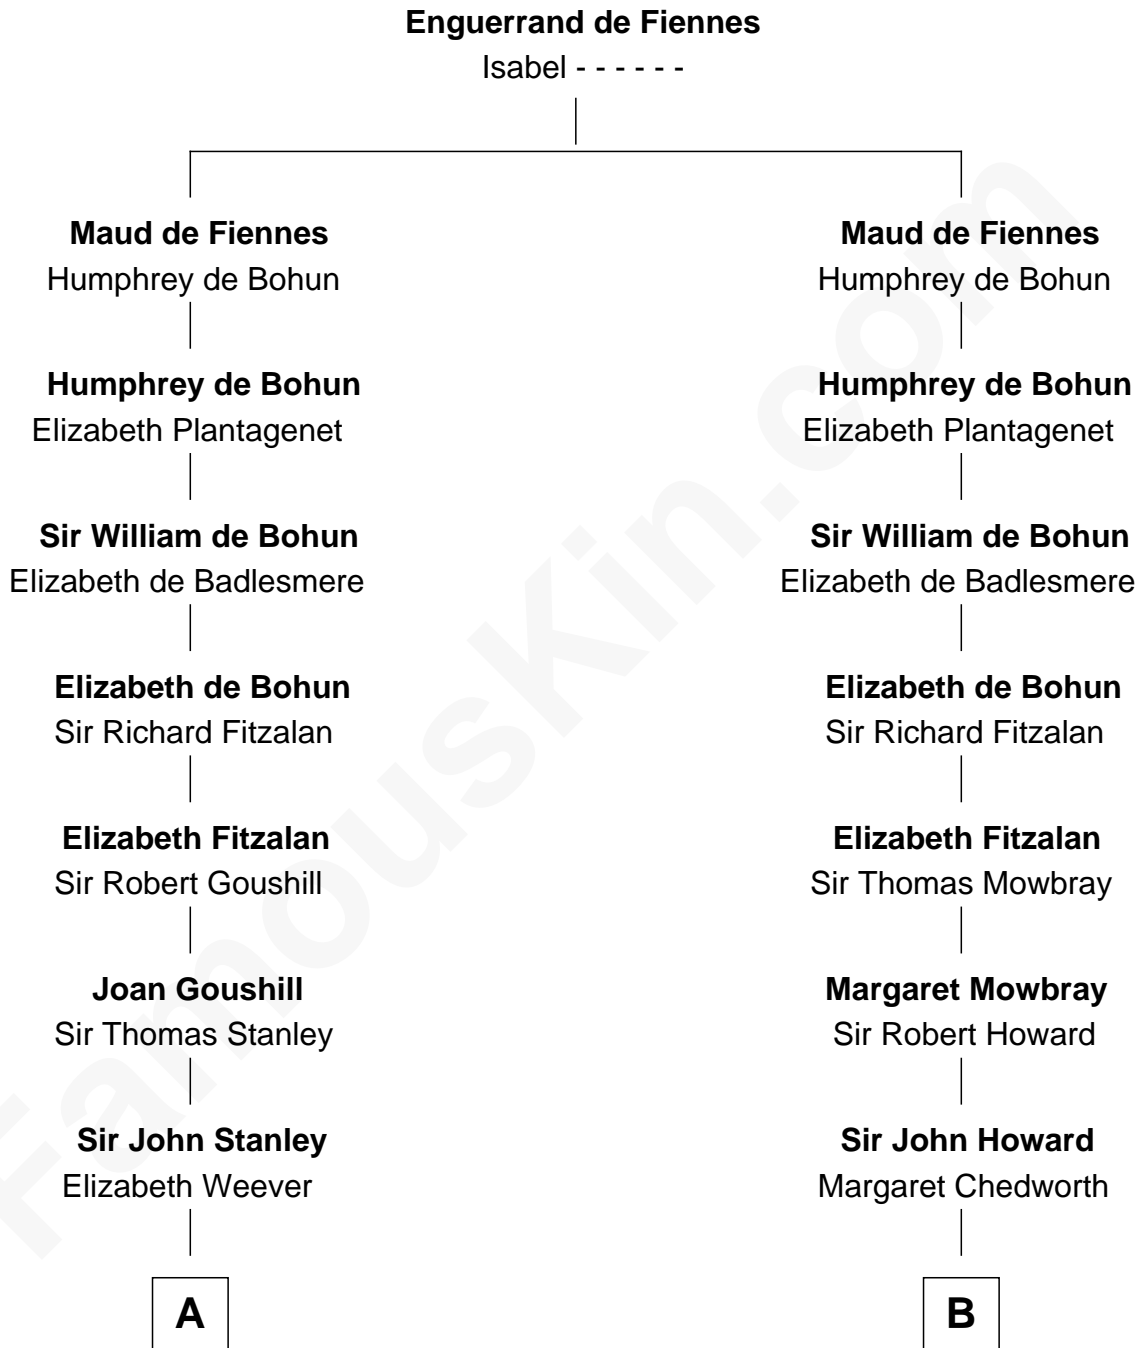

FamousKin.com

Relationship Chart of Thomas Hunt Morgan

Nobel Prize Winner in Physiology or Medicine

19th cousin 1 time removed of

Horace Gray

U.S. Supreme Court Justice

C

Mary Tayloe Lloyd

Francis Scott Key

Elizabeth Phoebe Key

Charles Howard

Ellen Key Howard

Charlton Hunt Morgan

Thomas Hunt Morgan

Nobel Prize Winner

D