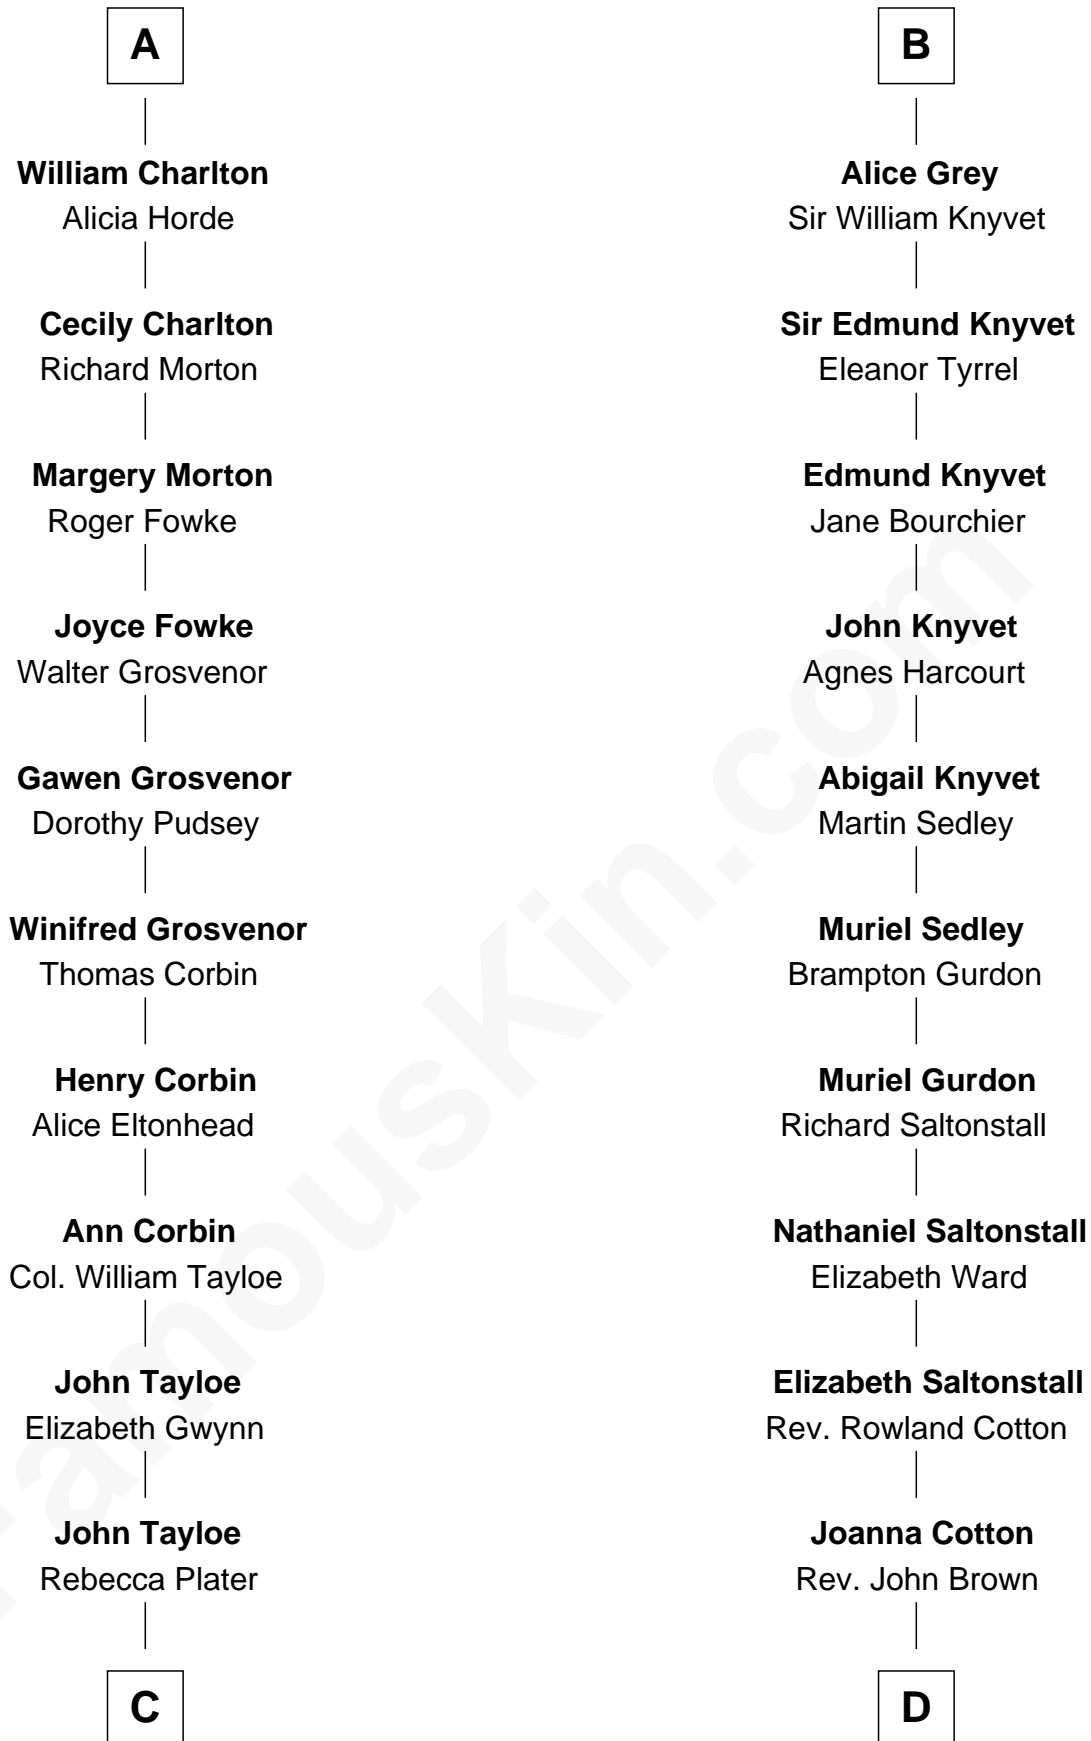

FamousKin.com

Relationship Chart of

Thomas Hunt Morgan

Nobel Prize Winner in Physiology or Medicine

20th cousin 1 time removed of

Horace Gray

U.S. Supreme Court Justice

Sir Roger de Somery

Nichole d'Aubenev

Maud de Somery
Sir Henry de Erdington

Sir Henry de Erdington
Joan de Wolvey

Sir Giles de Erdington
Elizabeth de Tolthorpe

Margaret de Erdington
Sir Roger Corbet

Sir Robert Corbet
Margaret - - - - -

Mary Corbet
Robert Charlton

Richard Charlton
Elizabeth Mainwaring

A

Margaret de Somery
Ralph Basset

Ralph Basset
Hawise - - - - -

Margaret Basset
Edmund de Stafford

Ralph de Stafford
Margaret de Audley

Beatrice de Stafford
Thomas de Ros

Margaret de Ros
Sir Reynold Grey

Sir John Grey
Constance de Holand

B

C

Elizabeth Tayloe
Col. Edward Lloyd

Mary Tayloe Lloyd
Francis Scott Key

Elizabeth Phoebe Key
Charles Howard

Ellen Key Howard
Charlton Hunt Morgan