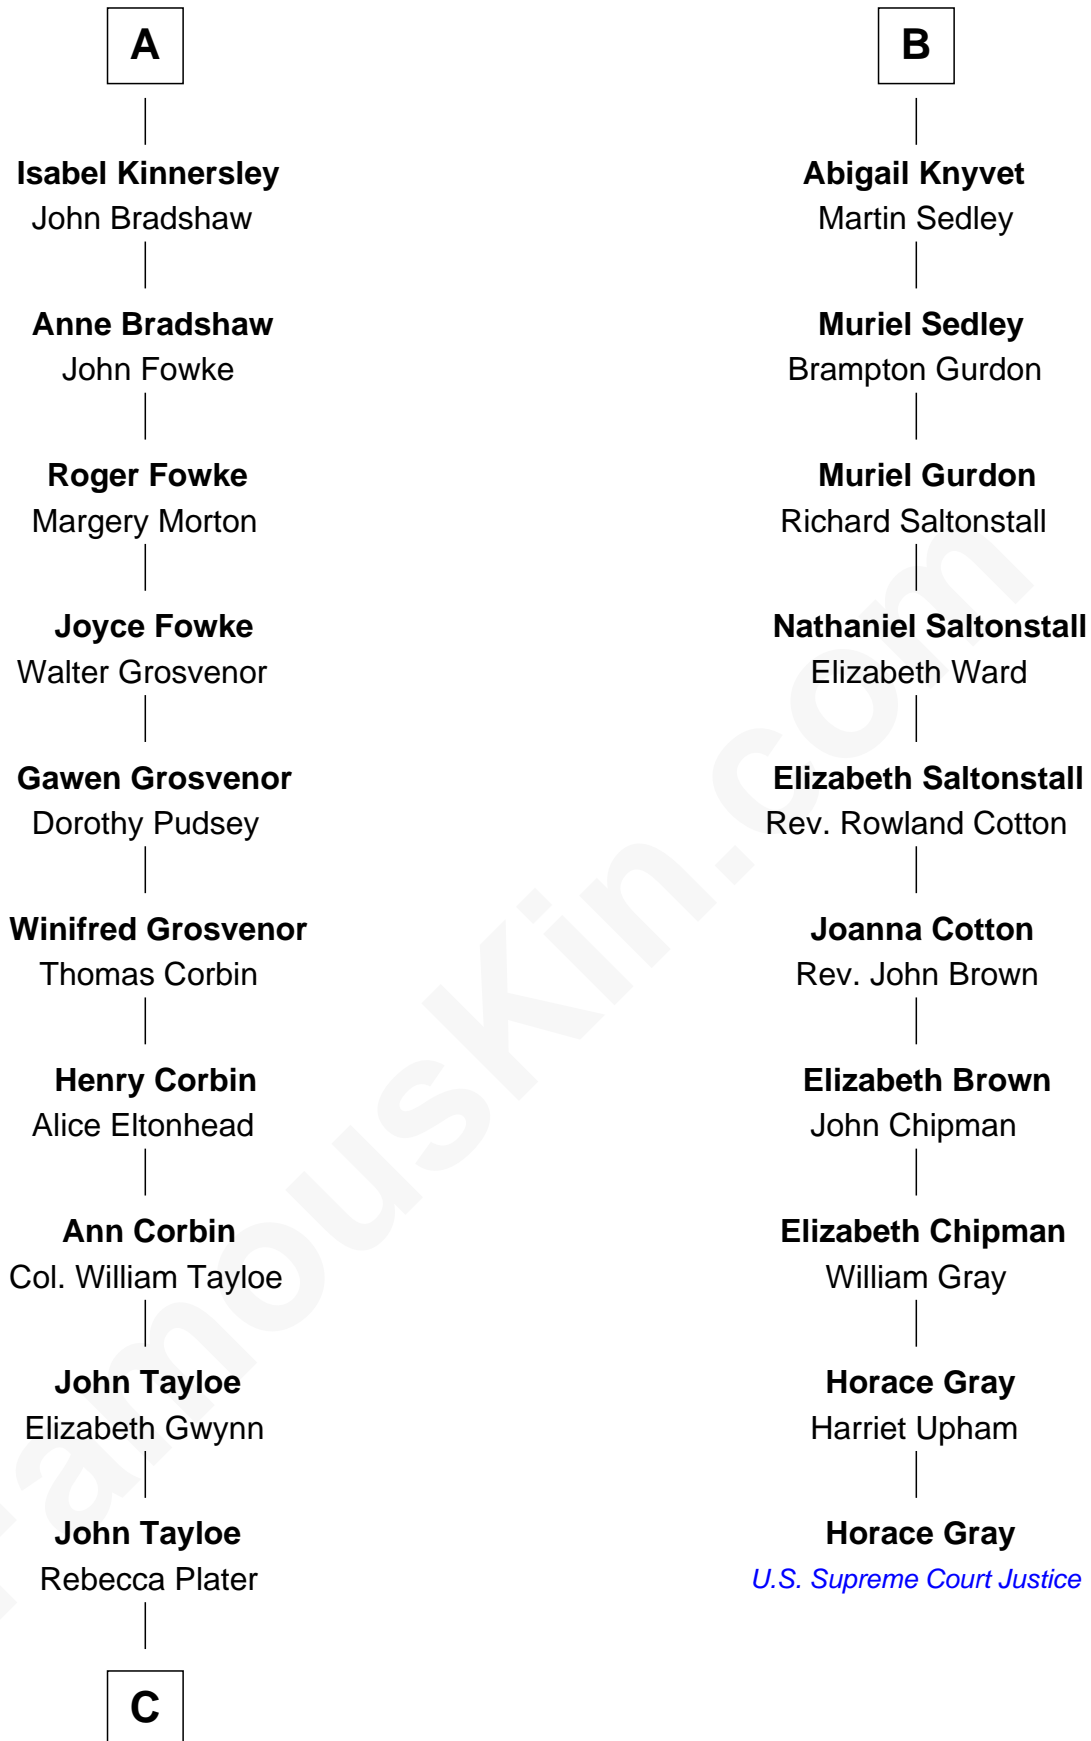

FamousKin.com

Relationship Chart of

Thomas Hunt Morgan

Nobel Prize Winner in Physiology or Medicine

16th cousin 5 times removed of

Horace Gray

U.S. Supreme Court Justice

C

—
Elizabeth Tayloe
Col. Edward Lloyd

—
Mary Tayloe Lloyd
Francis Scott Key

—
Elizabeth Phoebe Key
Charles Howard

—
Ellen Key Howard
Charlton Hunt Morgan

—
Thomas Hunt Morgan
Nobel Prize Winner

FamousKin.com