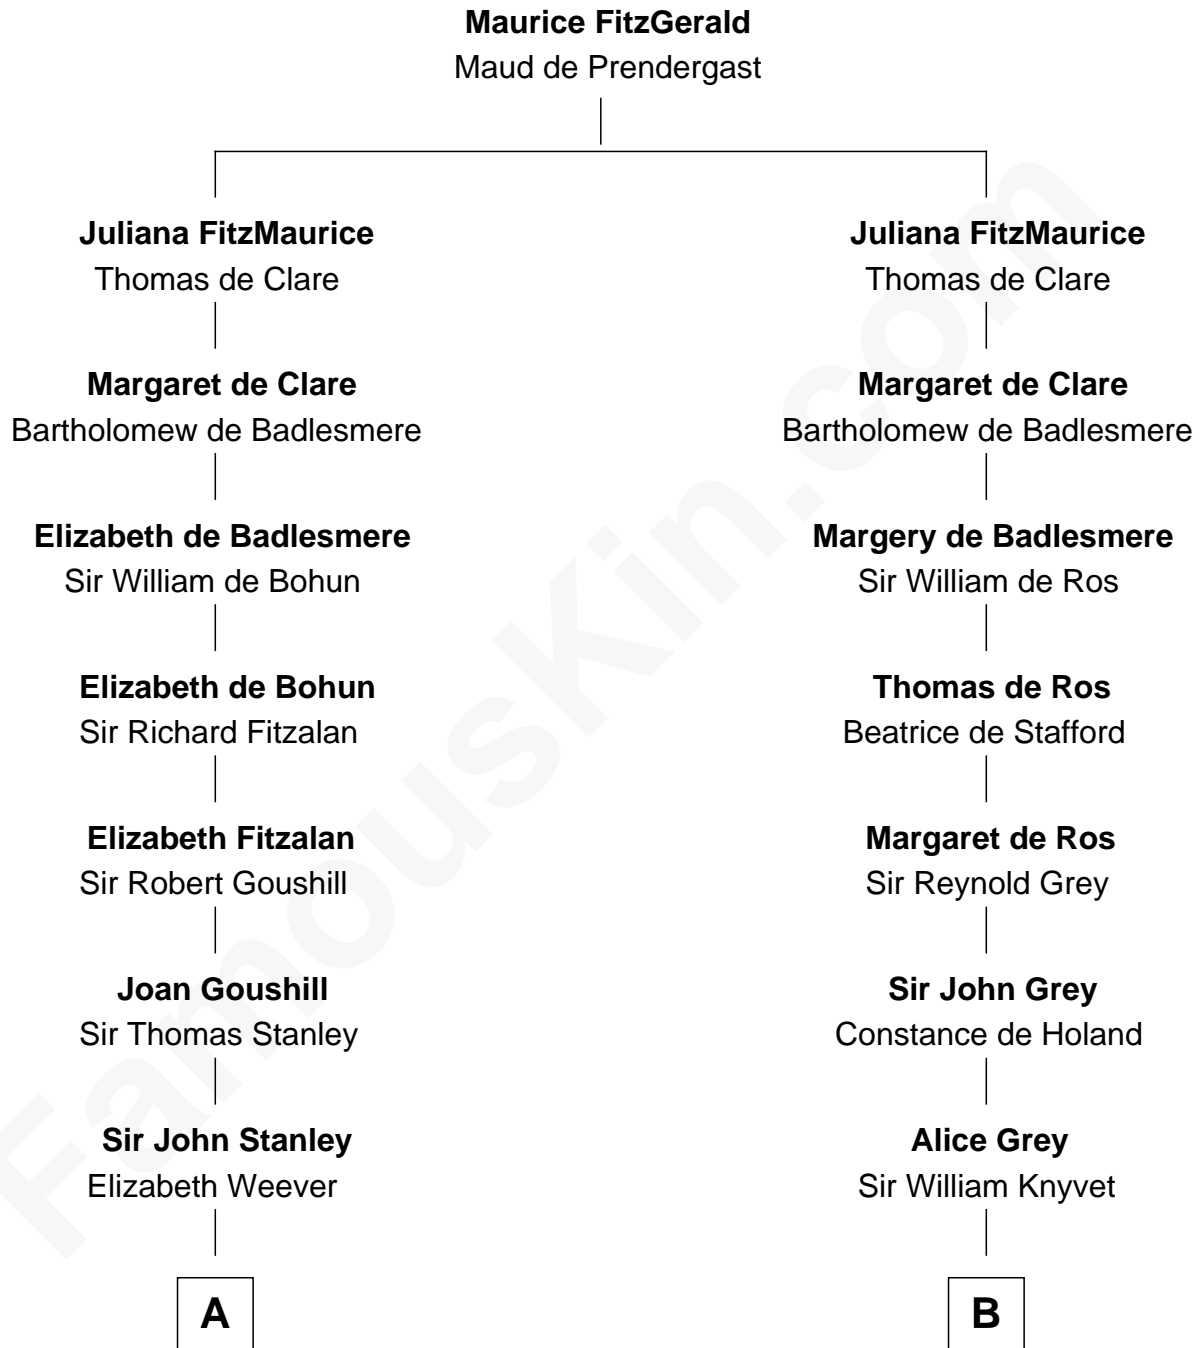

# FamousKin.com

## Relationship Chart of Thomas Hunt Morgan

*Nobel Prize Winner in Physiology or Medicine*

19th cousin 1 time removed of

**Horace Gray**

*U.S. Supreme Court Justice*

**C**

**Mary Tayloe Lloyd**

Francis Scott Key

William Gray

**Horace Gray**

Harriet Upham

**Horace Gray**

*U.S. Supreme Court Justice*

FamousKin.com