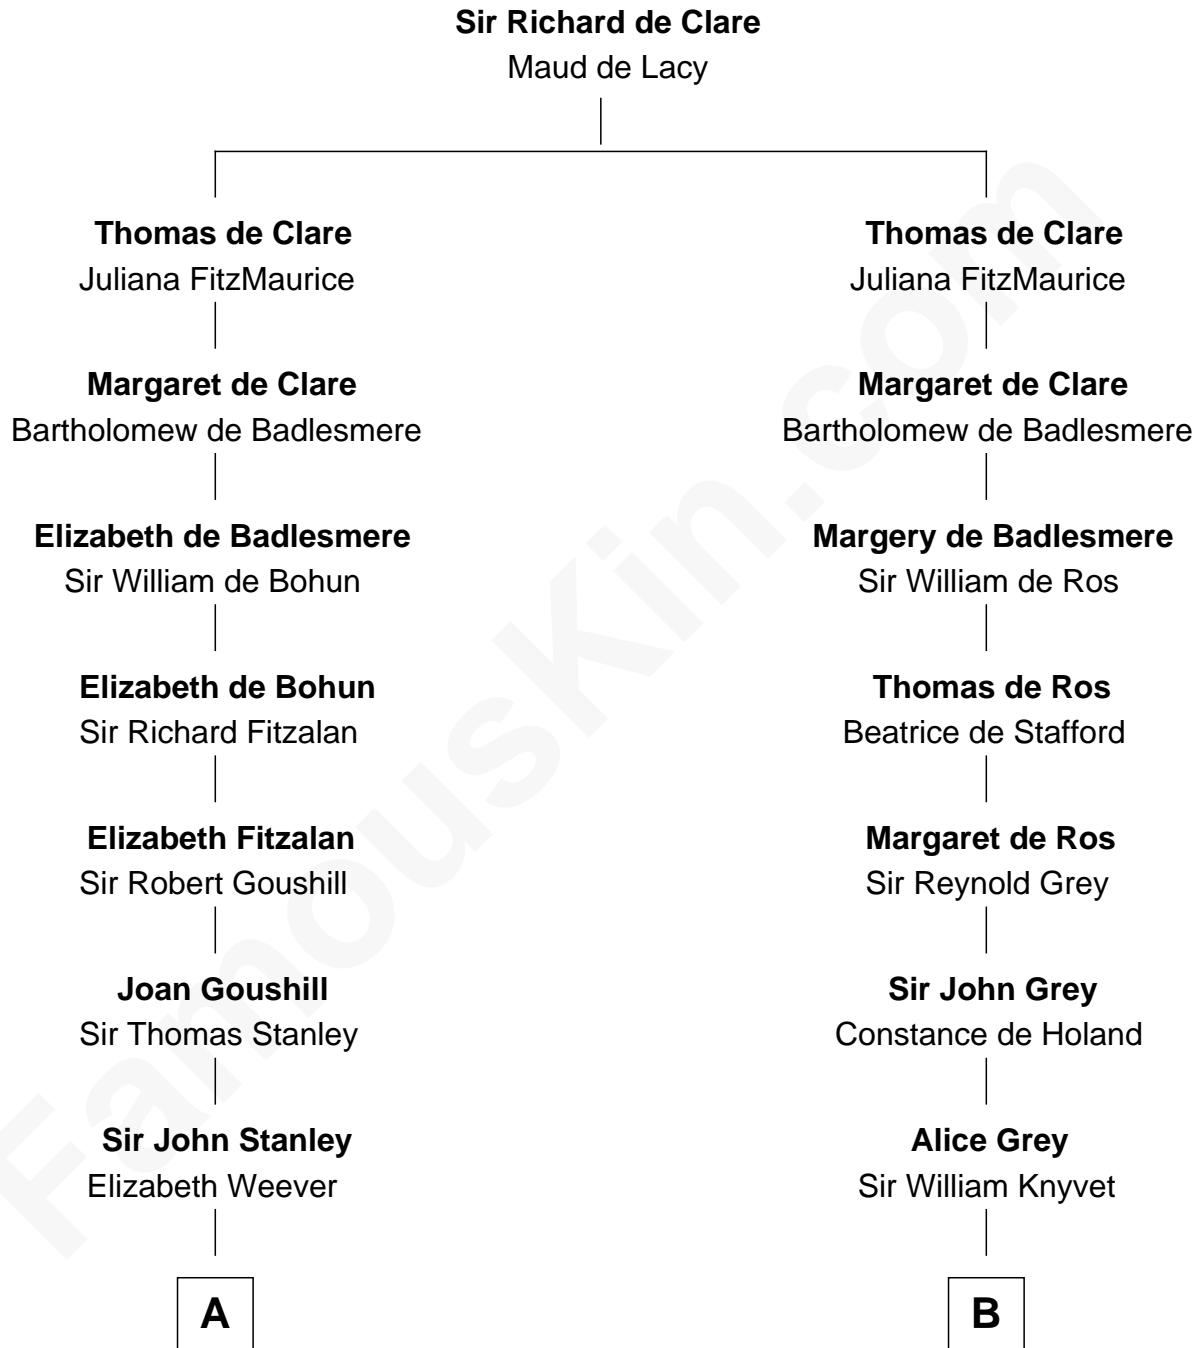

## Relationship Chart of

### Thomas Hunt Morgan

*Nobel Prize Winner in Physiology or Medicine*

19th cousin 1 time removed of

### Horace Gray

*U.S. Supreme Court Justice*

**C**

**Mary Tayloe Lloyd**

Francis Scott Key

**Elizabeth Phoebe Key**

Charles Howard

**Ellen Key Howard**