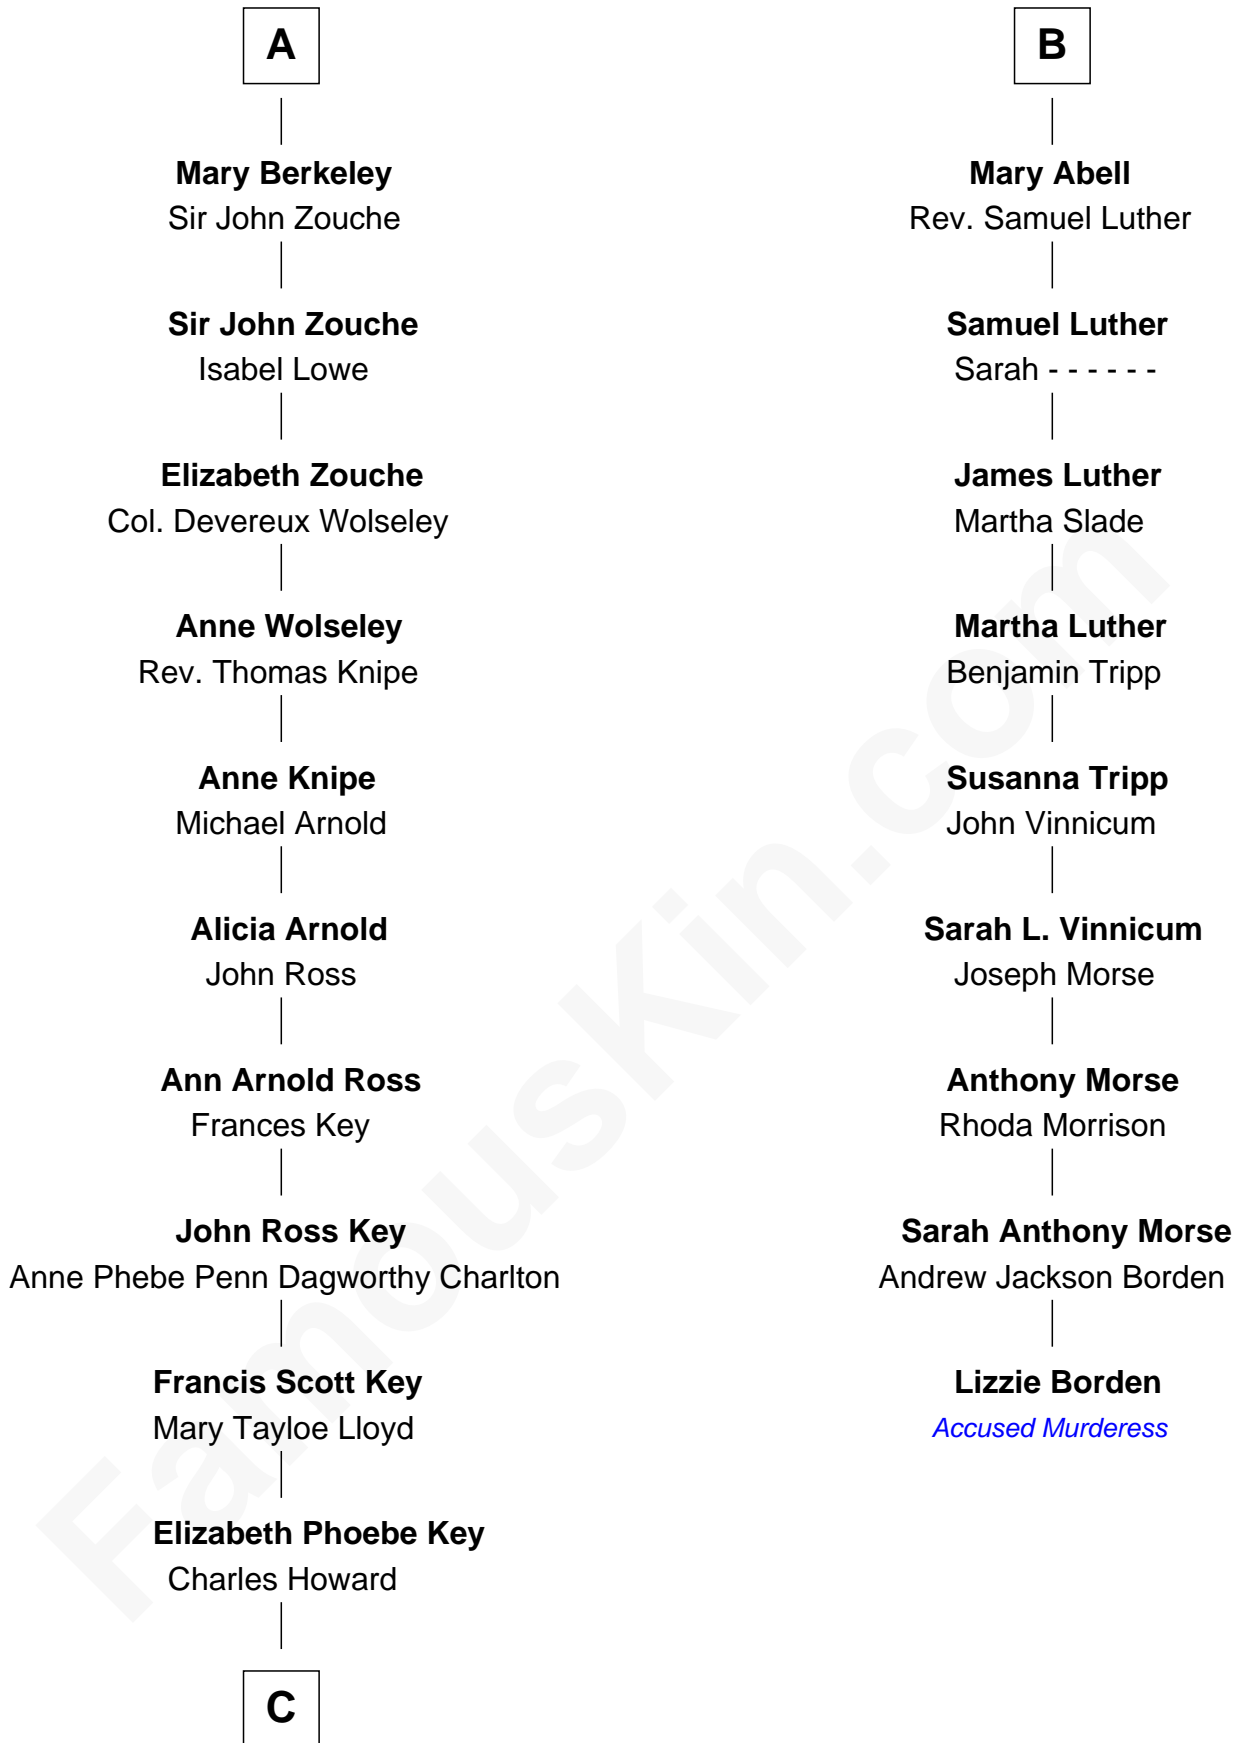

FamousKin.com

Relationship Chart of

Thomas Hunt Morgan

Nobel Prize Winner in Physiology or Medicine

15th cousin 3 times removed of

Lizzie Borden

Accused Murderess

C

—
Ellen Key Howard
Charlton Hunt Morgan

—
Thomas Hunt Morgan
Nobel Prize Winner

FamousKin.com