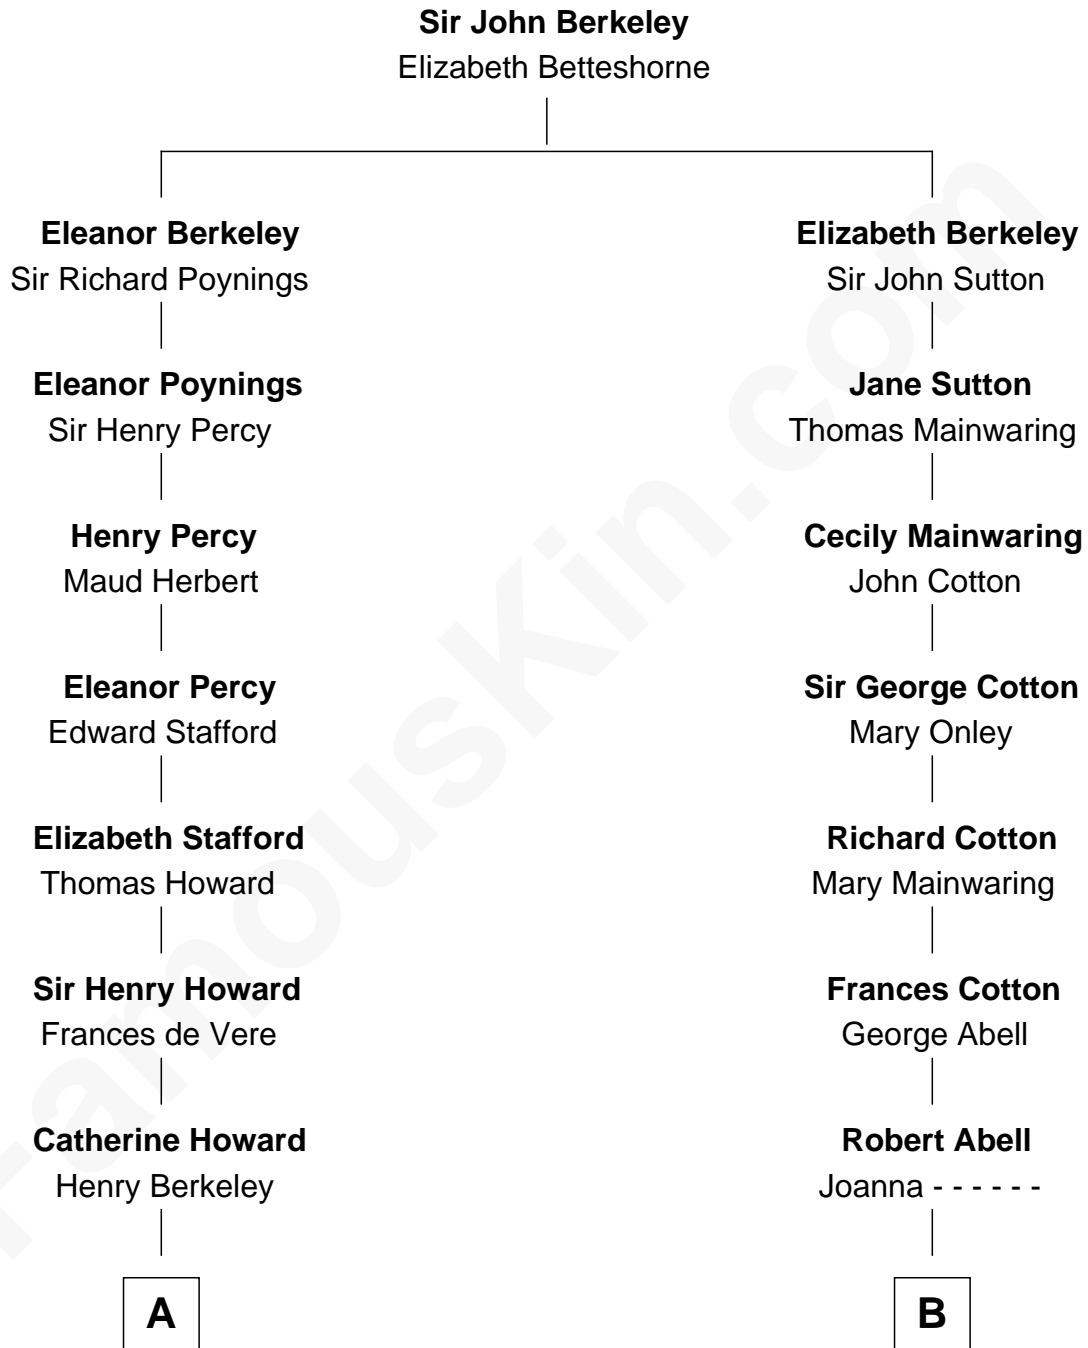

FamousKin.com

Relationship Chart of

Thomas Hunt Morgan

Nobel Prize Winner in Physiology or Medicine

15th cousin 3 times removed of

Lizzie Borden

Accused Murderess

C

—
Ellen Key Howard
Charlton Hunt Morgan

—
Thomas Hunt Morgan
Nobel Prize Winner

FamousKin.com