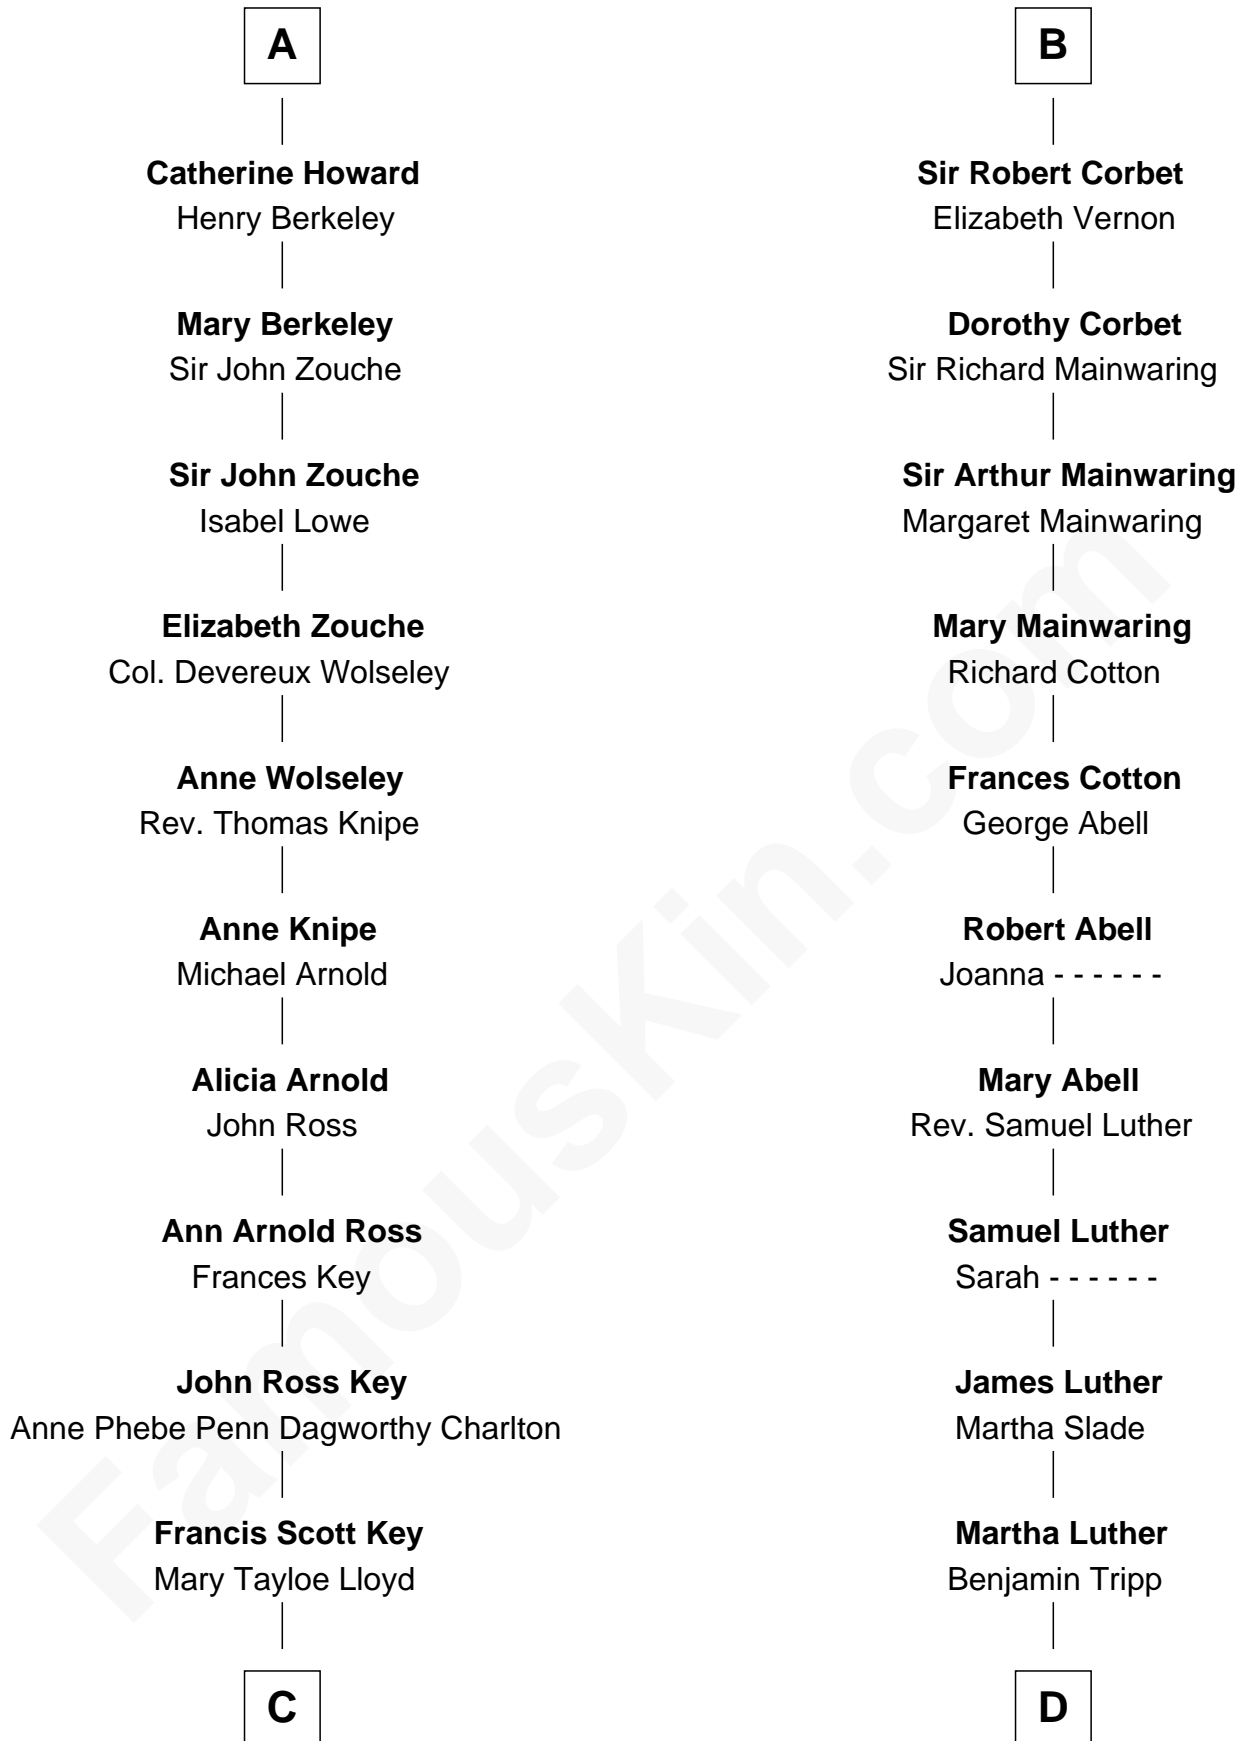

FamousKin.com

Relationship Chart of

Thomas Hunt Morgan

Nobel Prize Winner in Physiology or Medicine

19th cousin 2 times removed of

Lizzie Borden

Accused Murderess

C

Elizabeth Phoebe Key

Charles Howard

Ellen Key Howard

Charlton Hunt Morgan

Thomas Hunt Morgan

Nobel Prize Winner

D

Susanna Tripp

Accused Murderess