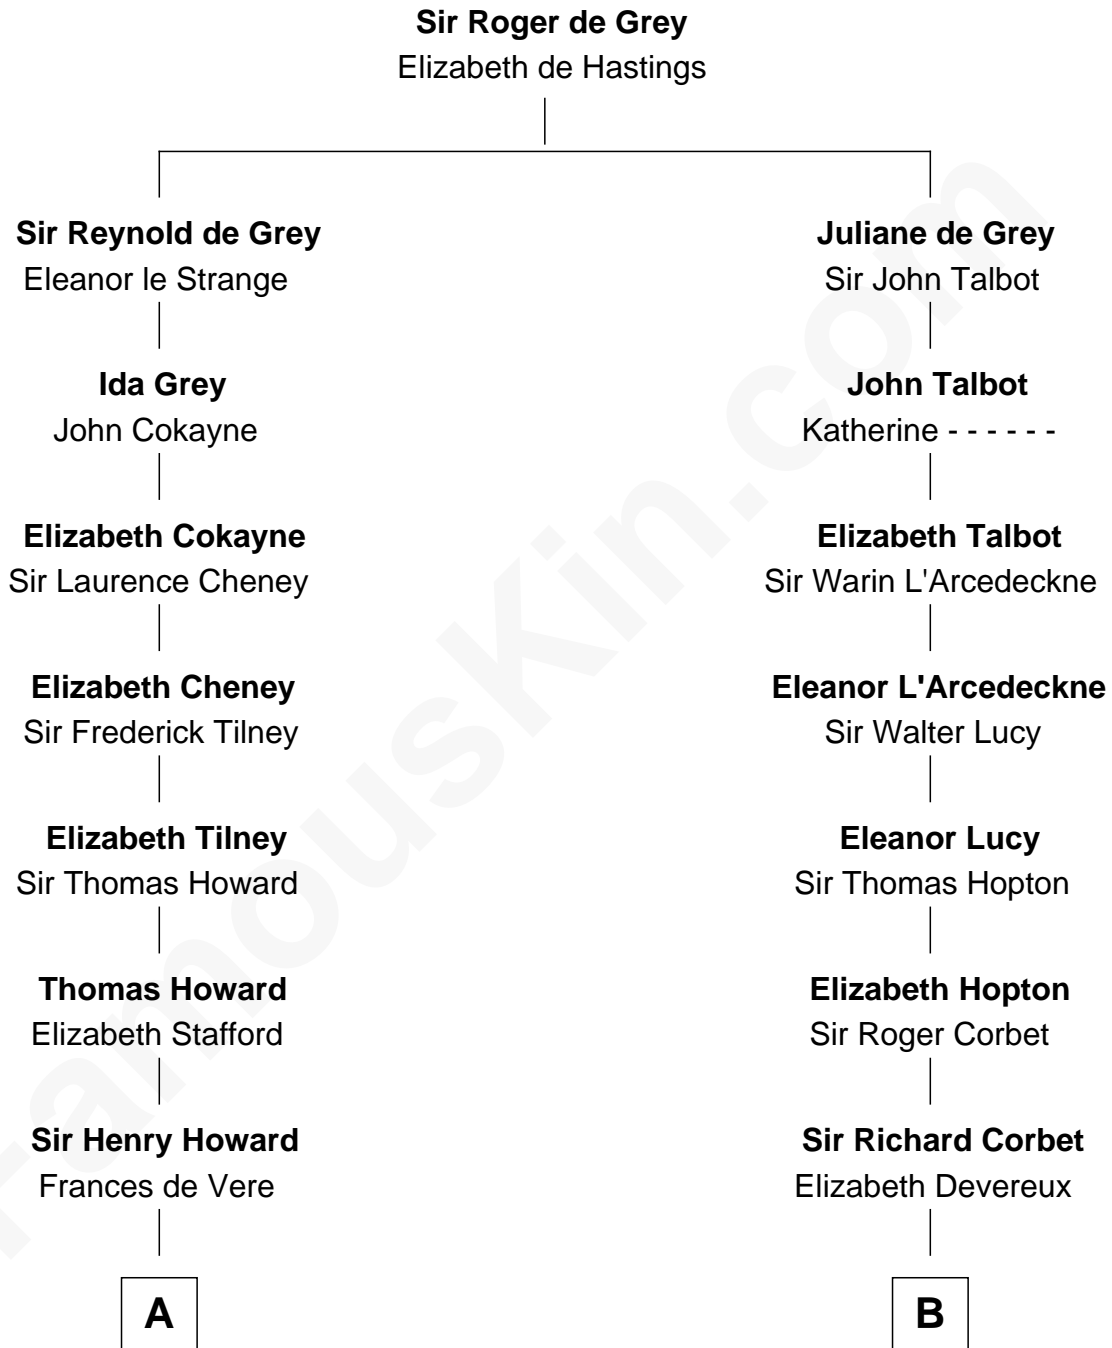

FamousKin.com

Relationship Chart of

Thomas Hunt Morgan

Nobel Prize Winner in Physiology or Medicine

19th cousin 2 times removed of

Lizzie Borden

Accused Murderess

C

Elizabeth Phoebe Key

Charles Howard

Ellen Key Howard

Charlton Hunt Morgan

Thomas Hunt Morgan

Nobel Prize Winner

D

Susanna Tripp

Accused Murderess