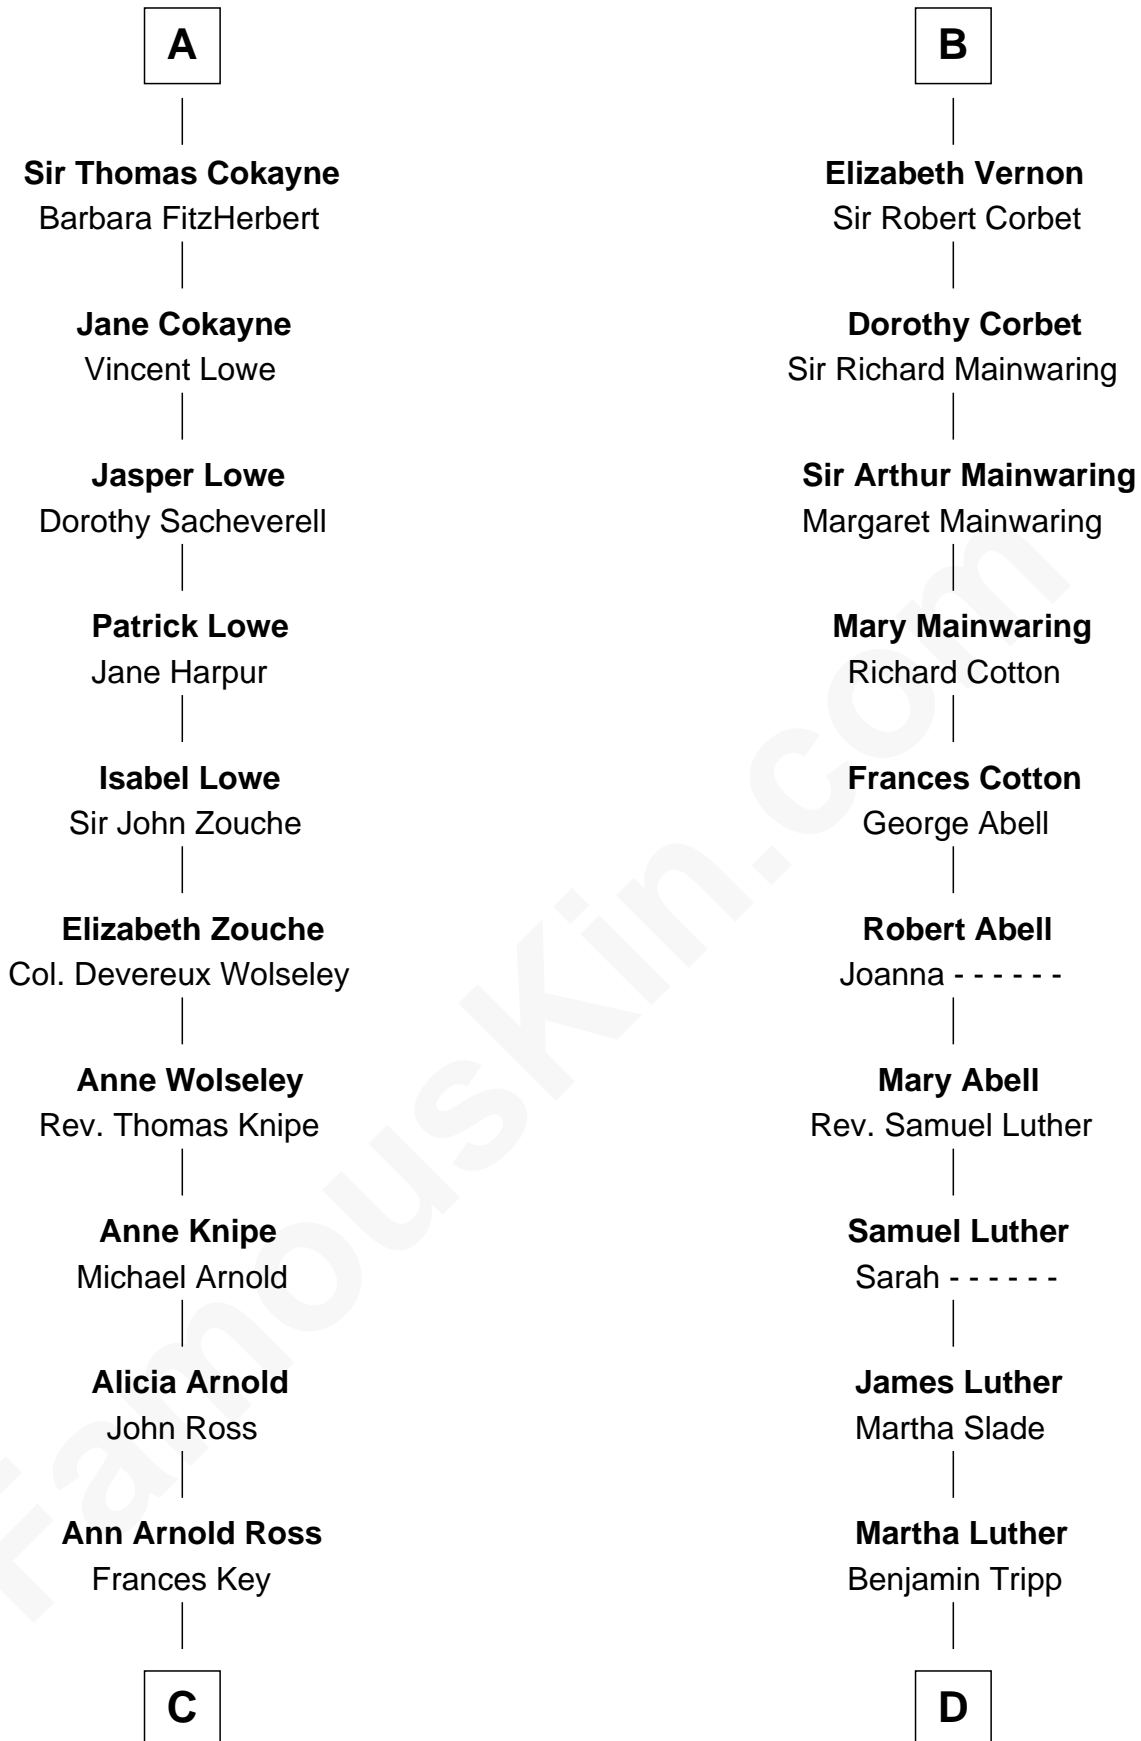

## Relationship Chart of

### Thomas Hunt Morgan

*Nobel Prize Winner in Physiology or Medicine*

21st cousin of

**Lizzie Borden**  
*Accused Murderess*

**Sir Robert de Ros**  
Isabel de Aubeney

**C**

**John Ross Key**

Anne Phebe Penn Dagworthy Charlton

**Francis Scott Key**

Mary Tayloe Lloyd

**Elizabeth Phoebe Key**

Charles Howard

**Ellen Key Howard**

Charlton Hunt Morgan

**Thomas Hunt Morgan**

*Nobel Prize Winner*

**D**

**Susanna Tripp**

John Vinnicum

**Sarah L. Vinnicum**

Joseph Morse

**Anthony Morse**

Rhoda Morrison

**Sarah Anthony Morse**