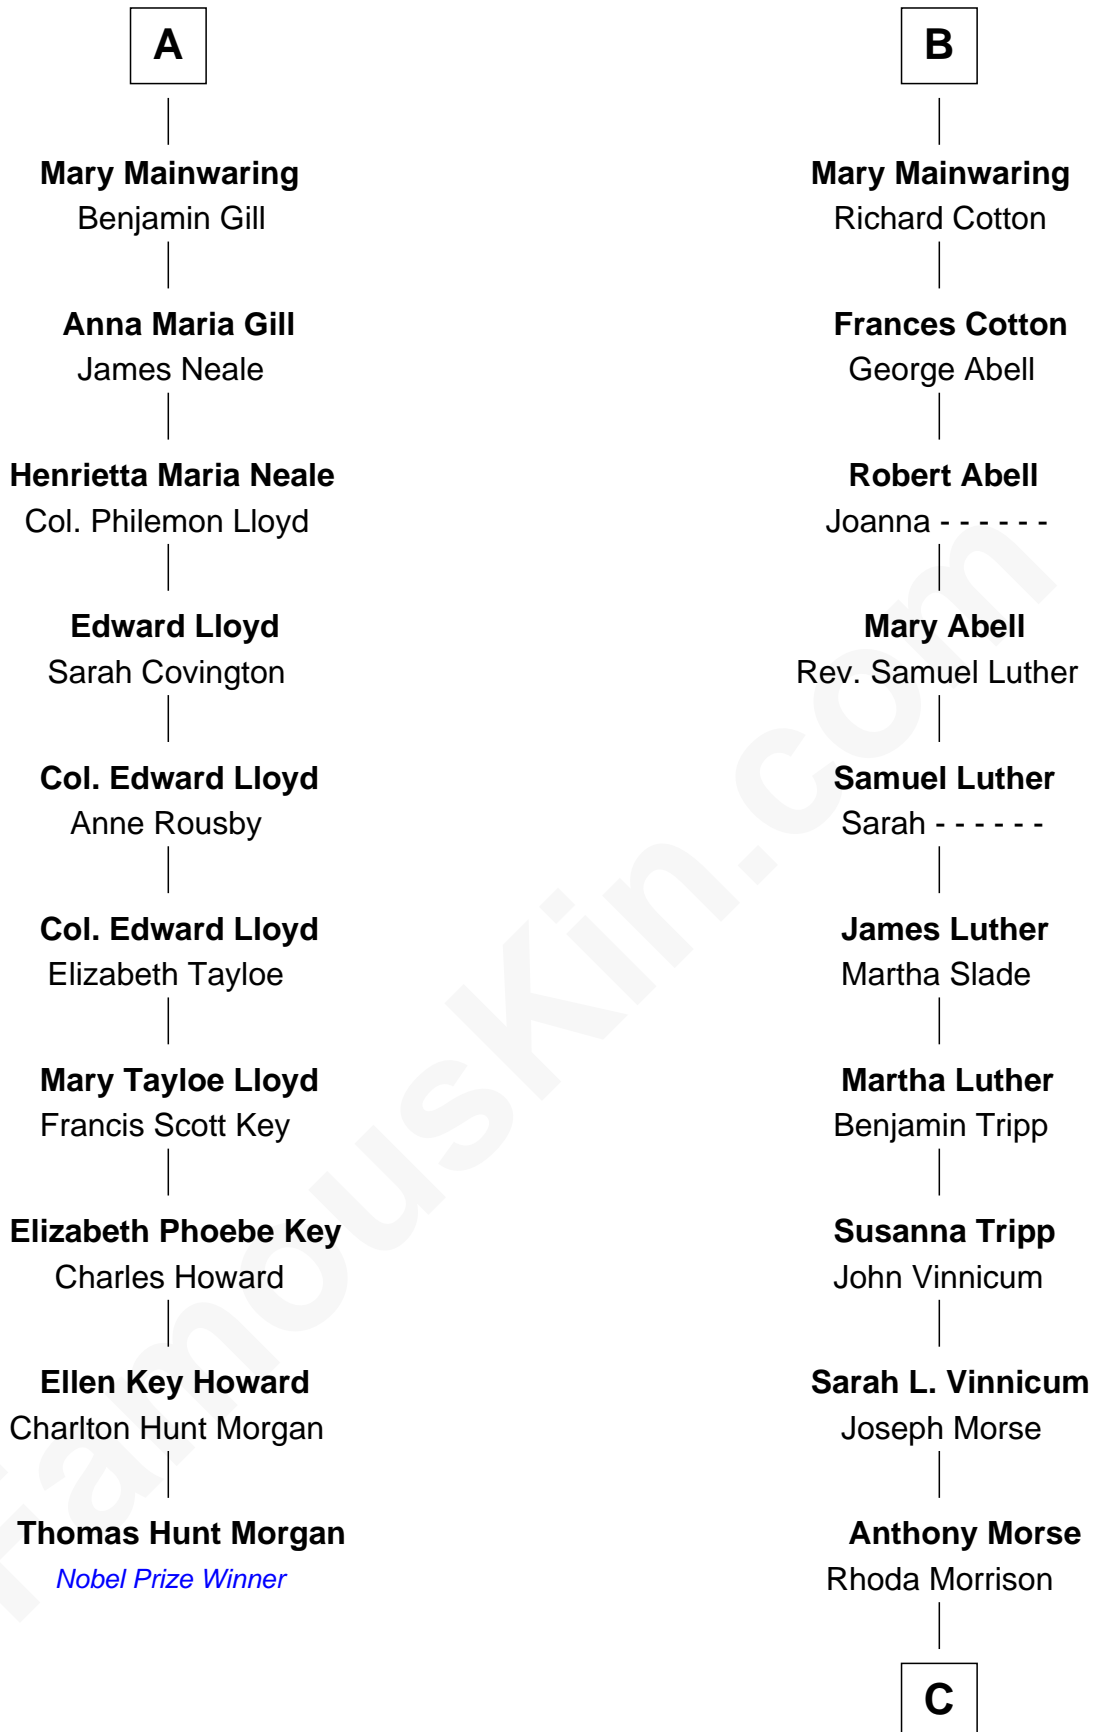

FamousKin.com

Relationship Chart of

Thomas Hunt Morgan

Nobel Prize Winner in Physiology or Medicine

16th cousin 2 times removed of

Lizzie Borden

Accused Murderess

Sir Richard Fitzalan

Sir William Torbock

Thomas Torbock

Elizabeth Moore

William Torbock

Catherine Gerard

Margaret Torbock

Oliver Mainwaring

A

Elizabeth Vernon

Sir Robert Corbet

Dorothy Corbet

Sir Richard Mainwaring

Sir Arthur Mainwaring

Margaret Mainwaring

B

C

Sarah Anthony Morse
Andrew Jackson Borden

Lizzie Borden
Accused Murderess

FamousKin.com