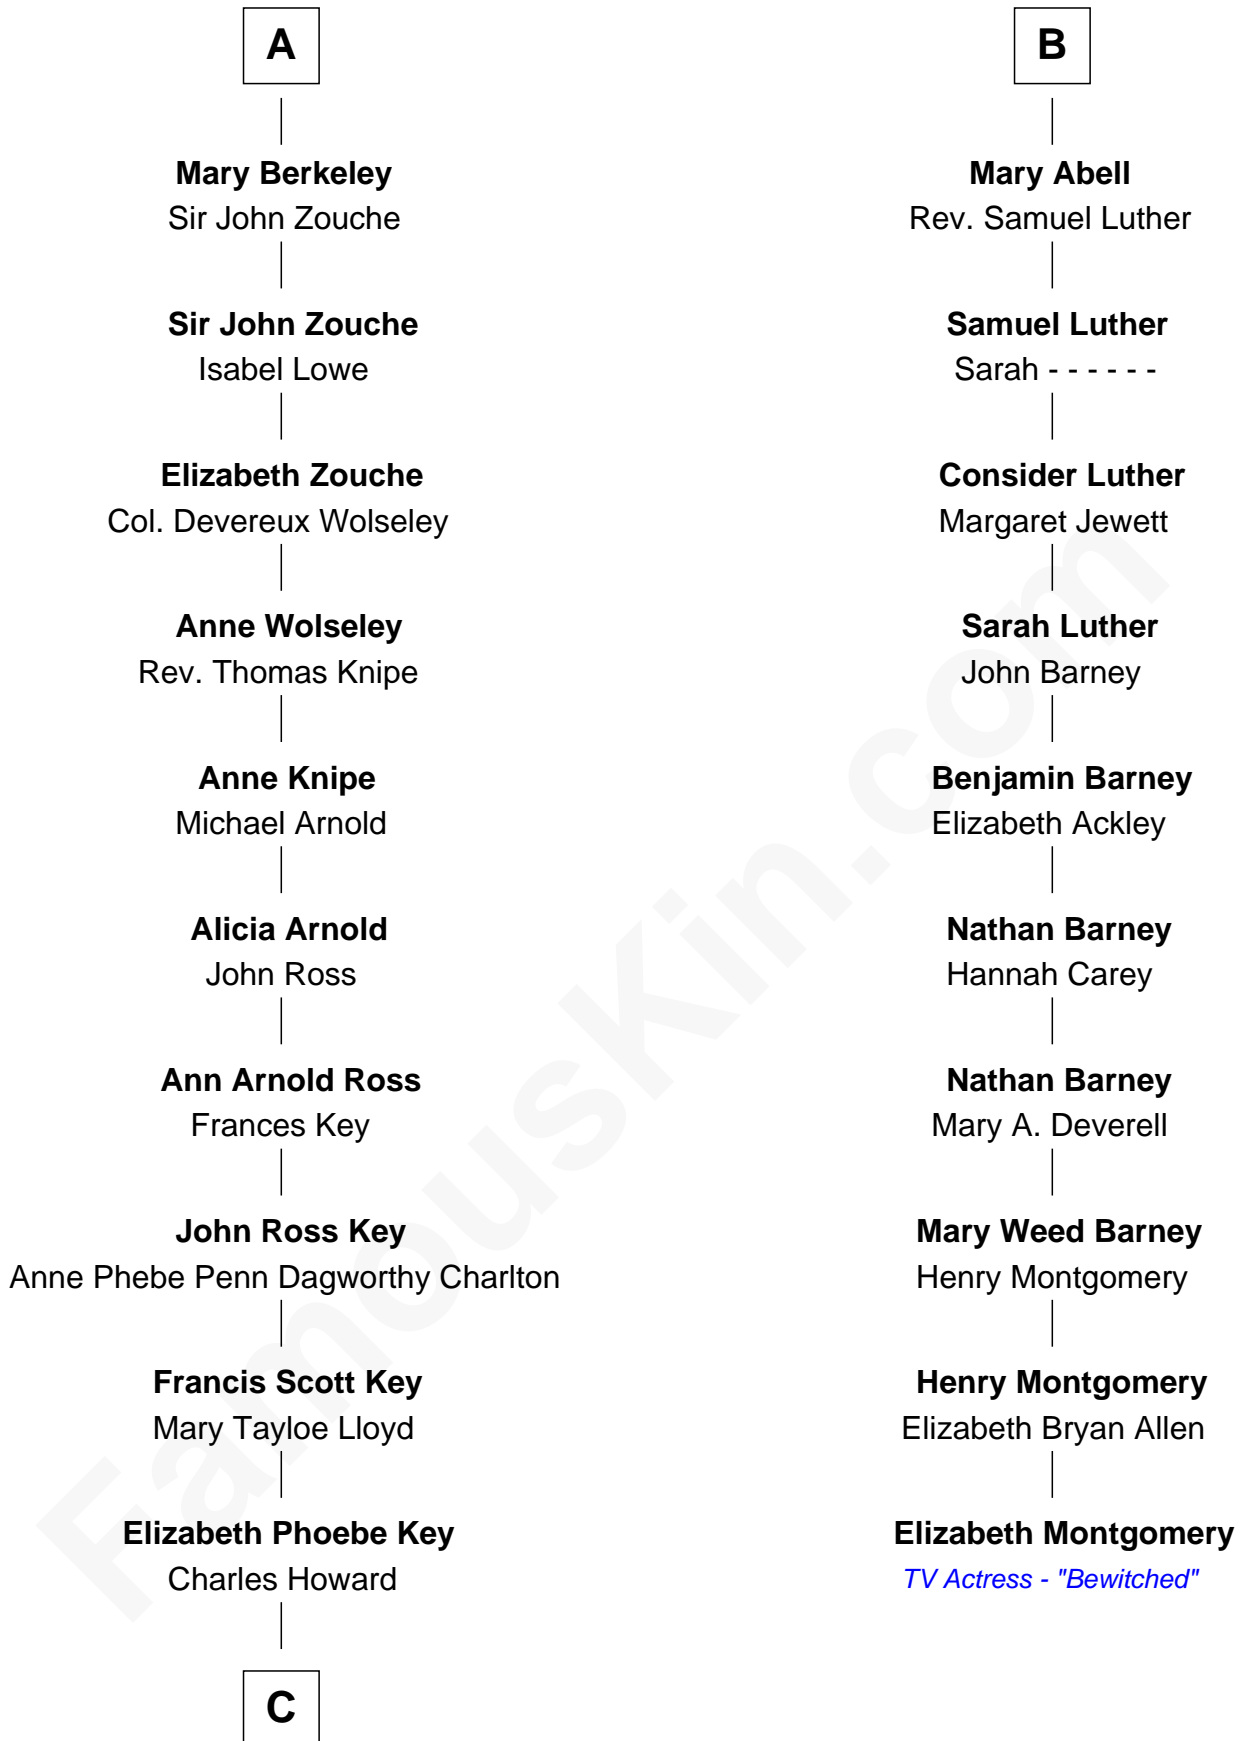

FamousKin.com

Relationship Chart of

Thomas Hunt Morgan

Nobel Prize Winner in Physiology or Medicine

16th cousin 2 times removed of

Elizabeth Montgomery
TV Actress - "Bewitched"

C

Ellen Key Howard
Charlton Hunt Morgan

Thomas Hunt Morgan
Nobel Prize Winner

FamousKin.com