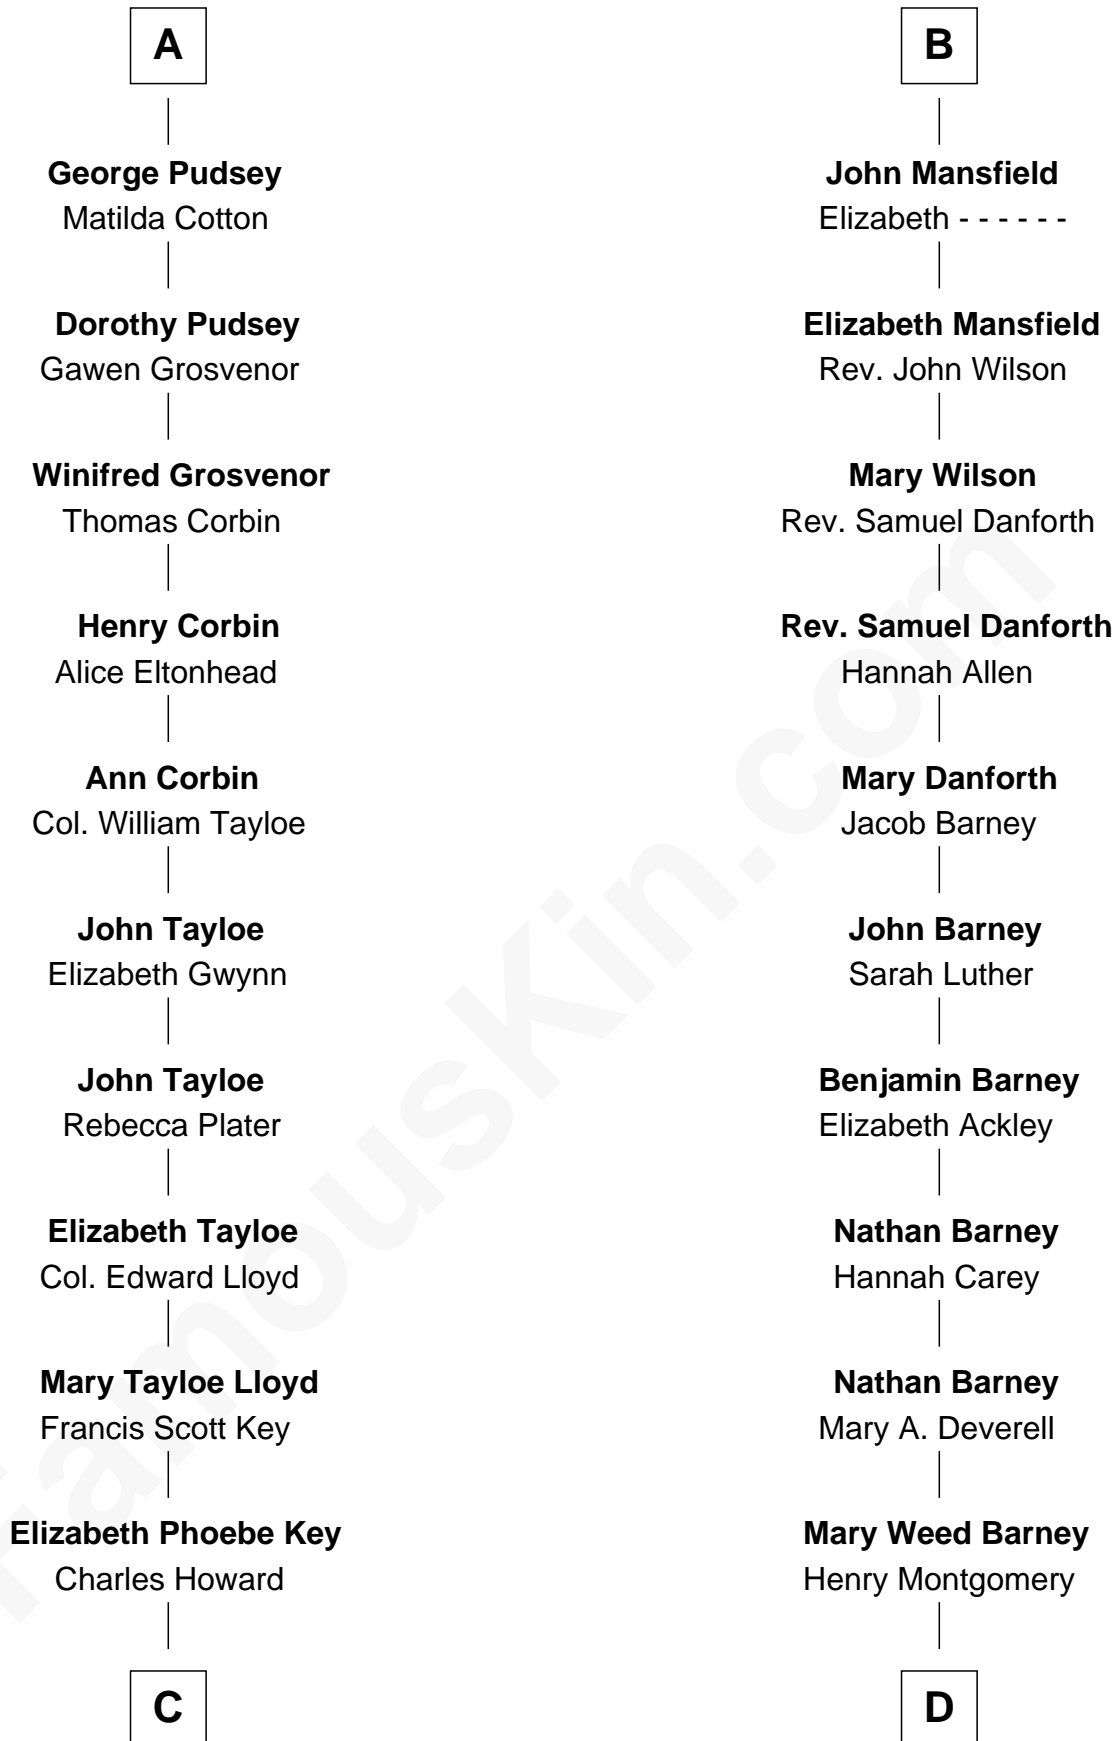

FamousKin.com

Relationship Chart of

Thomas Hunt Morgan

Nobel Prize Winner in Physiology or Medicine

18th cousin of

Elizabeth Montgomery
TV Actress - "Bewitched"

C

Ellen Key Howard
Charlton Hunt Morgan

Thomas Hunt Morgan
Nobel Prize Winner

D

Henry Montgomery
Elizabeth Bryan Allen

Elizabeth Montgomery
TV Actress - "Bewitched"

FamousKin.com