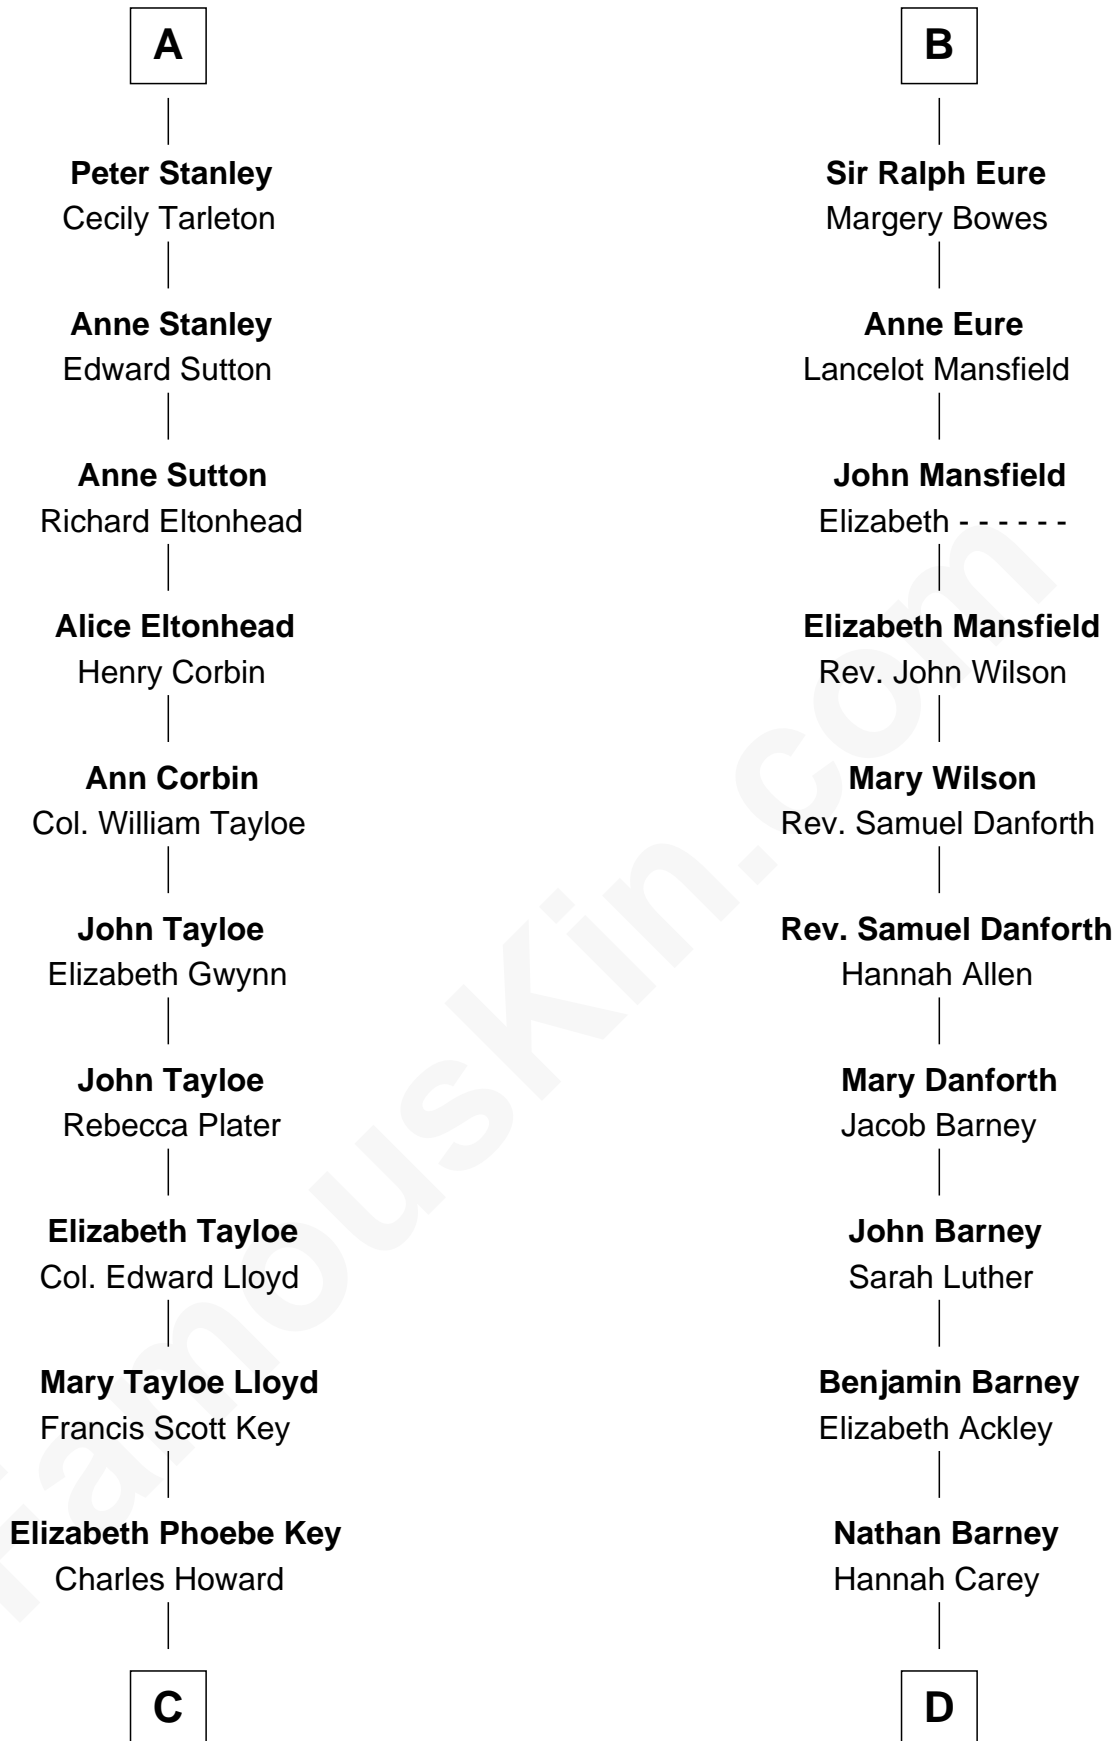

FamousKin.com

Relationship Chart of

Thomas Hunt Morgan

Nobel Prize Winner in Physiology or Medicine

18th cousin 2 times removed of

Elizabeth Montgomery
TV Actress - "Bewitched"

Ralph de Stafford

with wife
Katherine de Hastang

Michael de la Pole

Maud de Swinnerton

Sir John Savage

Isabel de la Pole

Thomas Morley

Mary Savage

William Stanley

Anne Morley

Sir Ralph Eure

Sir William Stanley

Anne Harington

Sir William Eure

Elizabeth Willoughby

A

B

C

Ellen Key Howard
Charlton Hunt Morgan

Thomas Hunt Morgan
Nobel Prize Winner

D

Nathan Barney
Mary A. Deverell

Mary Weed Barney
Henry Montgomery

Henry Montgomery
Elizabeth Bryan Allen

Elizabeth Montgomery
TV Actress - "Bewitched"