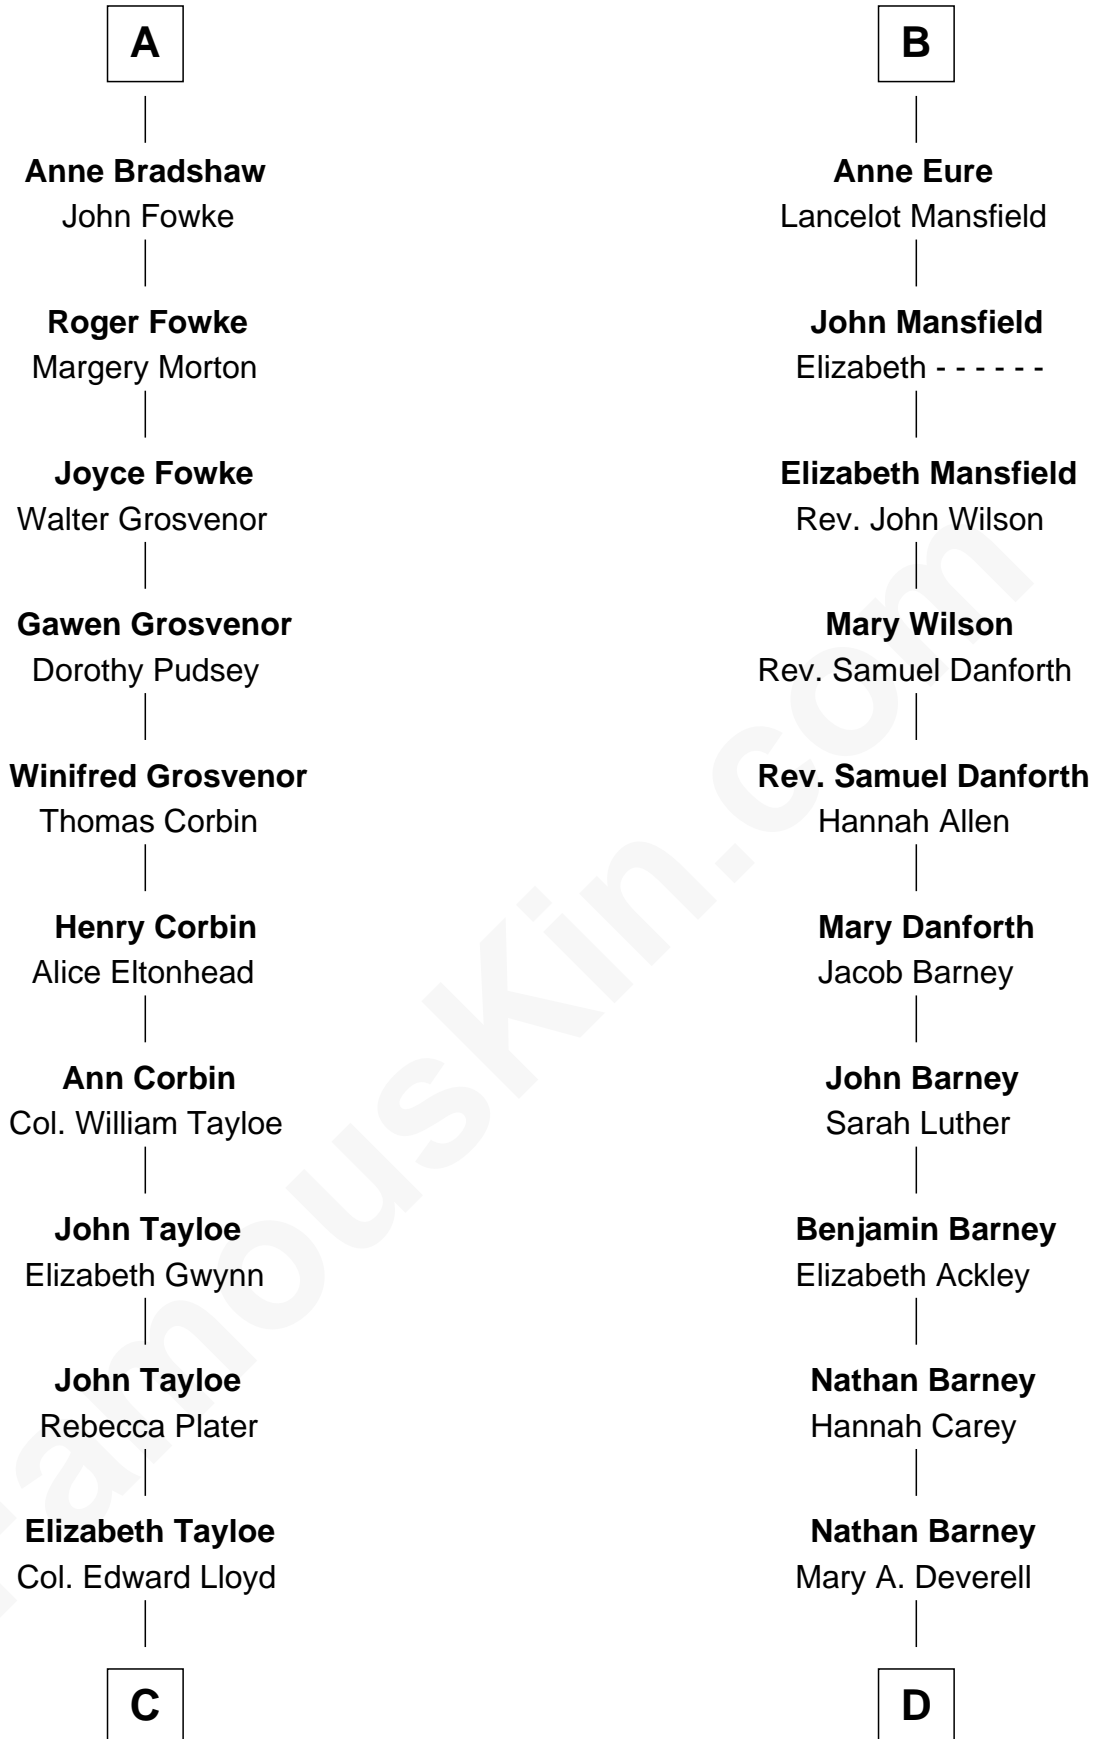

## Relationship Chart of

### Thomas Hunt Morgan

*Nobel Prize Winner in Physiology or Medicine*

19th cousin 1 time removed of

**Elizabeth Montgomery**  
*TV Actress - "Bewitched"*

**C**

**Mary Tayloe Lloyd**

Francis Scott Key

**Elizabeth Phoebe Key**

Charles Howard

**Ellen Key Howard**

Charlton Hunt Morgan

**Thomas Hunt Morgan**

*Nobel Prize Winner*

**D**

**Mary Weed Barney**

Henry Montgomery