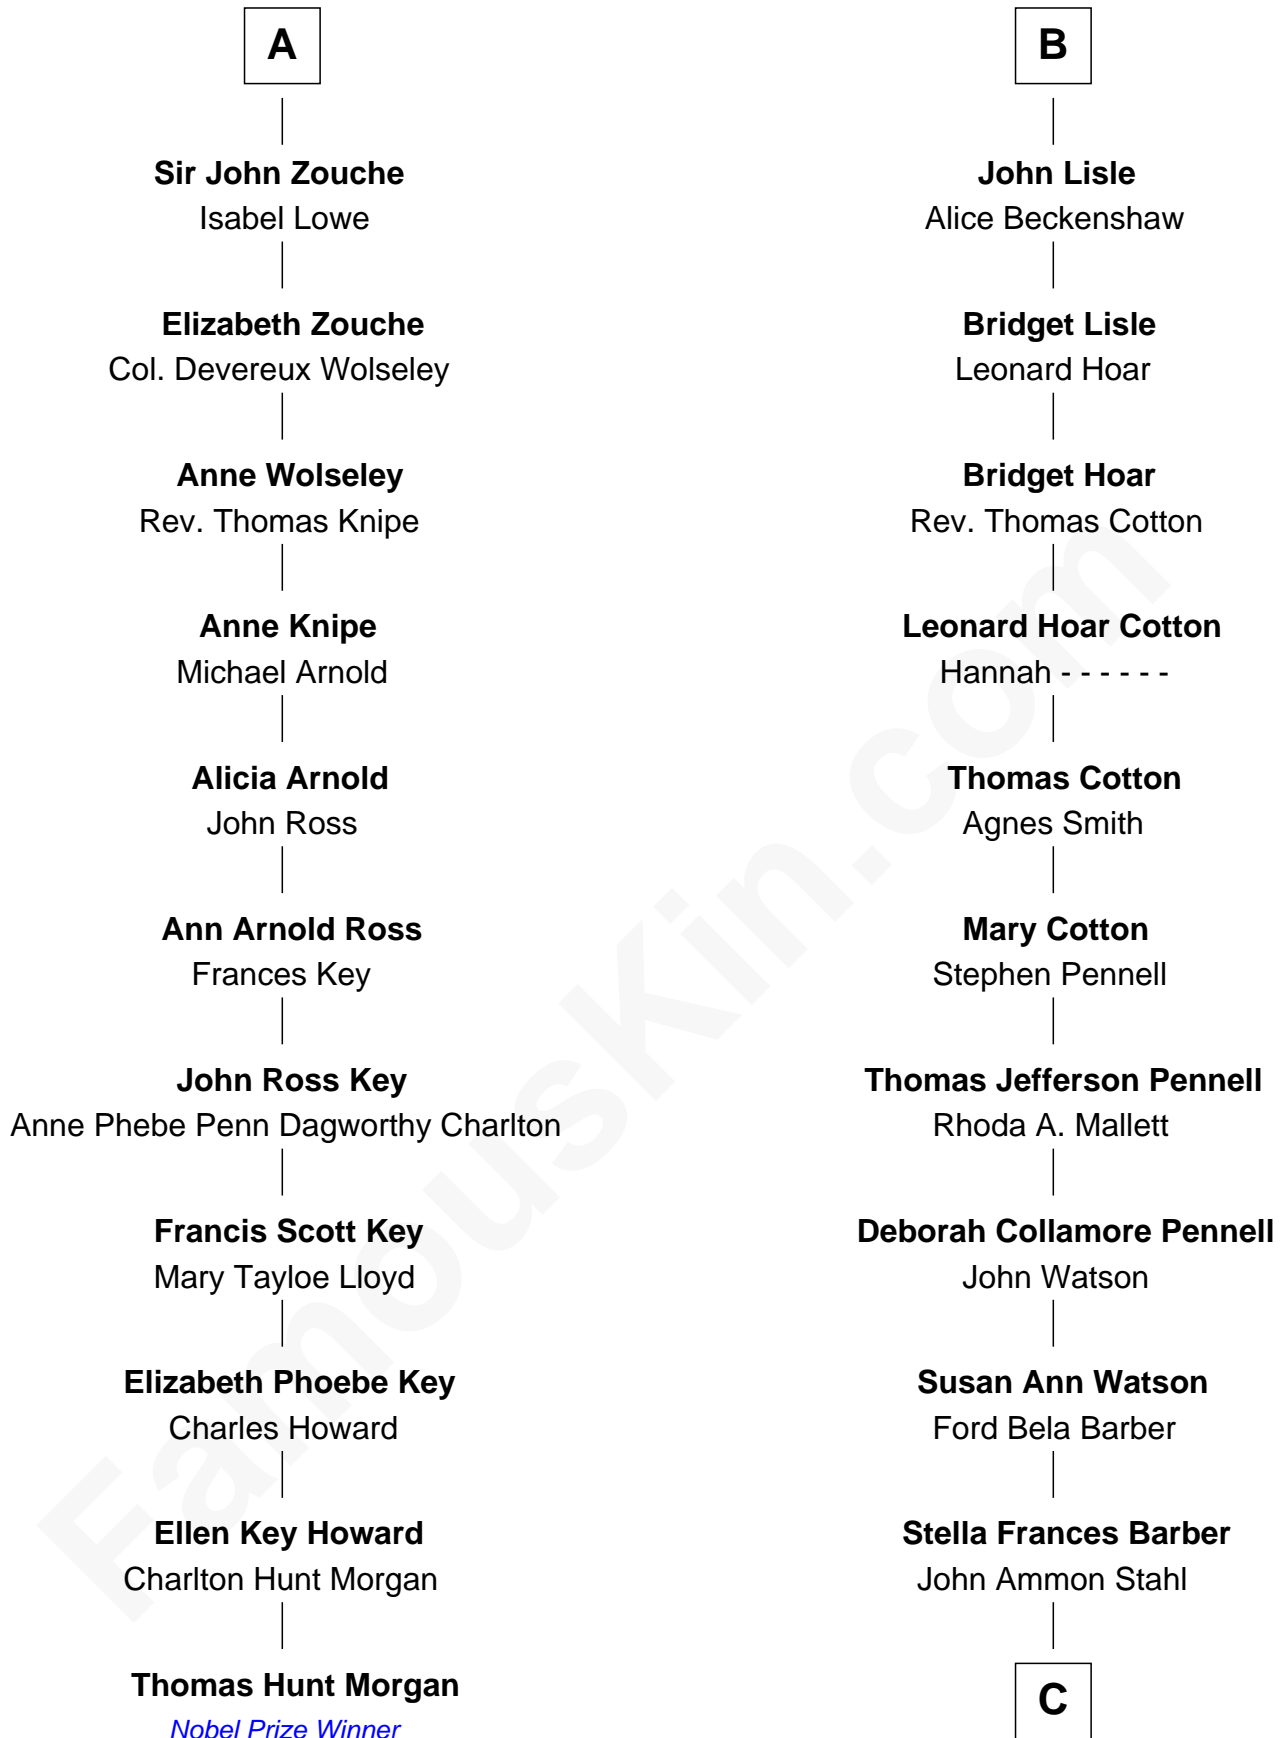

FamousKin.com

Relationship Chart of

Thomas Hunt Morgan

Nobel Prize Winner in Physiology or Medicine

17th cousin 1 time removed of

Warren Buffett

Chairman & CEO, Berkshire Hathaway

C