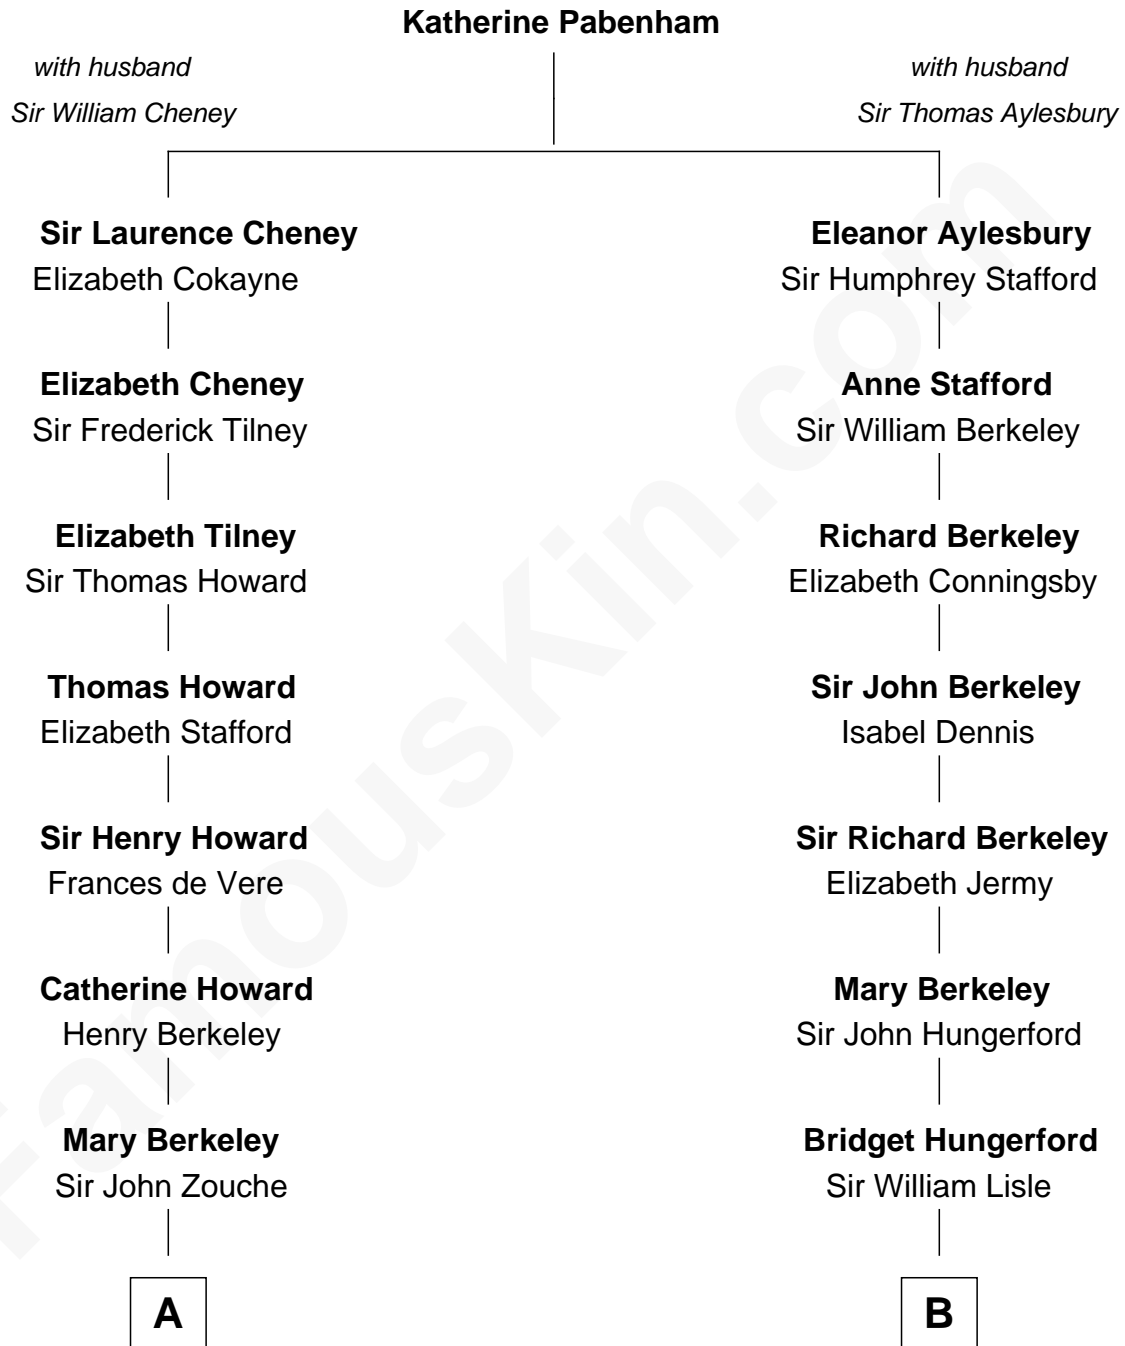

FamousKin.com

Relationship Chart of

Thomas Hunt Morgan

Nobel Prize Winner in Physiology or Medicine

17th cousin 1 time removed of

Warren Buffett

Chairman & CEO, Berkshire Hathaway

C