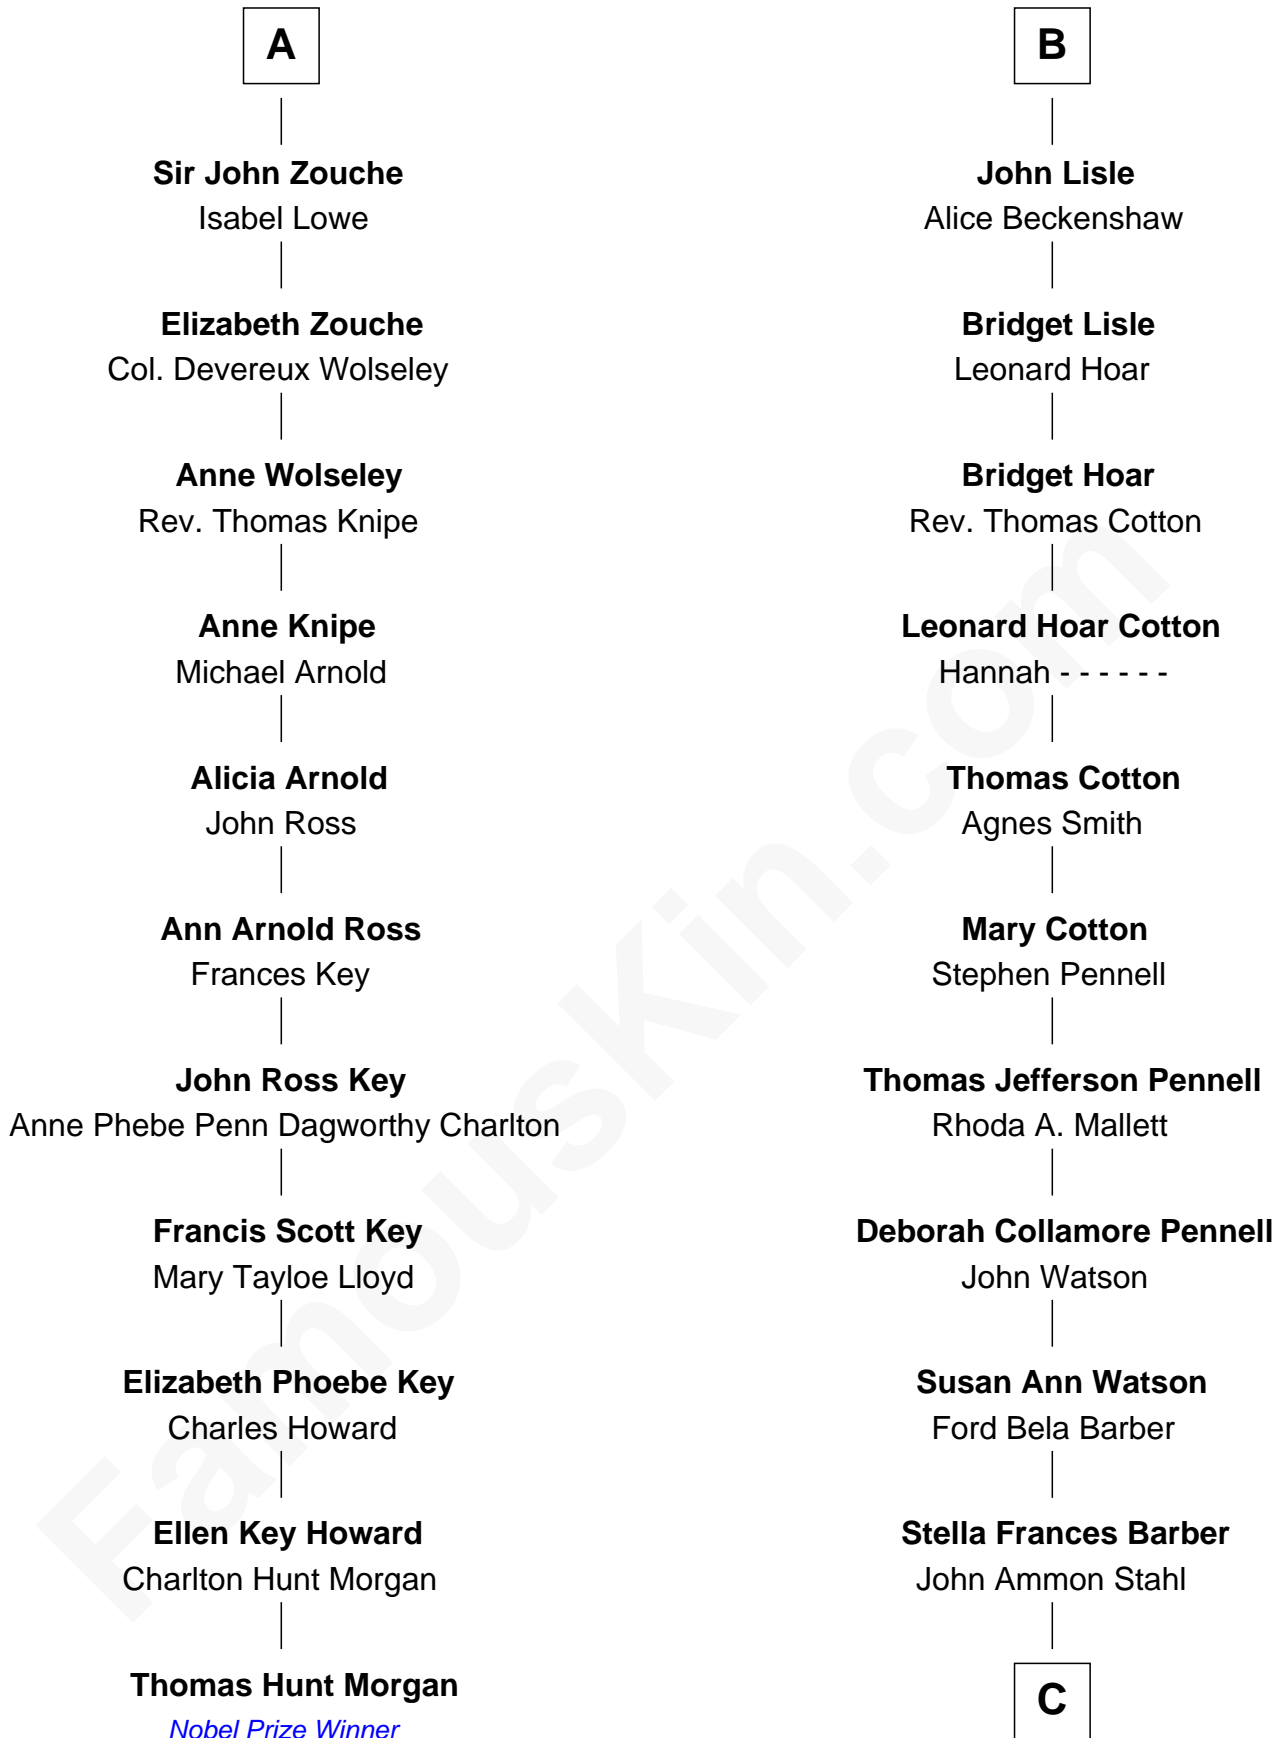

FamousKin.com

Relationship Chart of

Thomas Hunt Morgan

Nobel Prize Winner in Physiology or Medicine

17th cousin 1 time removed of

Warren Buffett

Chairman & CEO, Berkshire Hathaway

Sir Thomas Mowbray

Elizabeth Fitzalan

Margaret Mowbray

Sir Robert Howard

Sir John Howard

Katherine Moleyns

Sir Thomas Howard

Elizabeth Tilney

Thomas Howard

Isabel Mowbray

Sir James Berkeley

Maurice Berkeley

Isabel Mead

Anne Berkeley

Sir William Dennis

Isabel Dennis

Sir John Berkeley

Sir Richard Berkeley

Elizabeth Jermy

Mary Berkeley

Sir John Hungerford

Bridget Hungerford

Sir William Lisle

B

C