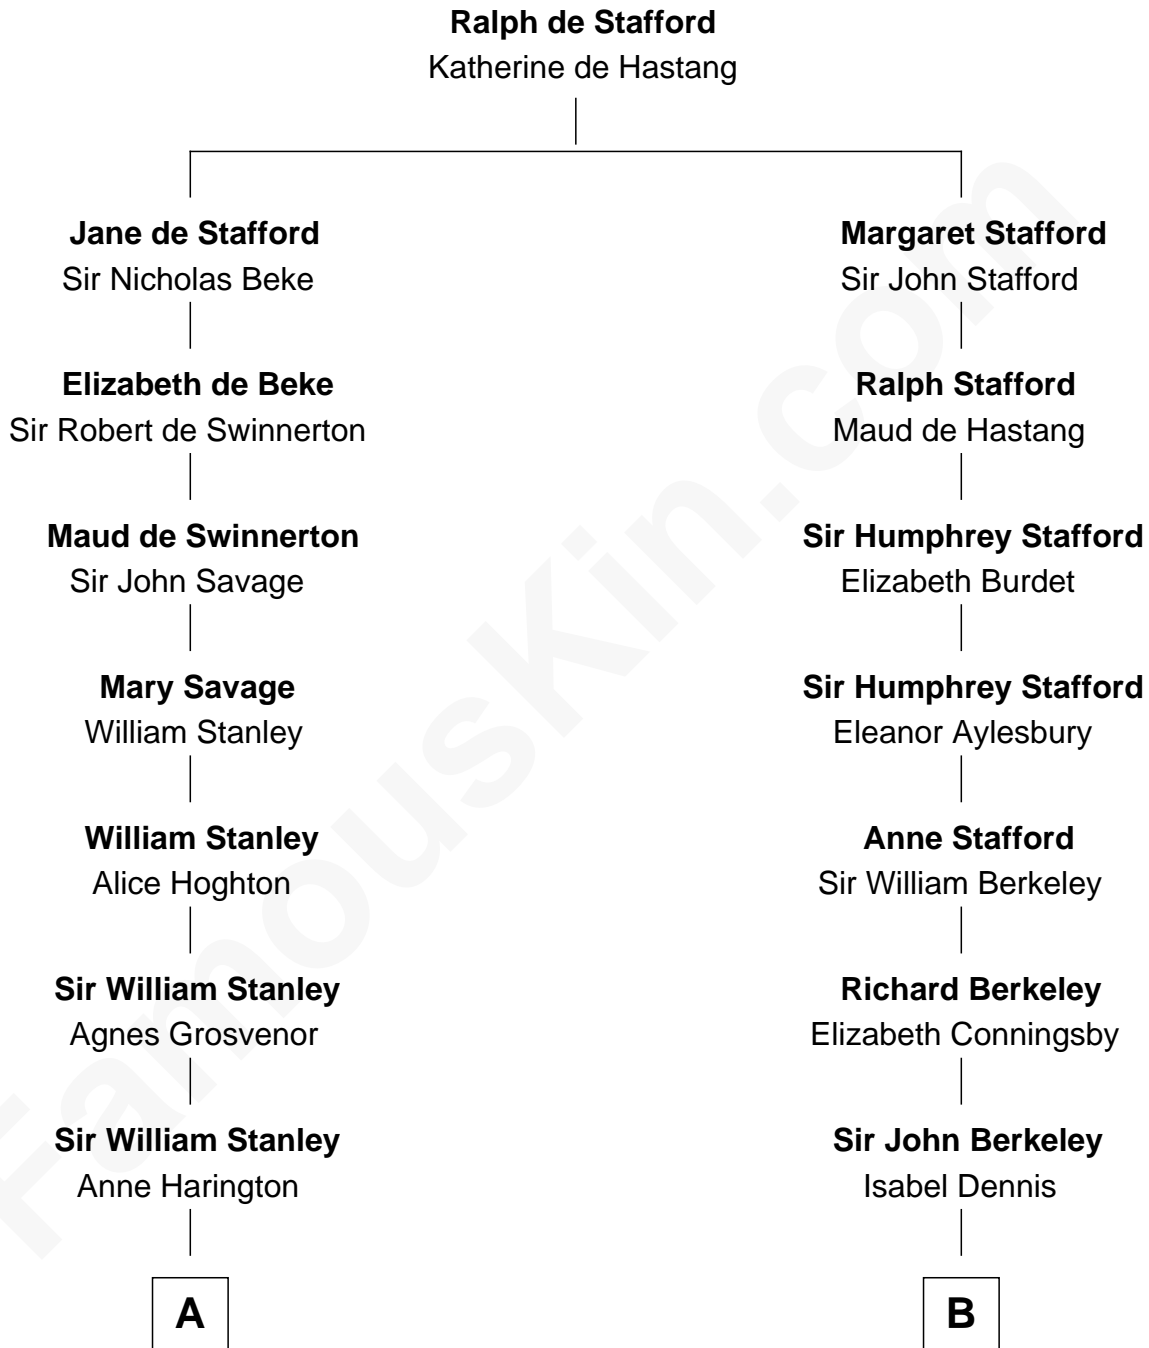

FamousKin.com

Relationship Chart of

Thomas Hunt Morgan

Nobel Prize Winner in Physiology or Medicine

18th cousin 3 times removed of

Warren Buffett

Chairman & CEO, Berkshire Hathaway

C

Ellen Key Howard
Charlton Hunt Morgan

Thomas Hunt Morgan
Nobel Prize Winner

D

Deborah Collamore Pennell
John Watson

Susan Ann Watson
Ford Bela Barber

Stella Frances Barber
John Ammon Stahl

Leila Stahl
Howard Homan Buffett