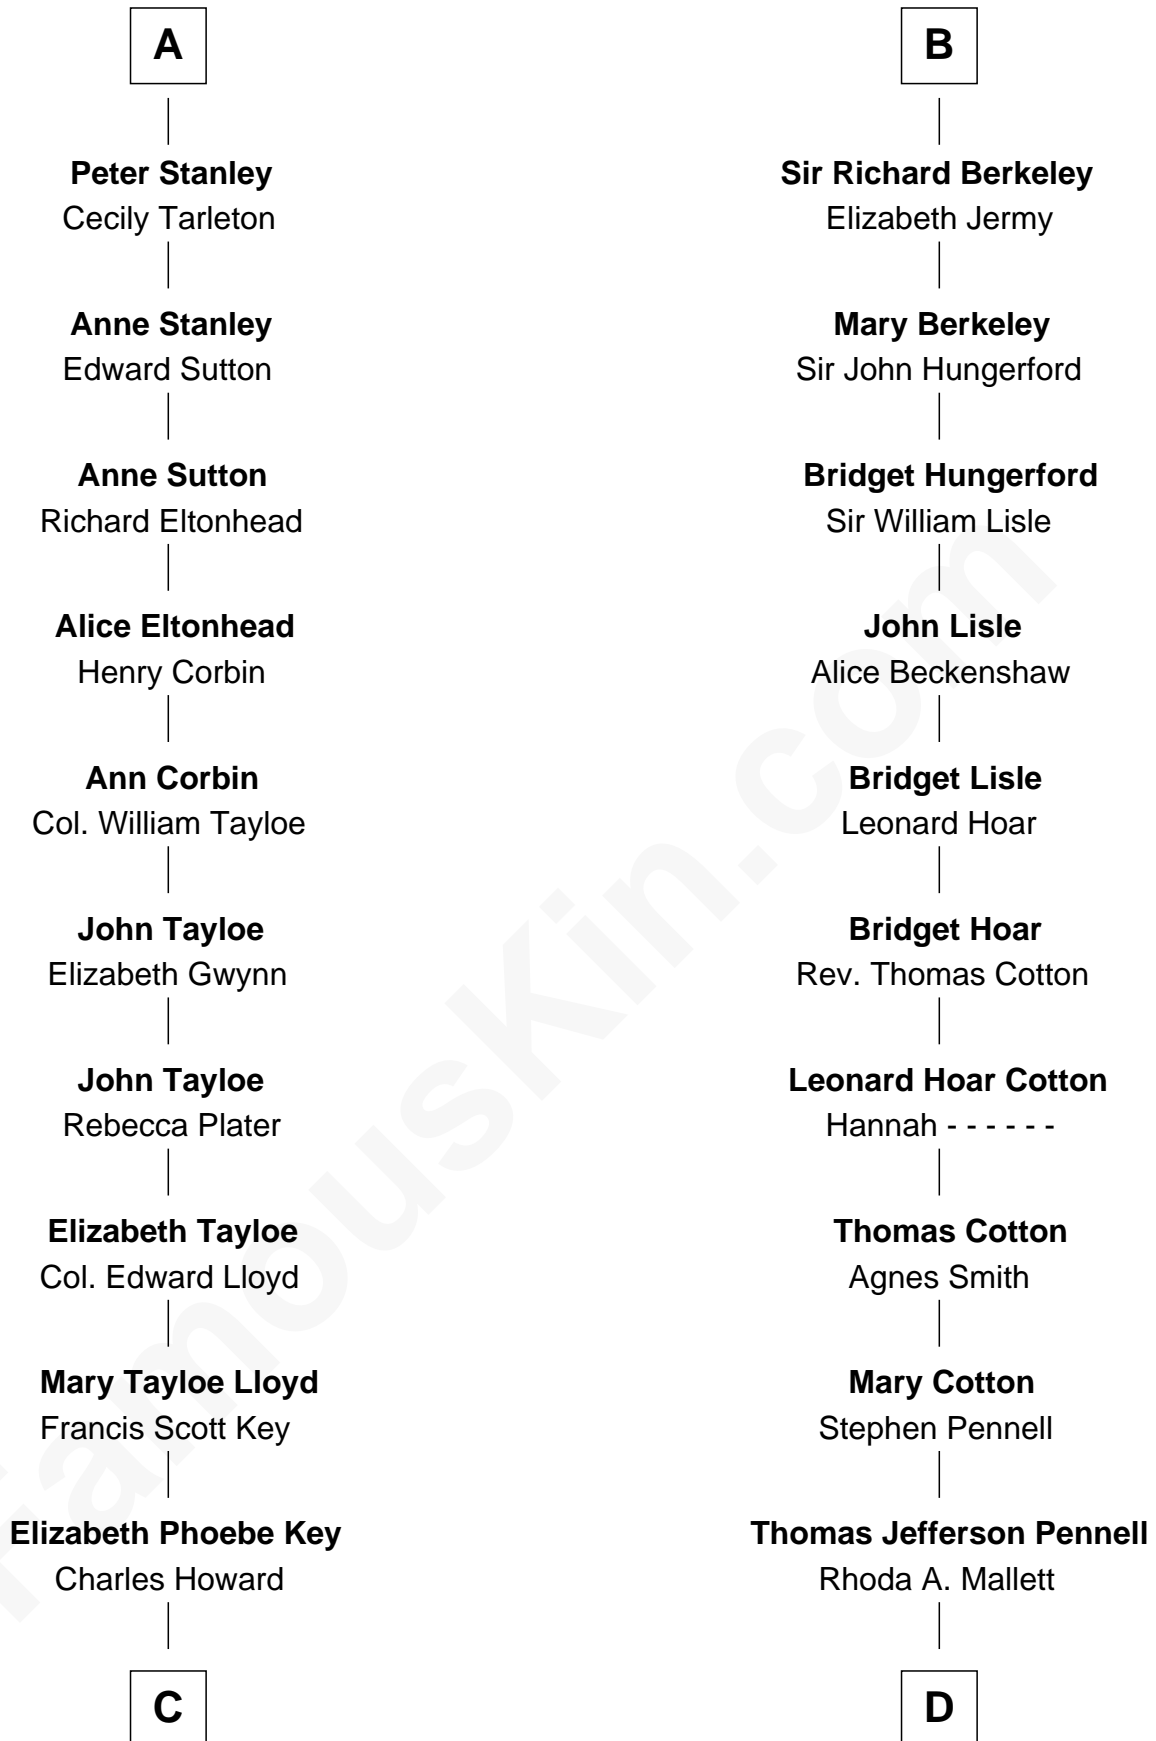

FamousKin.com

Relationship Chart of

Thomas Hunt Morgan

Nobel Prize Winner in Physiology or Medicine

18th cousin 3 times removed of

Warren Buffett

Chairman & CEO, Berkshire Hathaway

C

Ellen Key Howard
Charlton Hunt Morgan

Thomas Hunt Morgan
Nobel Prize Winner

D

Deborah Collamore Pennell
John Watson

Susan Ann Watson
Ford Bela Barber

Stella Frances Barber
John Ammon Stahl

Leila Stahl
Howard Homan Buffett