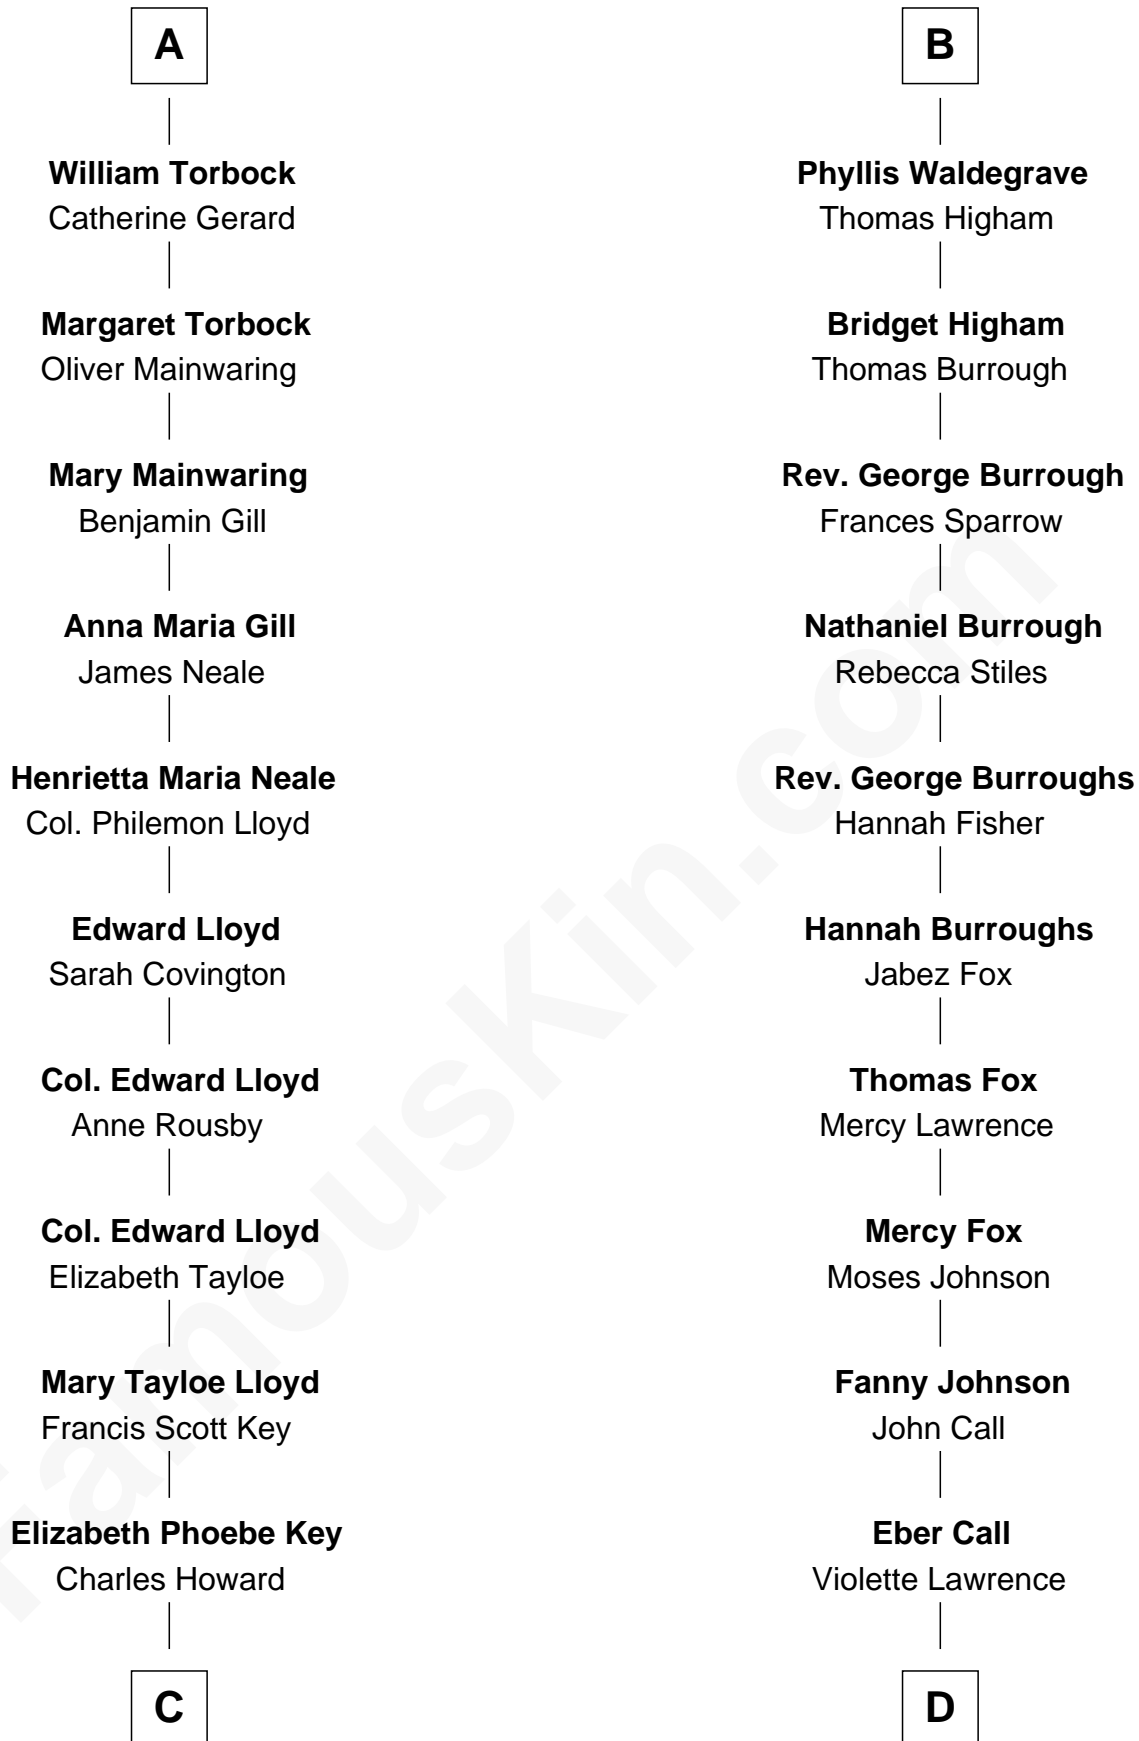

FamousKin.com

Relationship Chart of

Thomas Hunt Morgan

Nobel Prize Winner in Physiology or Medicine

18th cousin 1 time removed of

Walt Disney

Co-Founder of The Walt Disney Company

Bartholomew de Badlesmere

Sir Thomas Stanley

Sir John Stanley

Elizabeth Weever

Margery Stanley

Sir William Torbock

Thomas Torbock

Elizabeth Moore

A

Margaret de Badlesmere

Sir John de Tibetot

Sir Robert de Tibetot

Margaret Deincourt

Elizabeth de Tibetot

Sir Philip le Despencer

Margery Despencer

Sir Roger Wentworth

Henry Wentworth

Elizabeth Howard

Margery Wentworth

Sir William Waldegrave

George Waldegrave

Anne Drury

B

C