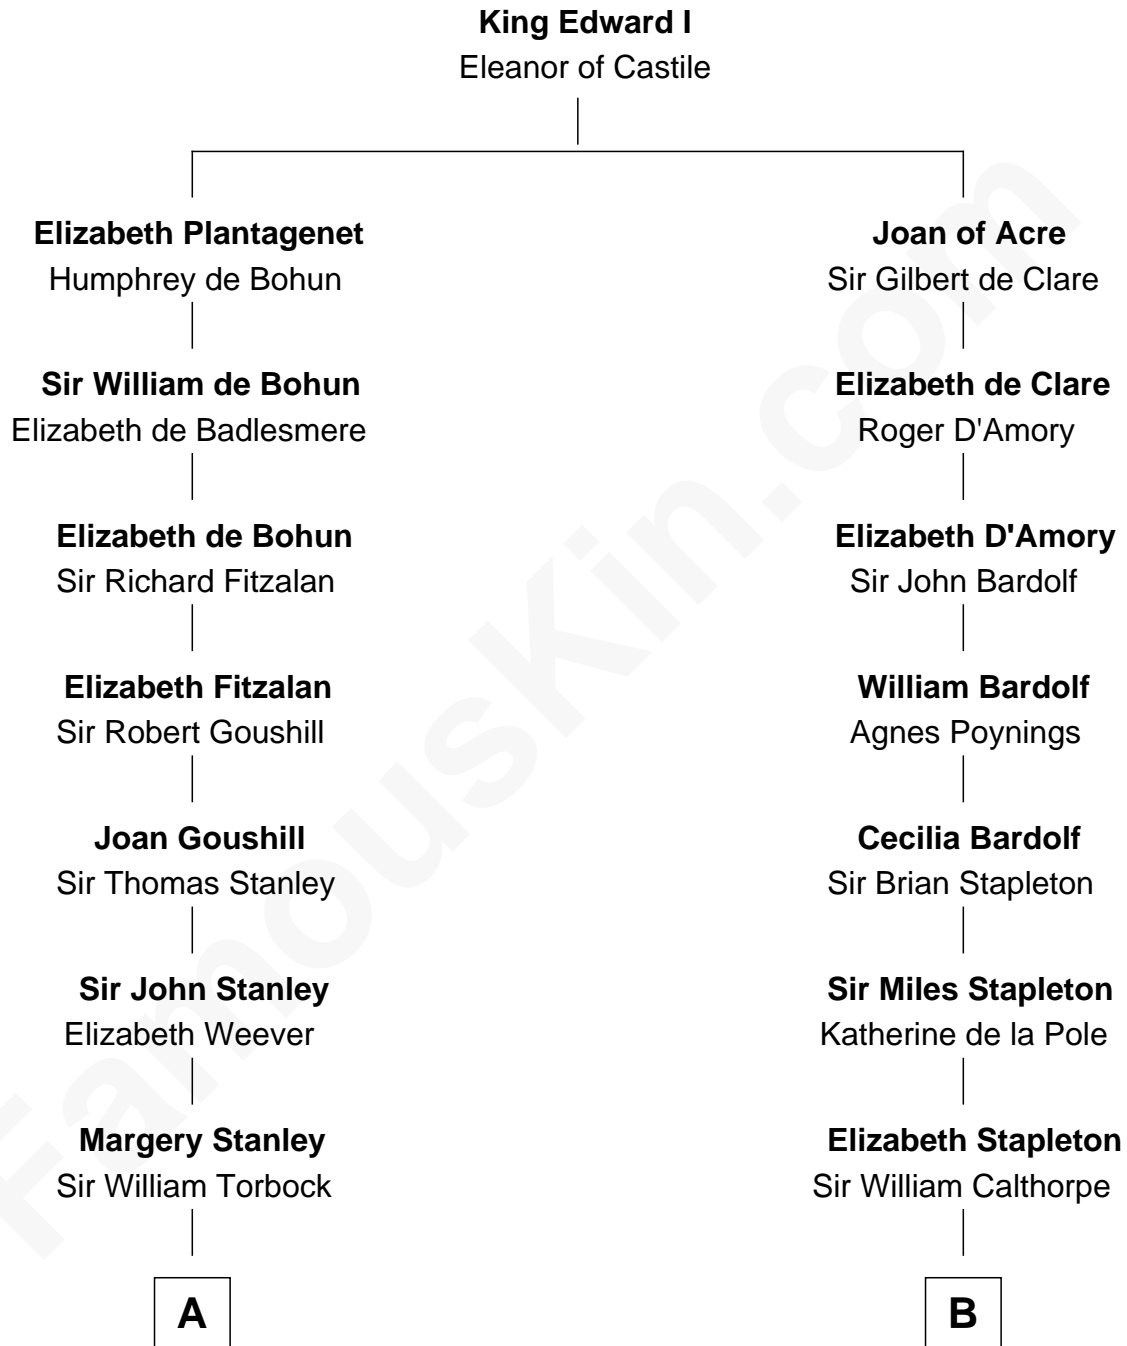

FamousKin.com

Relationship Chart of

Thomas Hunt Morgan

Nobel Prize Winner in Physiology or Medicine

13th cousin 6 times removed of

Rev. George Burroughs

Executed for Witchcraft, Salem 1692

C