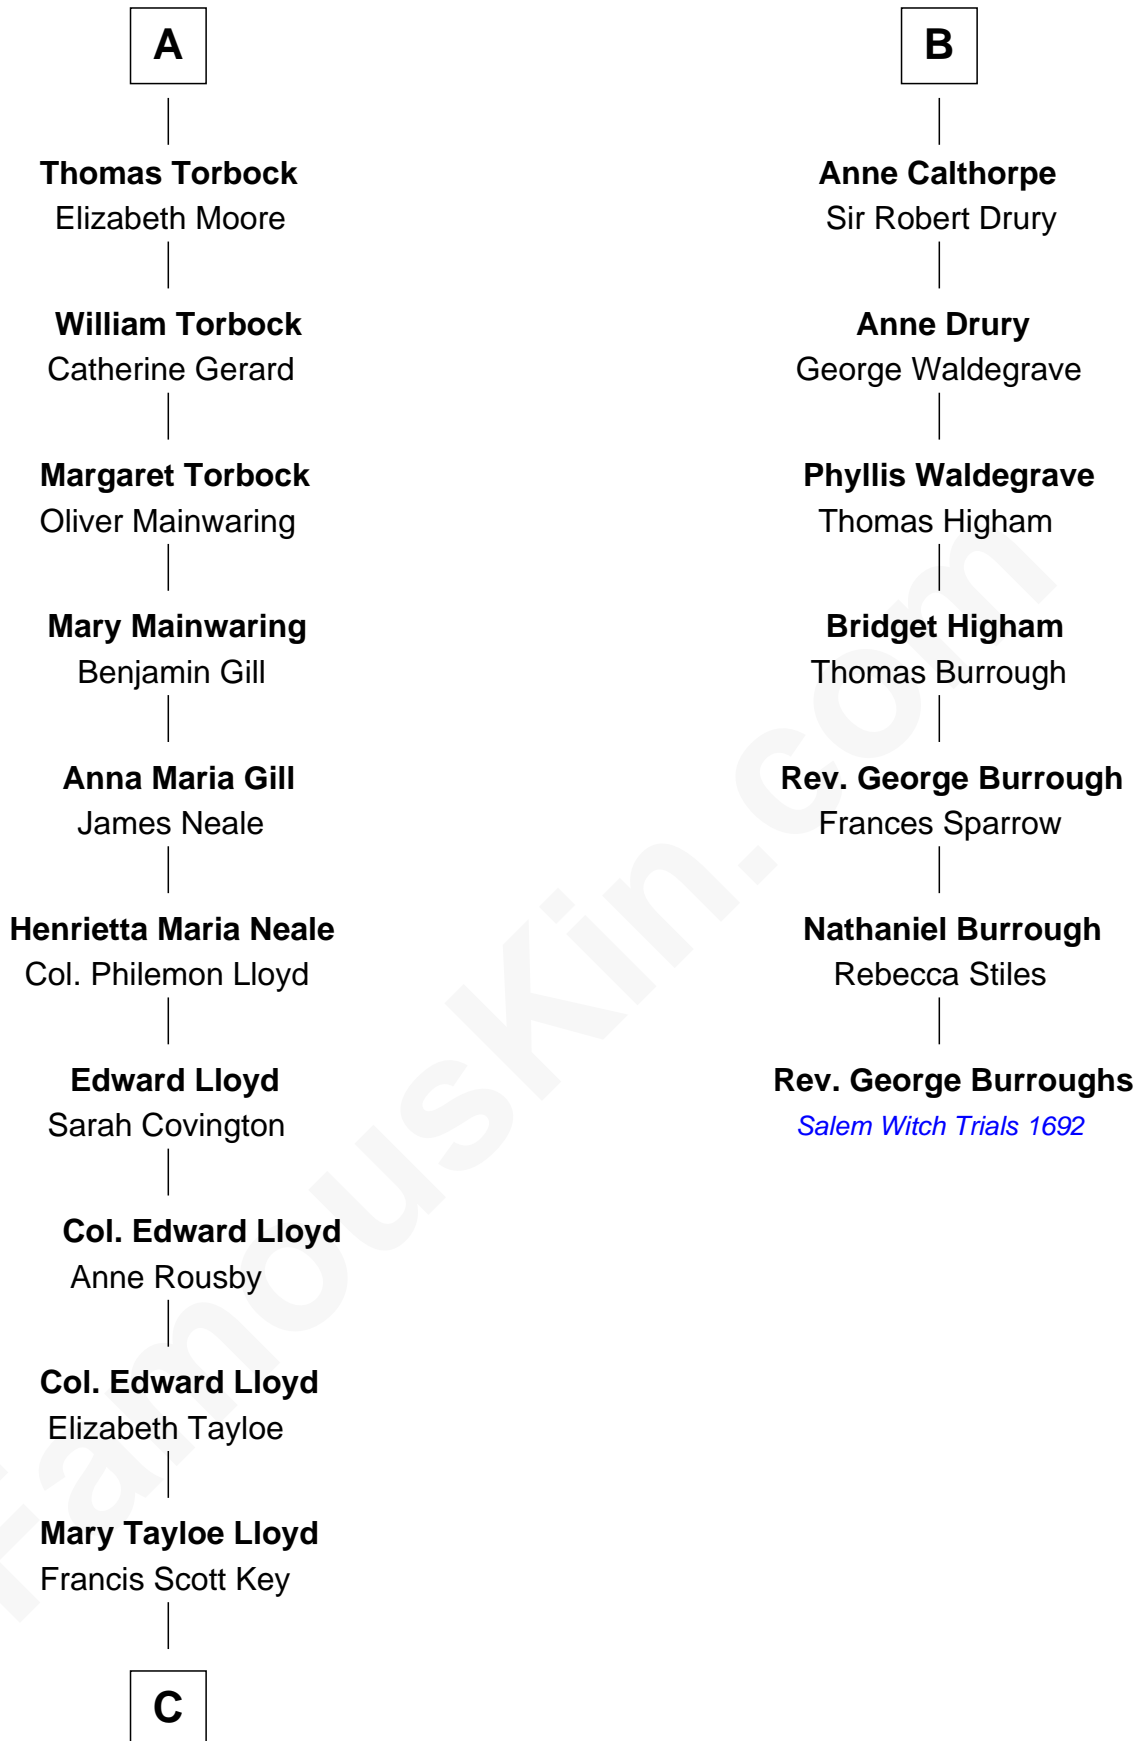

FamousKin.com

Relationship Chart of

Thomas Hunt Morgan

Nobel Prize Winner in Physiology or Medicine

13th cousin 6 times removed of

Rev. George Burroughs

Executed for Witchcraft, Salem 1692

C

—
Elizabeth Phoebe Key

Charles Howard

—
Ellen Key Howard

Charlton Hunt Morgan

—
Thomas Hunt Morgan

Nobel Prize Winner

FamousKin.com