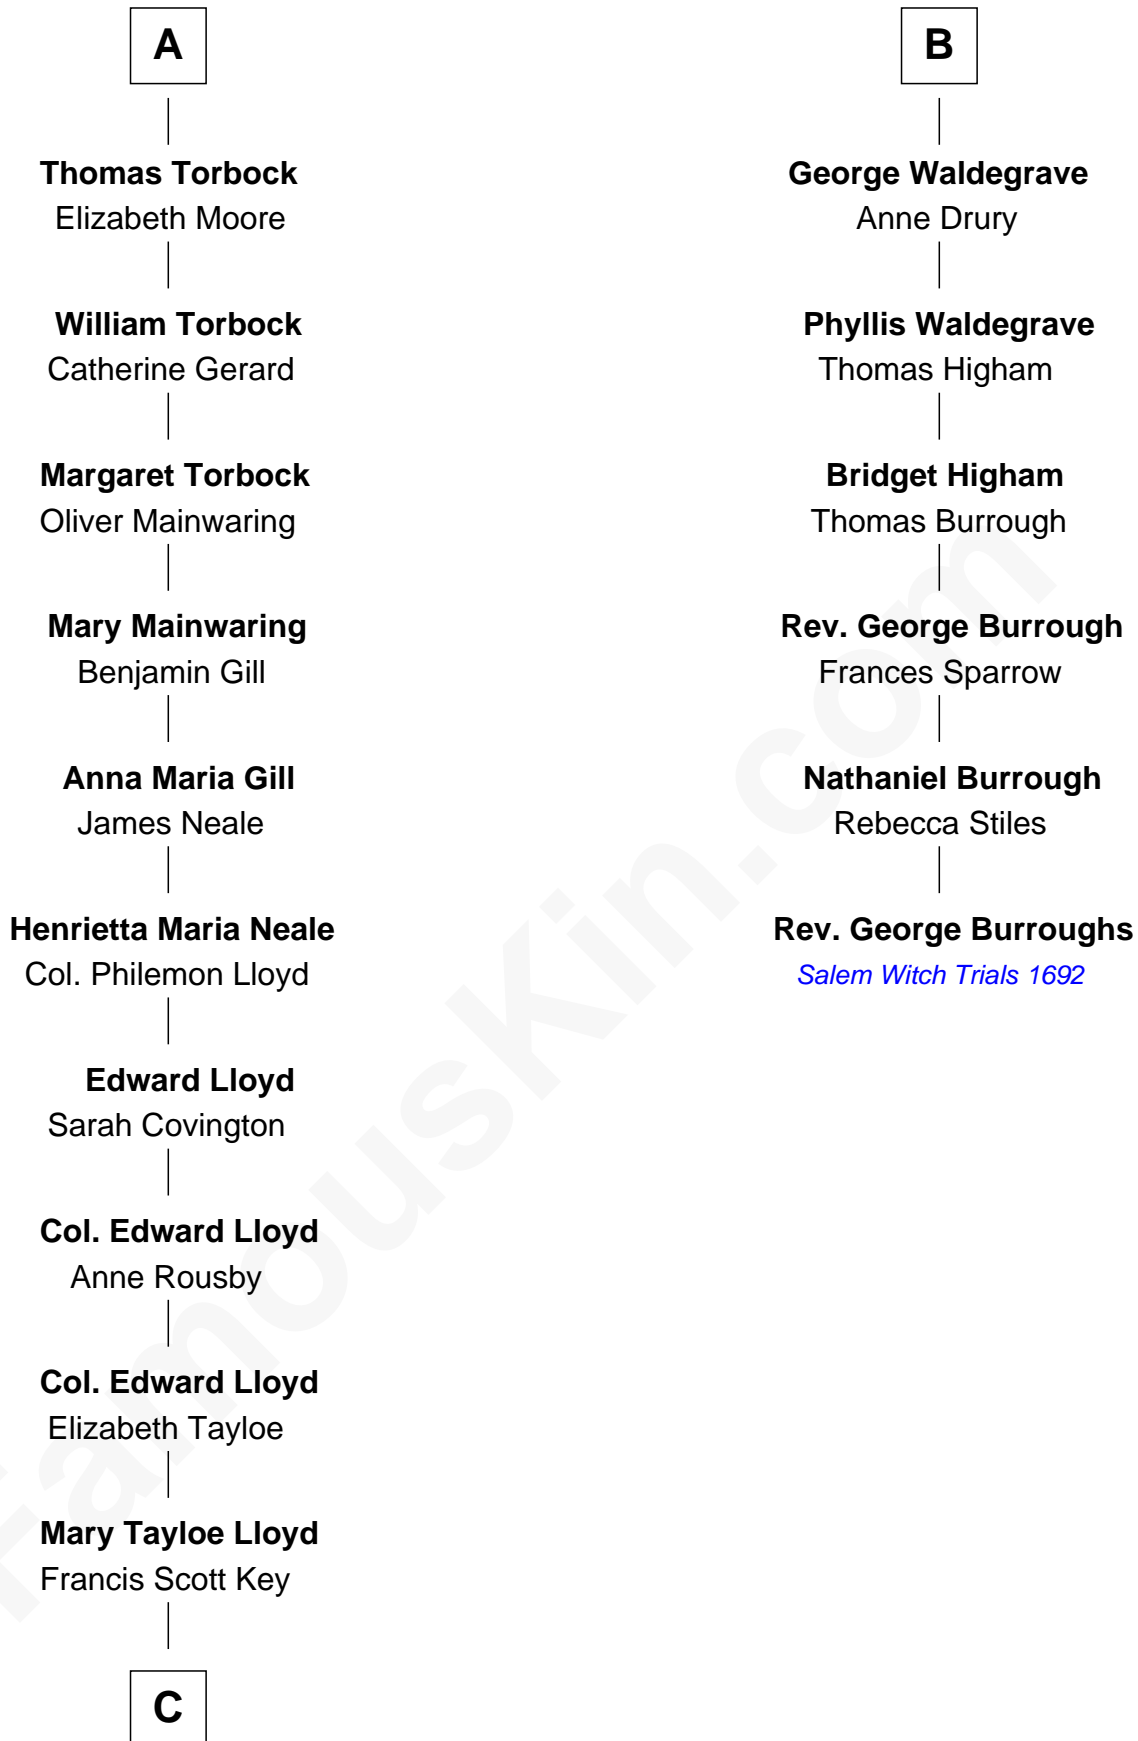

FamousKin.com

Relationship Chart of

Thomas Hunt Morgan

Nobel Prize Winner in Physiology or Medicine

12th cousin 7 times removed of

Rev. George Burroughs

Executed for Witchcraft, Salem 1692

C

—
Elizabeth Phoebe Key

Charles Howard

—
Ellen Key Howard

Charlton Hunt Morgan

—
Thomas Hunt Morgan

Nobel Prize Winner

FamousKin.com