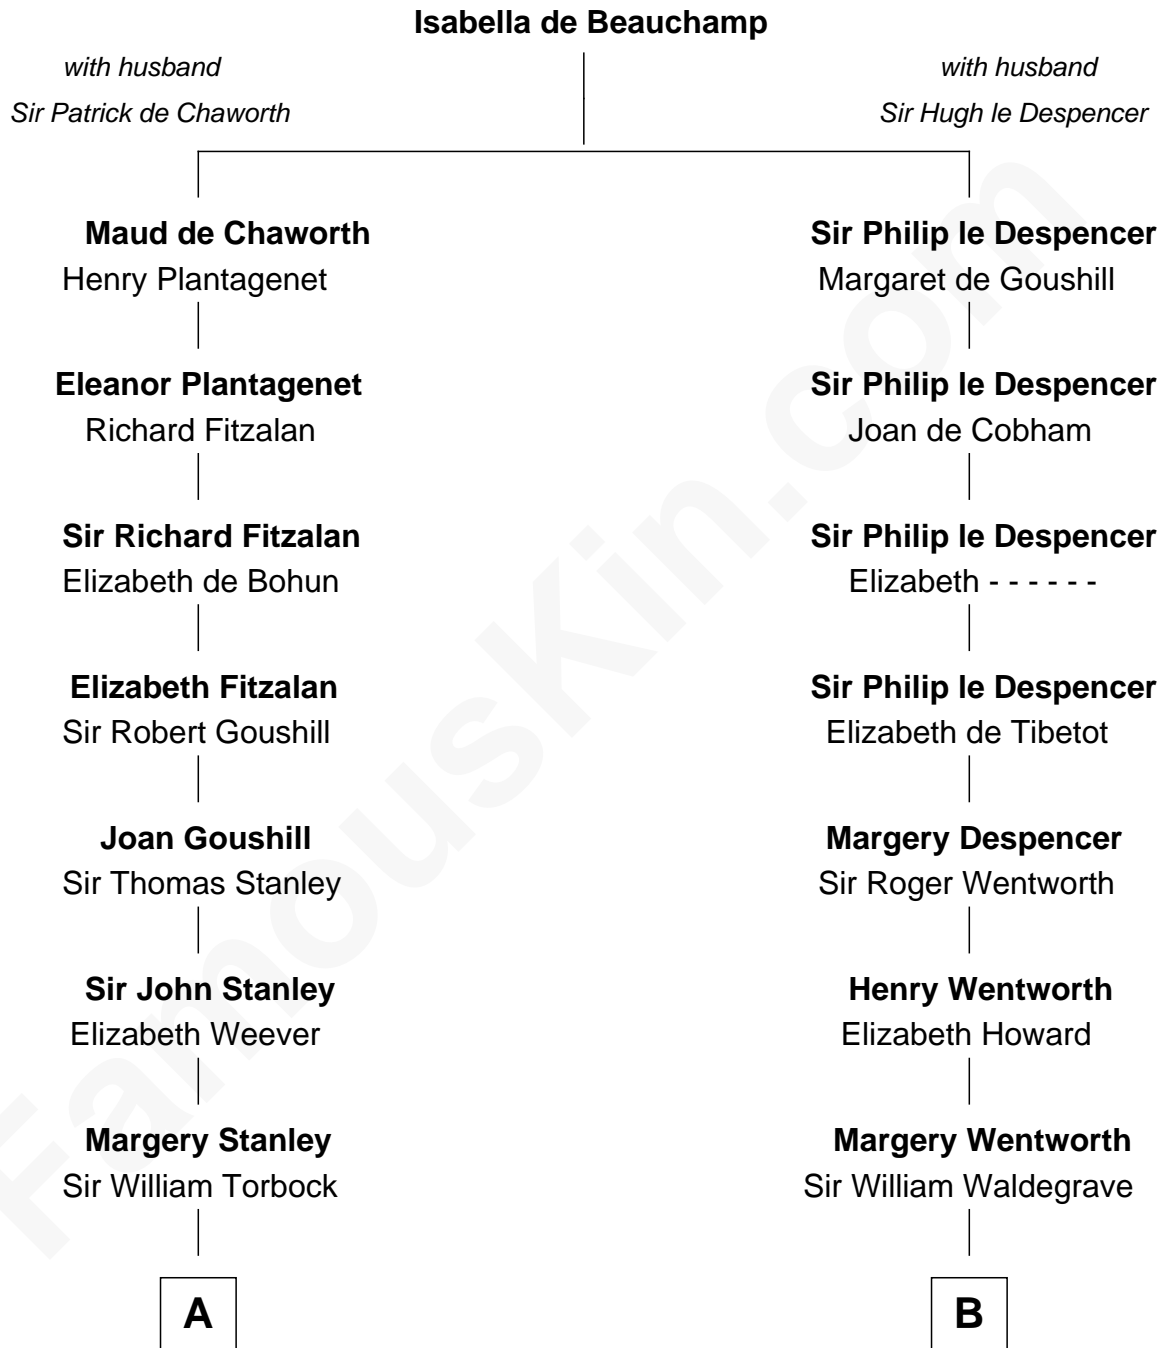

FamousKin.com

Relationship Chart of

Thomas Hunt Morgan

Nobel Prize Winner in Physiology or Medicine

12th cousin 7 times removed of

Rev. George Burroughs

Executed for Witchcraft, Salem 1692

C

—
Elizabeth Phoebe Key

Charles Howard

—
Ellen Key Howard

Charlton Hunt Morgan

—
Thomas Hunt Morgan

Nobel Prize Winner

FamousKin.com