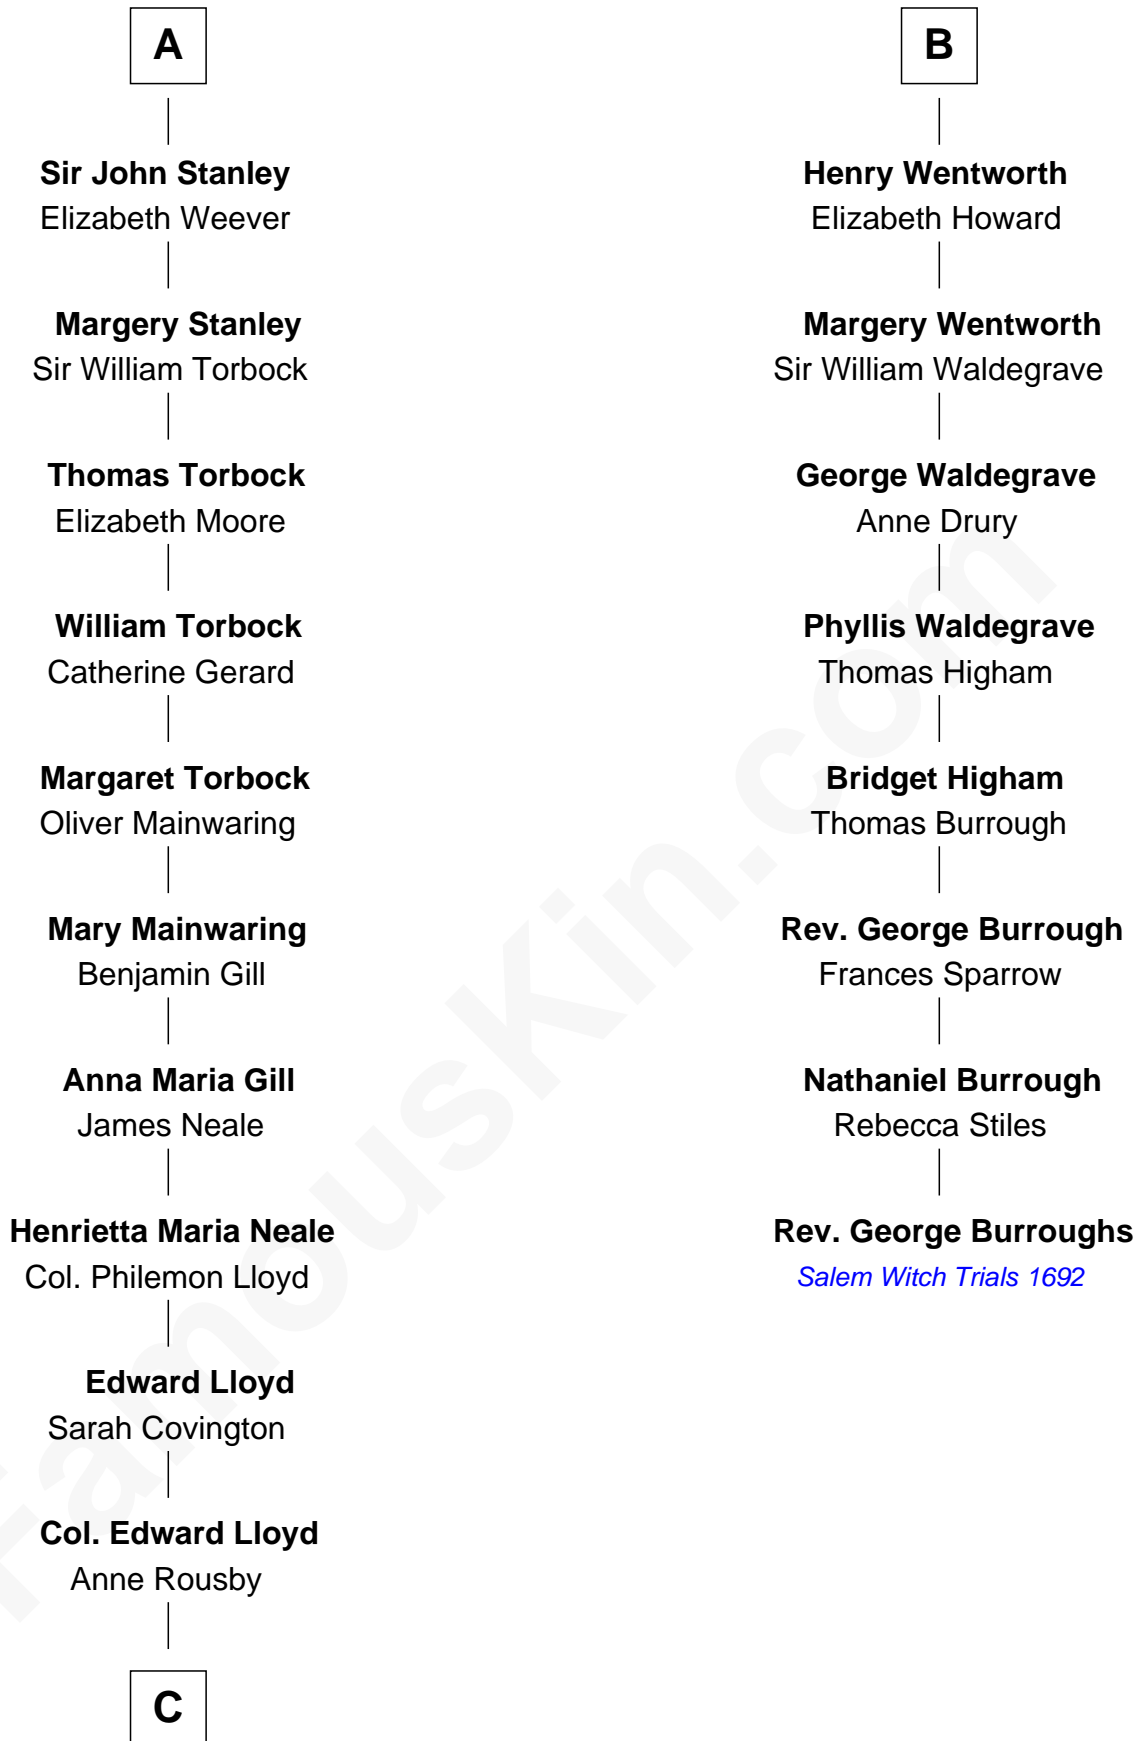

FamousKin.com

Relationship Chart of

Thomas Hunt Morgan

Nobel Prize Winner in Physiology or Medicine

14th cousin 7 times removed of

Rev. George Burroughs

Executed for Witchcraft, Salem 1692

C

Col. Edward Lloyd

Elizabeth Tayloe

Mary Tayloe Lloyd

Francis Scott Key

Elizabeth Phoebe Key

Charles Howard

Ellen Key Howard

Charlton Hunt Morgan