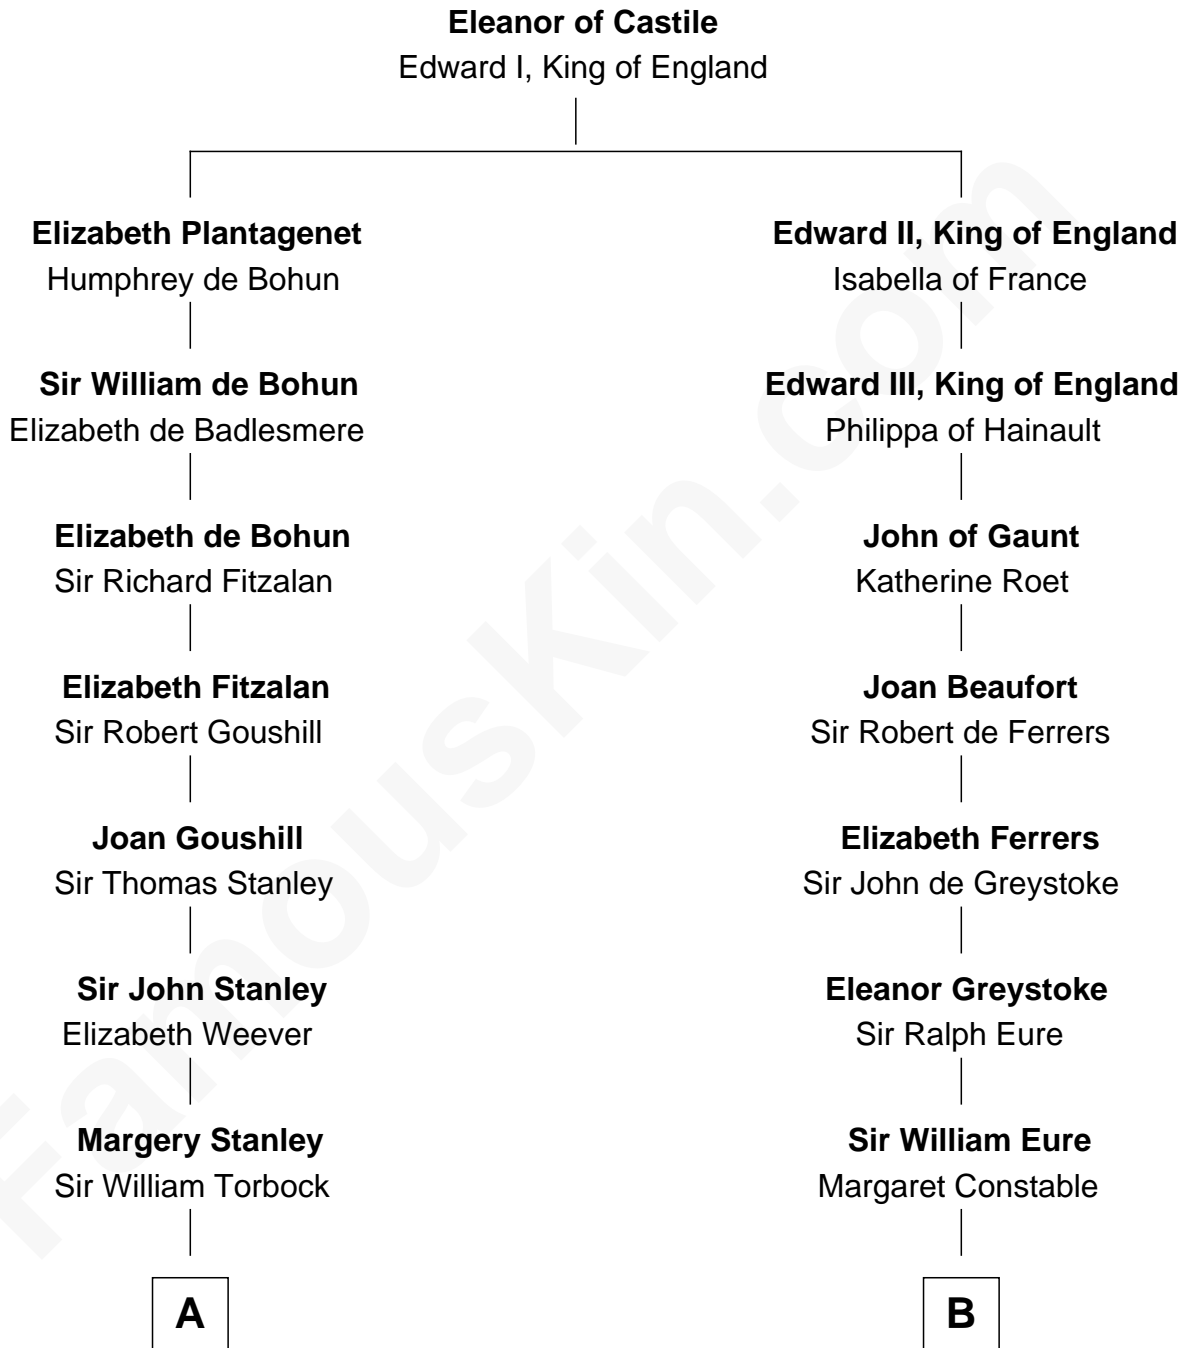

## Relationship Chart of

### Thomas Hunt Morgan

*Nobel Prize Winner in Physiology or Medicine*

19th cousin 2 times removed of

**E. C. Segar**

*Cartoonist (Popeye creator)*

E. C. Segar photo by [U. S. War Stamp Council](#)