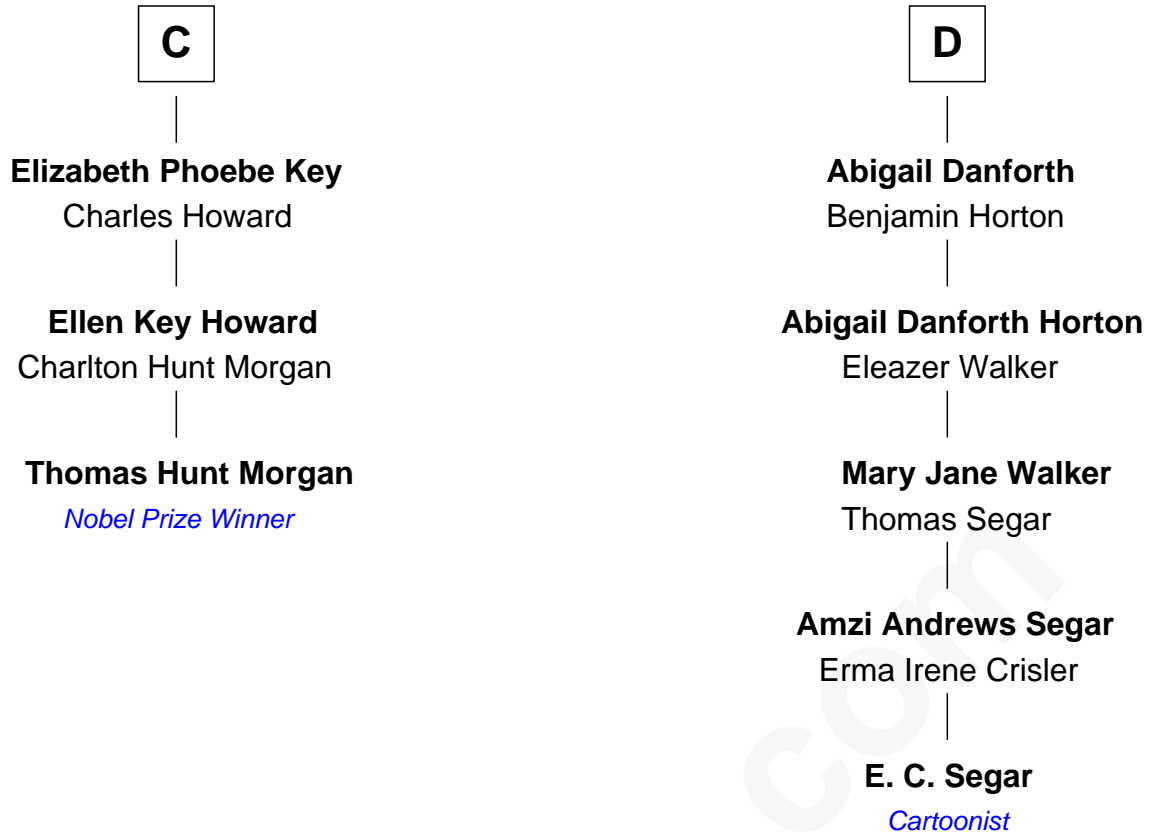

## Relationship Chart of

### Thomas Hunt Morgan

*Nobel Prize Winner in Physiology or Medicine*

19th cousin 2 times removed of

**E. C. Segar**

*Cartoonist (Popeye creator)*

E. C. Segar photo by [U. S. War Stamp Council](#)