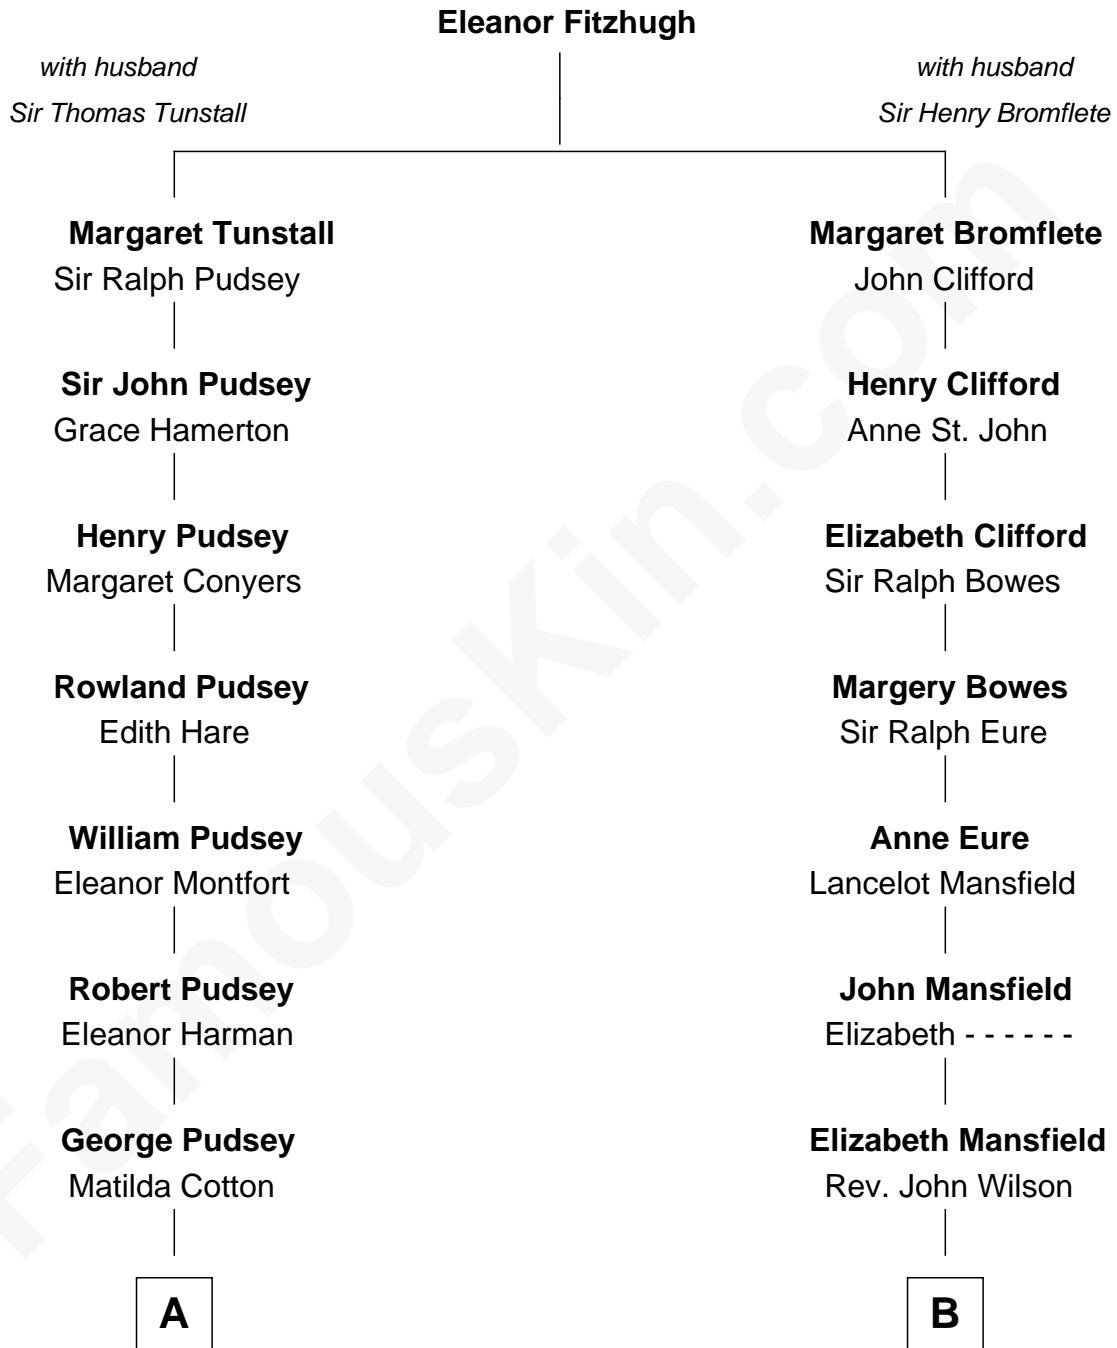

FamousKin.com

Relationship Chart of

Thomas Hunt Morgan

Nobel Prize Winner in Physiology or Medicine

15th cousin 2 times removed of

E. C. Segar

Cartoonist (Popeye creator)

E. C. Segar photo by [U. S. War Stamp Council](#)