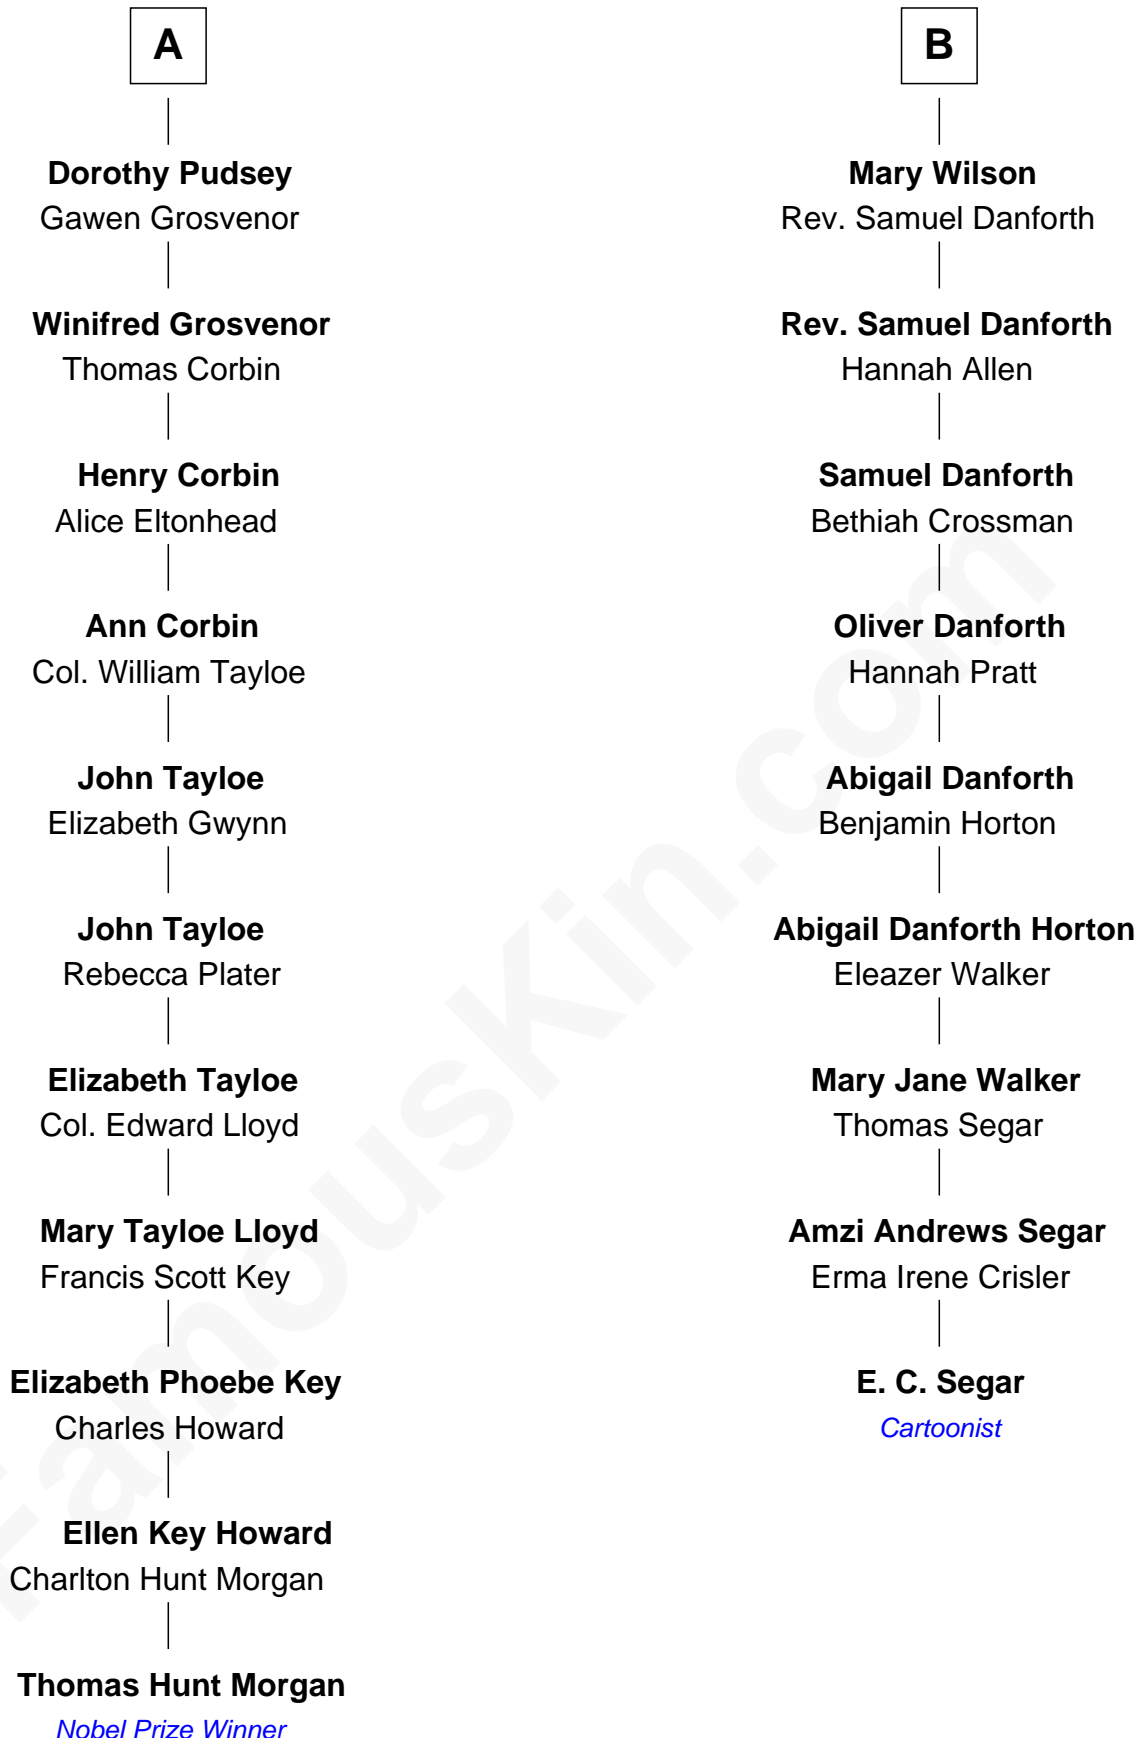

FamousKin.com

Relationship Chart of

Thomas Hunt Morgan

Nobel Prize Winner in Physiology or Medicine

15th cousin 2 times removed of

E. C. Segar

Cartoonist (Popeye creator)

E. C. Segar photo by [U. S. War Stamp Council](#)