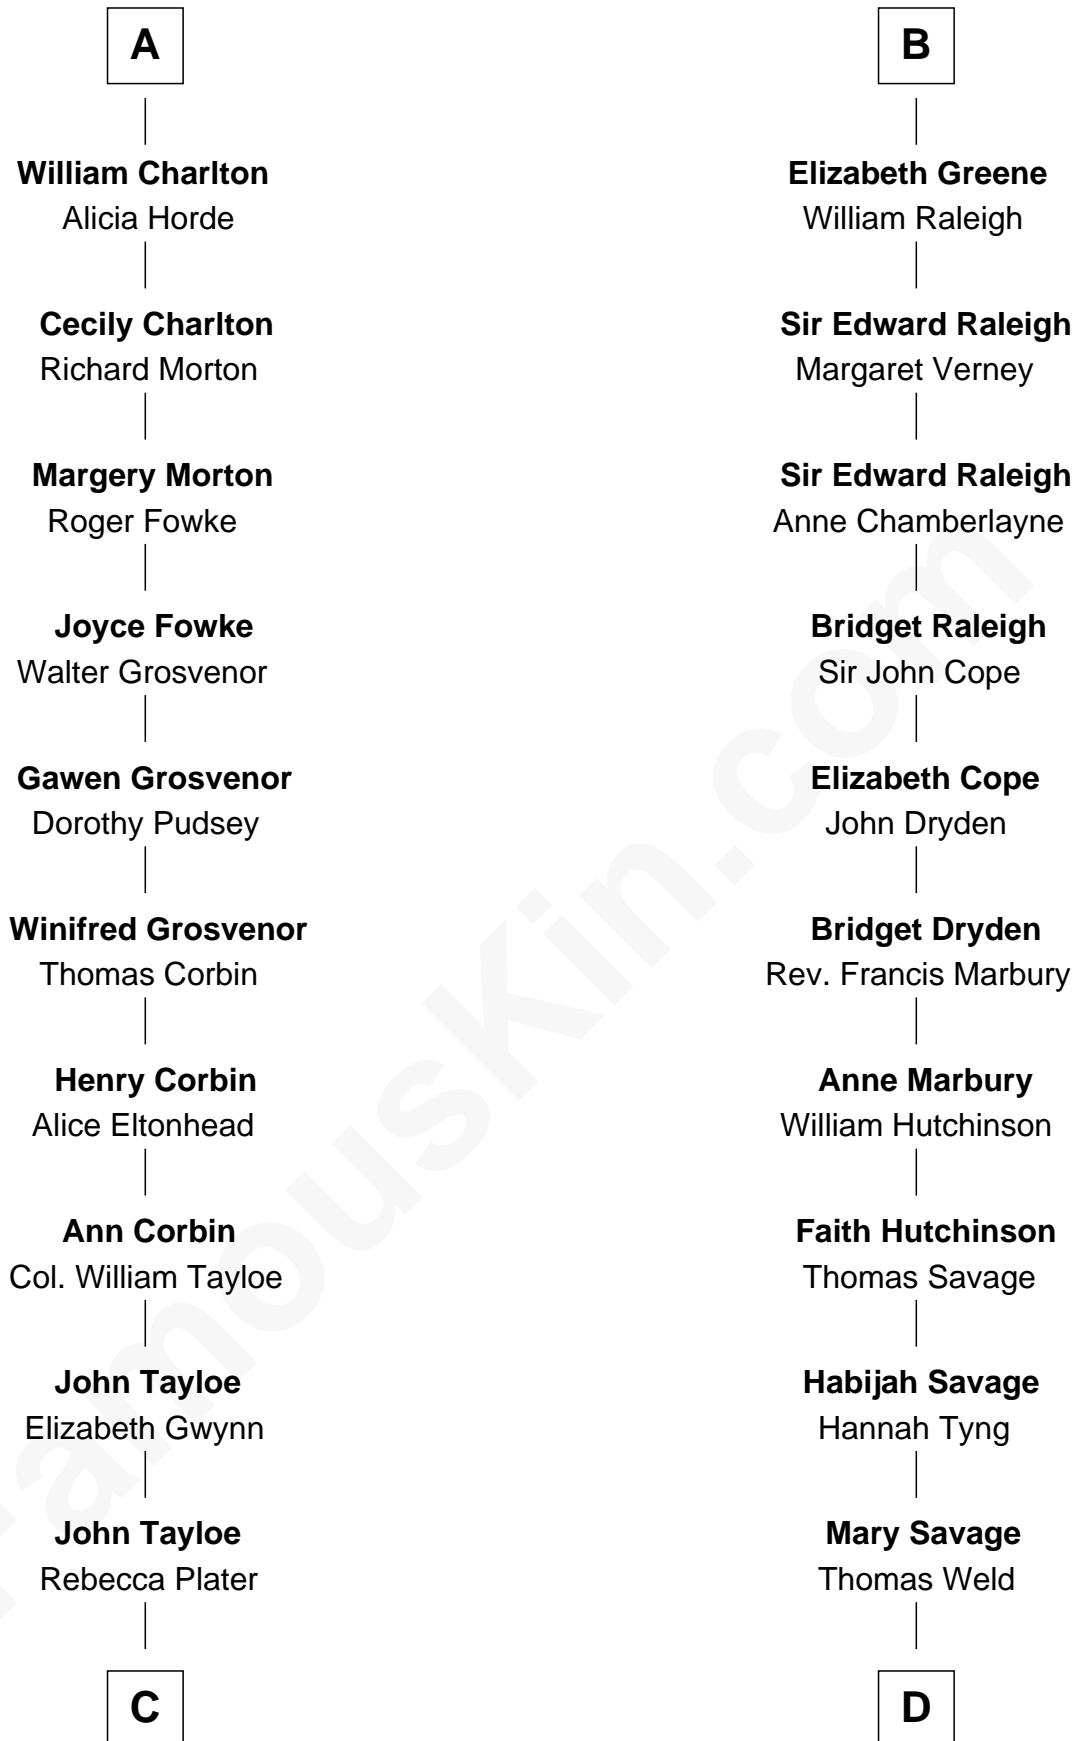

FamousKin.com

Relationship Chart of

Thomas Hunt Morgan

Nobel Prize Winner in Physiology or Medicine

21st cousin of

Melville Fuller

8th Chief Justice of the U.S. Supreme Court

Sir Roger de Somery

Nichole d'Aubenev

C

Elizabeth Tayloe
Col. Edward Lloyd

Mary Tayloe Lloyd
Francis Scott Key

Elizabeth Phoebe Key
Charles Howard

Ellen Key Howard
Charlton Hunt Morgan

Thomas Hunt Morgan
Nobel Prize Winner

D