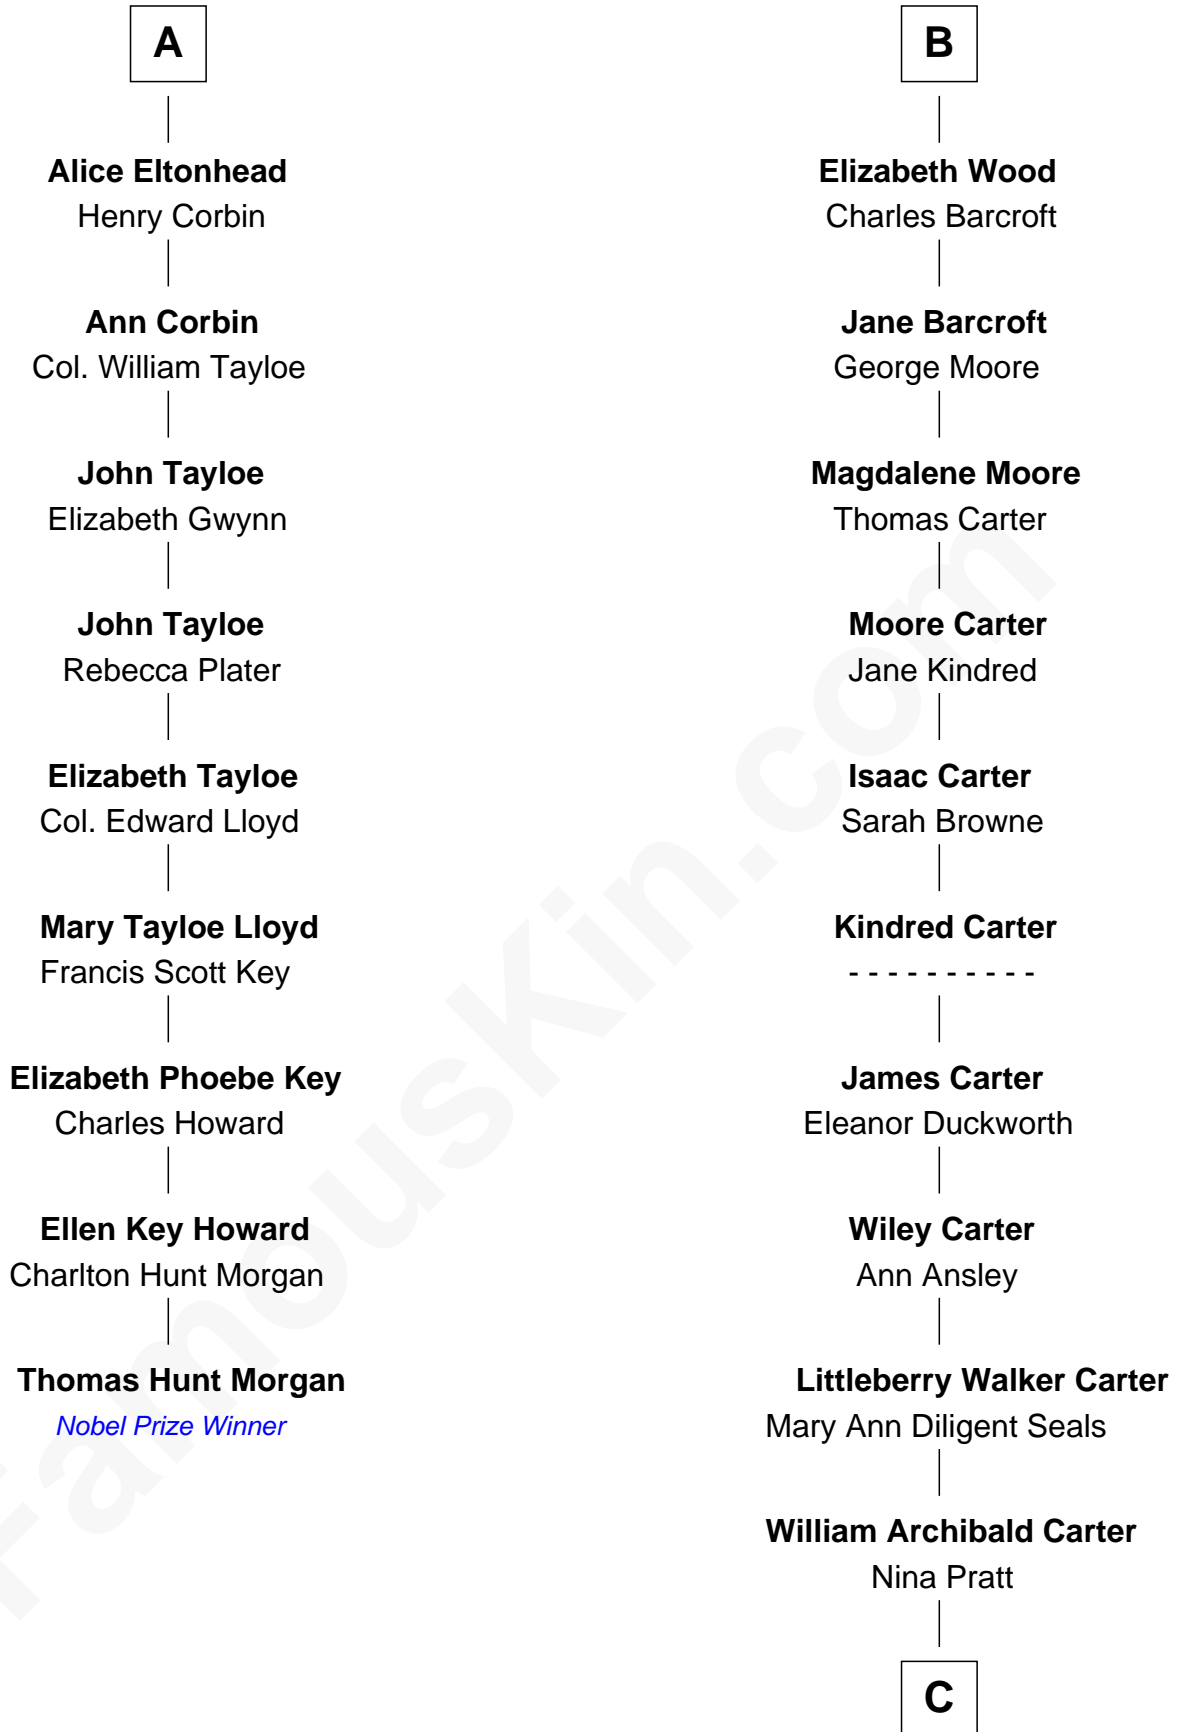

FamousKin.com

Relationship Chart of

Thomas Hunt Morgan

Nobel Prize Winner in Physiology or Medicine

15th cousin 3 times removed of

Jimmy Carter

39th U.S. President

Maud de Swinnerton

with husband
Sir John Savage

with husband
Sir William Ipstones

C

Earl Carter
Lillian Gordy

Jimmy Carter
39th U.S. President

FamousKin.com