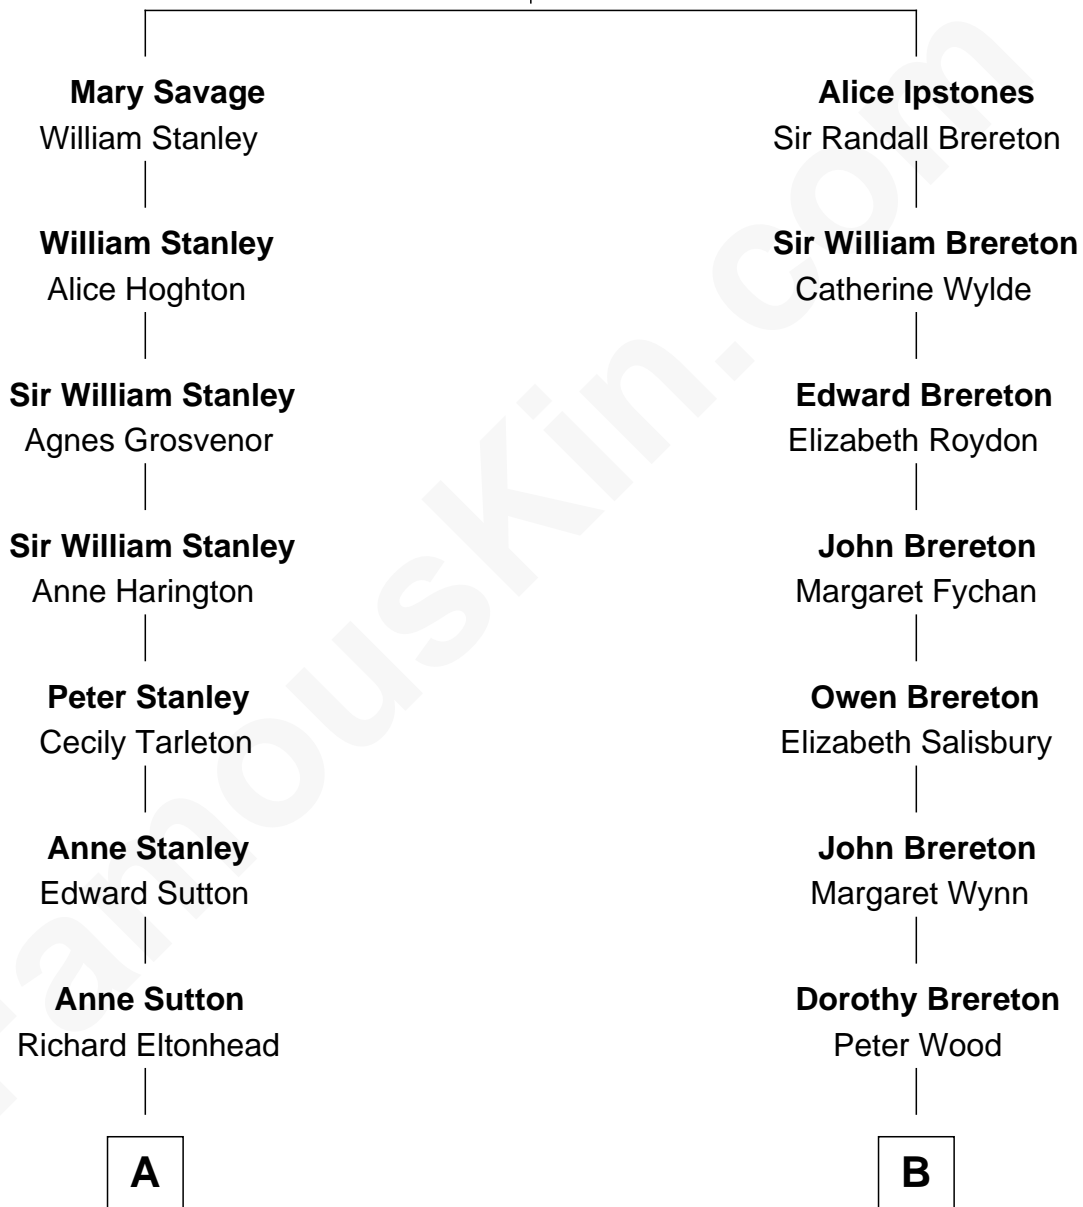

FamousKin.com

Relationship Chart of

Thomas Hunt Morgan

Nobel Prize Winner in Physiology or Medicine

15th cousin 3 times removed of

Jimmy Carter

39th U.S. President

Maud de Swinnerton

with husband
Sir John Savage

with husband
Sir William Ipstones

C

Earl Carter
Lillian Gordy

Jimmy Carter
39th U.S. President

FamousKin.com