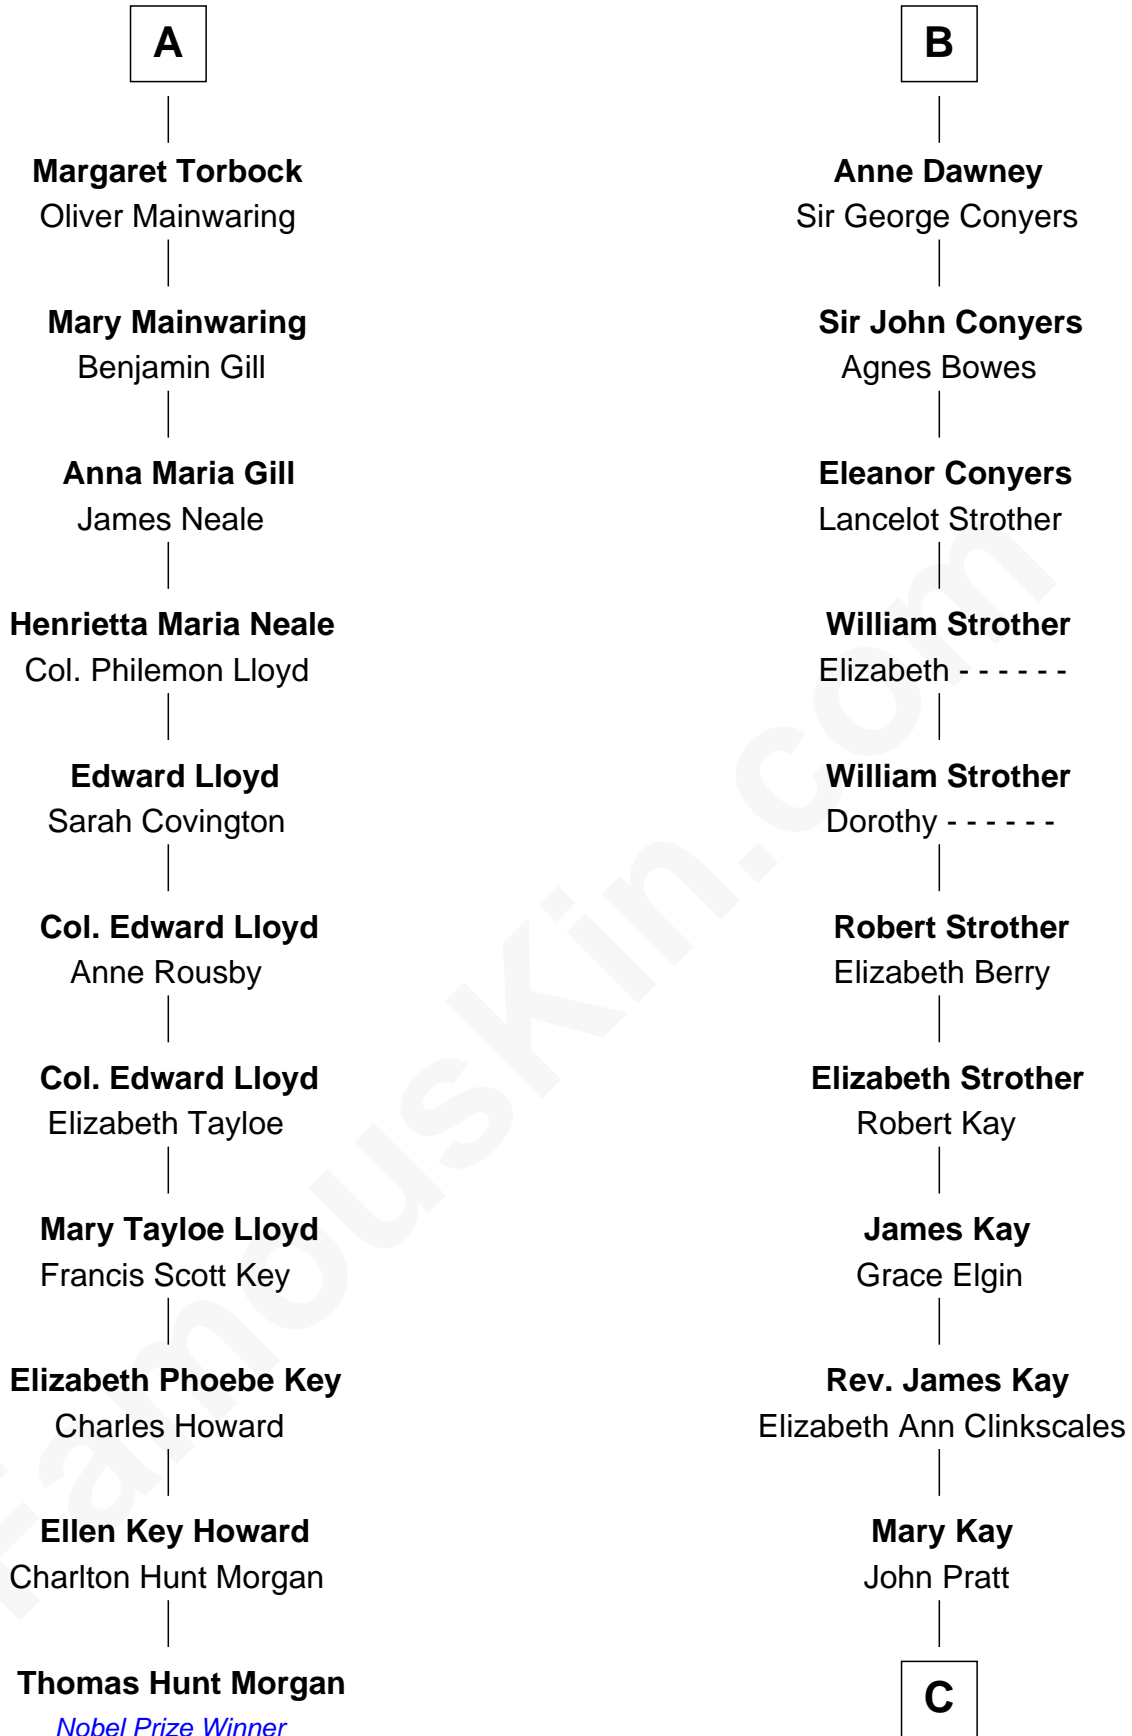

FamousKin.com

Relationship Chart of

Thomas Hunt Morgan

Nobel Prize Winner in Physiology or Medicine

17th cousin 3 times removed of

Jimmy Carter
39th U.S. President

Richard Fitzalan
Eleanor Plantagenet

Sir Richard Fitzalan
Elizabeth de Bohun

Elizabeth Fitzalan
Sir Robert Goushill

Joan Goushill
Sir Thomas Stanley

Sir John Stanley
Elizabeth Weever

Margery Stanley
Sir William Torbock

Thomas Torbock
Elizabeth Moore

William Torbock
Catherine Gerard

A

Joan Fitzalan

Humphrey de Bohun

Eleanor de Bohun
Sir Thomas Plantagenet

Anne Plantagenet
Sir William Bouchier

Sir John Bouchier
Margaret Berners

Joan Bouchier
Sir Henry Neville

Sir Richard Neville
Anne Stafford

Dorothy Neville
Sir John Dawney

B

C

James E. Pratt

Sophonra C. Cowan

Nina Pratt

William Archibald Carter

Earl Carter