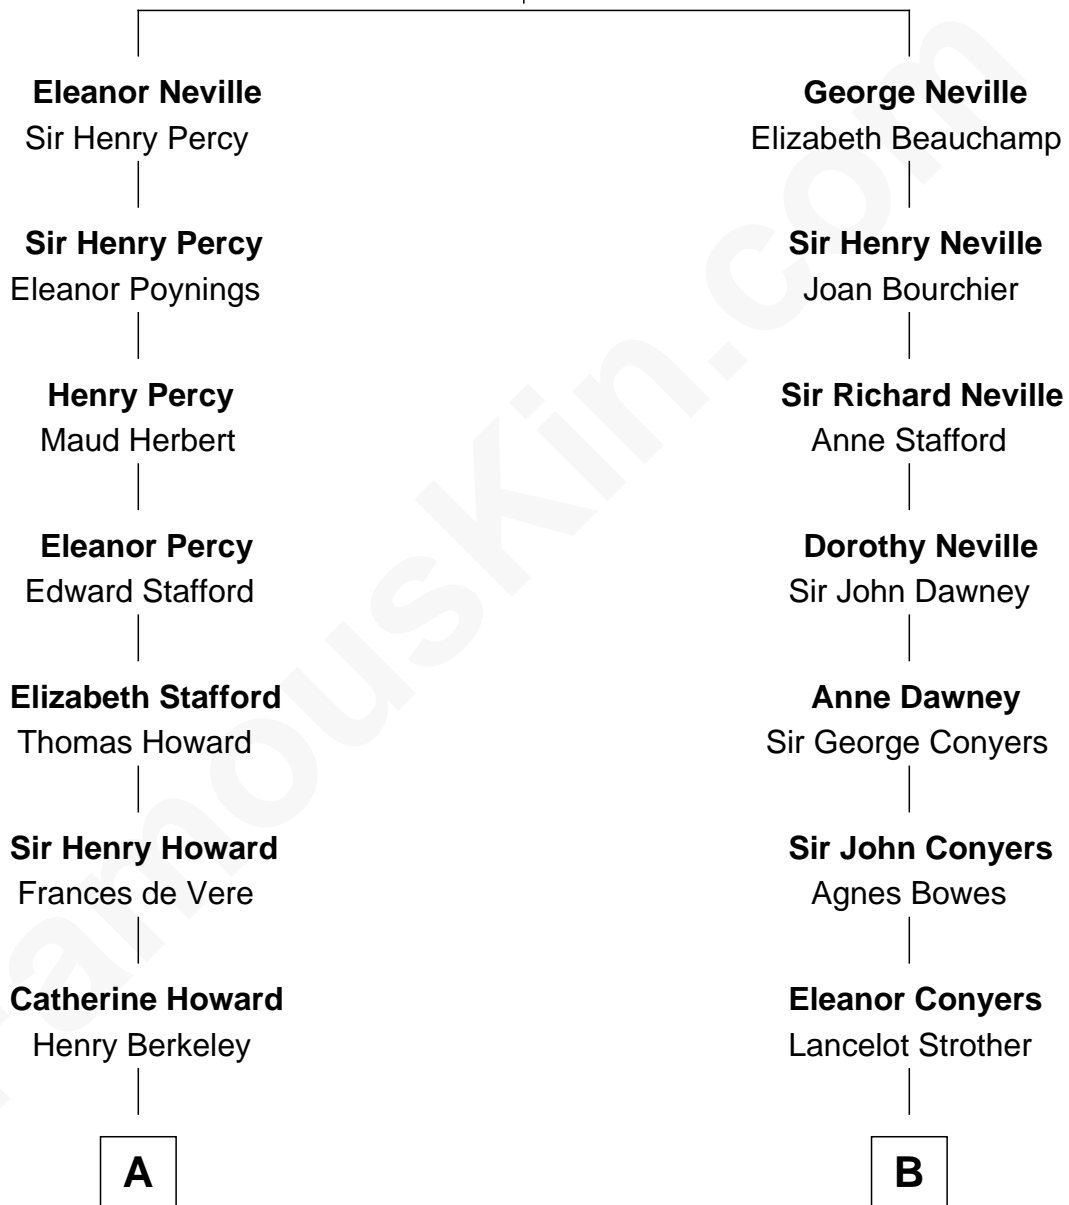

## Relationship Chart of

### Thomas Hunt Morgan

*Nobel Prize Winner in Physiology or Medicine*

17th cousin 1 time removed of

**Jimmy Carter**  
*39th U.S. President*

**Sir Ralph Neville**  
Joan Beaufort

**C**

—  
**Ellen Key Howard**  
Charlton Hunt Morgan

—  
**Thomas Hunt Morgan**  
*Nobel Prize Winner*

FamousKin.com