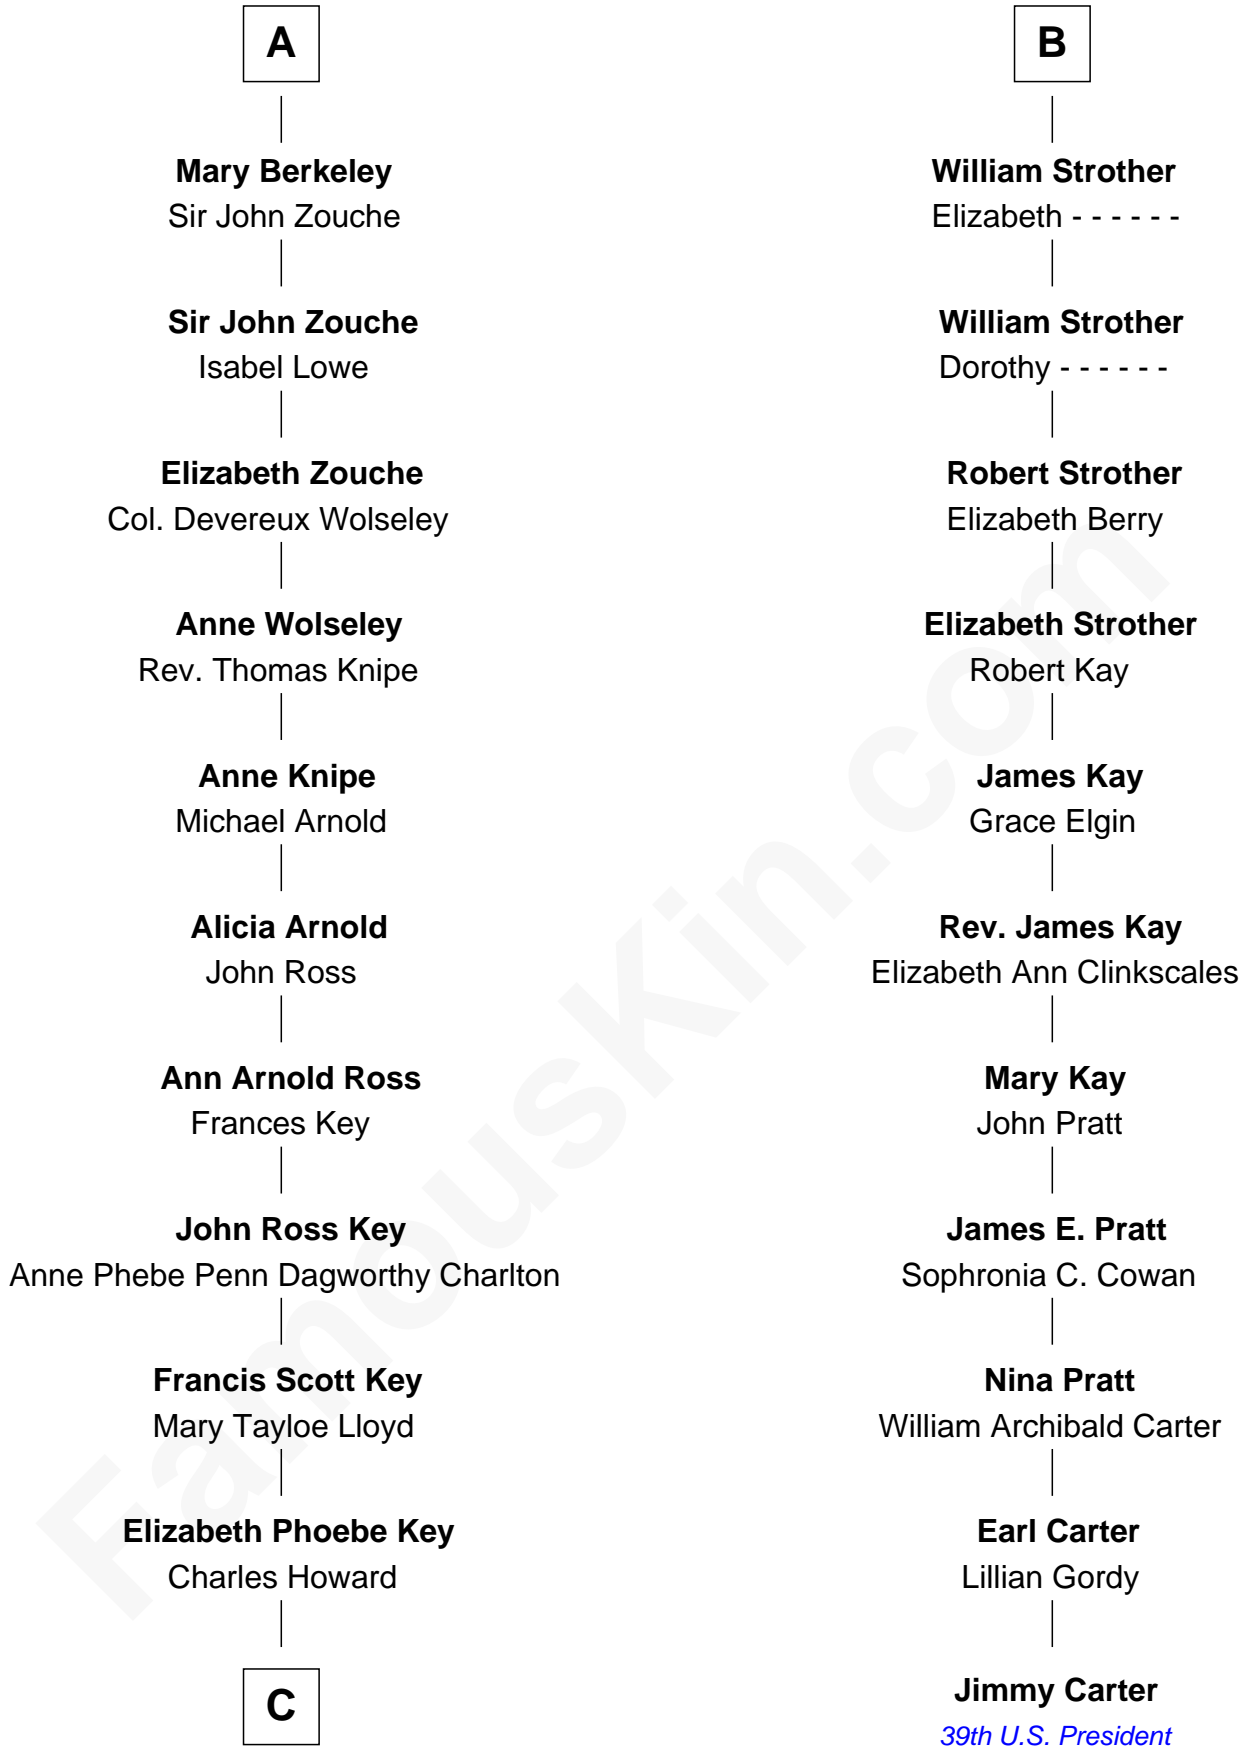

## Relationship Chart of

### Thomas Hunt Morgan

*Nobel Prize Winner in Physiology or Medicine*

17th cousin 1 time removed of

**Jimmy Carter**  
*39th U.S. President*

**Sir Ralph Neville**  
Joan Beaufort

**C**

—  
**Ellen Key Howard**  
Charlton Hunt Morgan

—  
**Thomas Hunt Morgan**  
*Nobel Prize Winner*

FamousKin.com