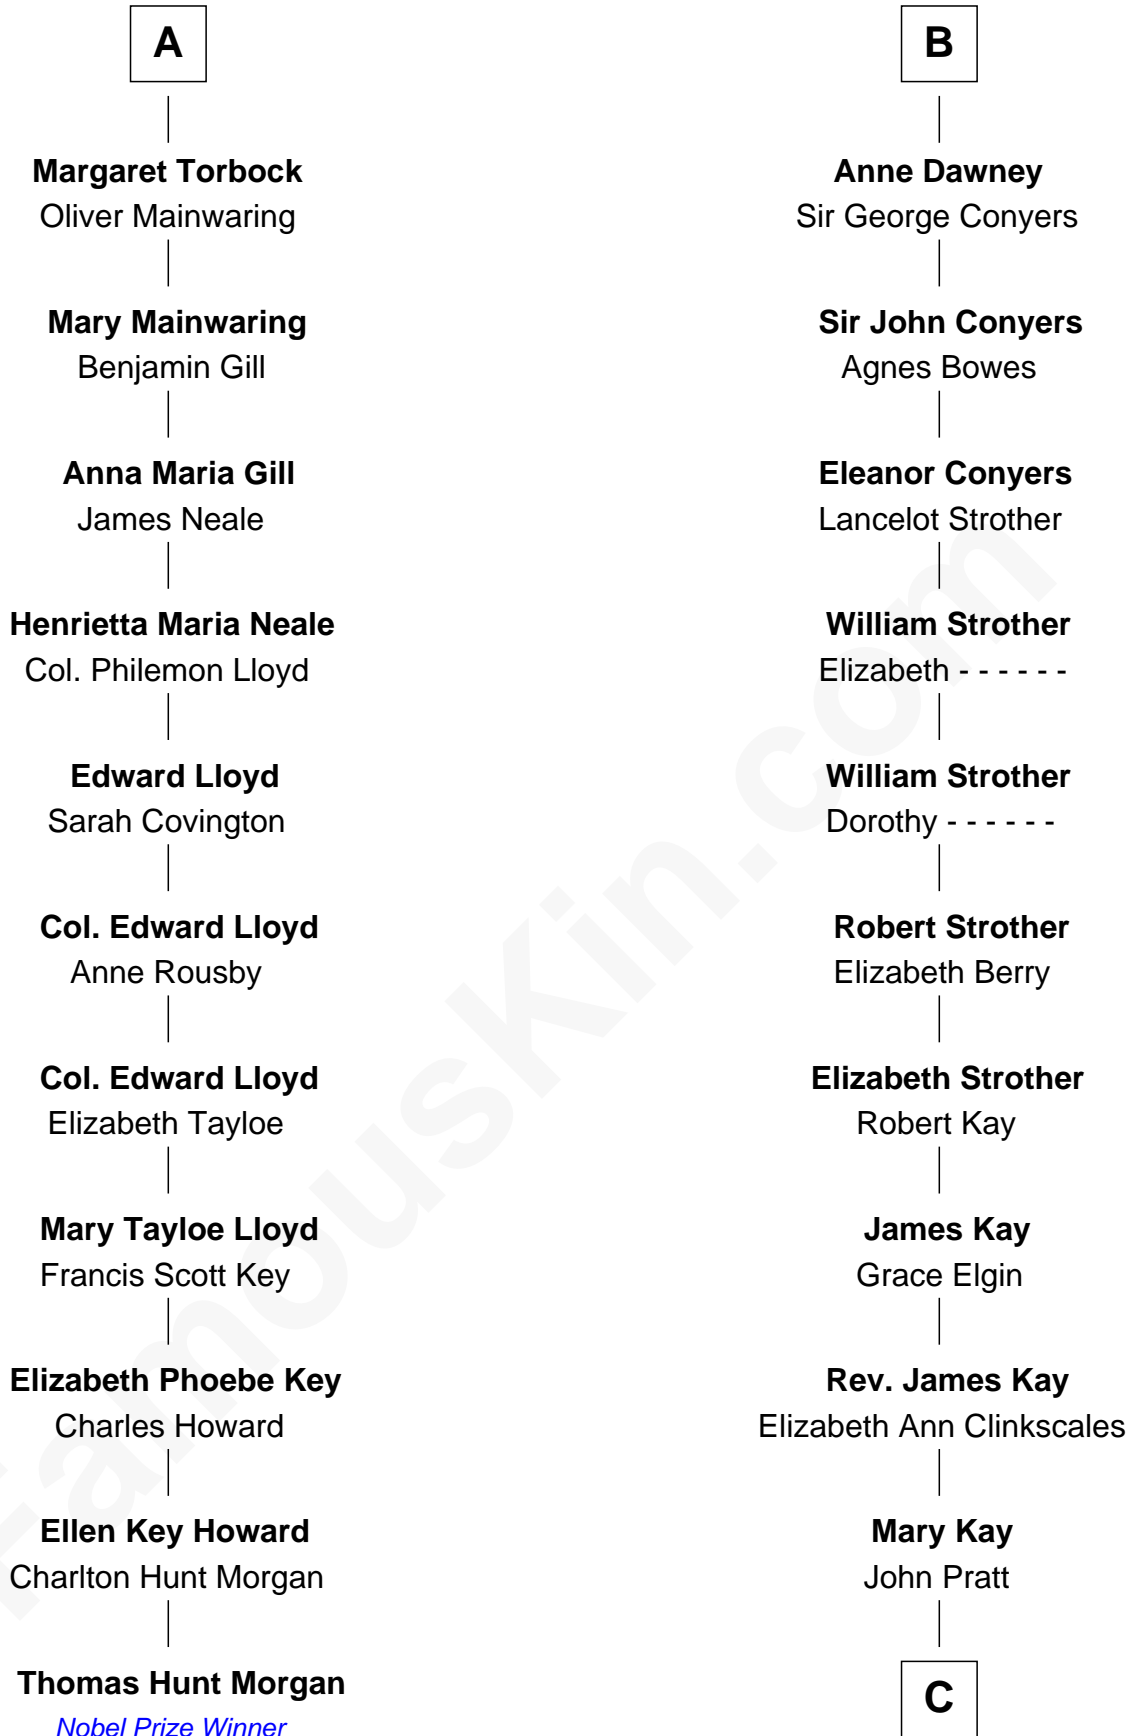

## Relationship Chart of

### Thomas Hunt Morgan

*Nobel Prize Winner in Physiology or Medicine*

17th cousin 3 times removed of

**Jimmy Carter**  
*39th U.S. President*

**Sir William de Bohun**  
Elizabeth de Badlesmere

**C**

**James E. Pratt**

Sophonra C. Cowan

**Nina Pratt**

William Archibald Carter

**Earl Carter**

Lillian Gordy

**Jimmy Carter**

*39th U.S. President*

FamousKin.com