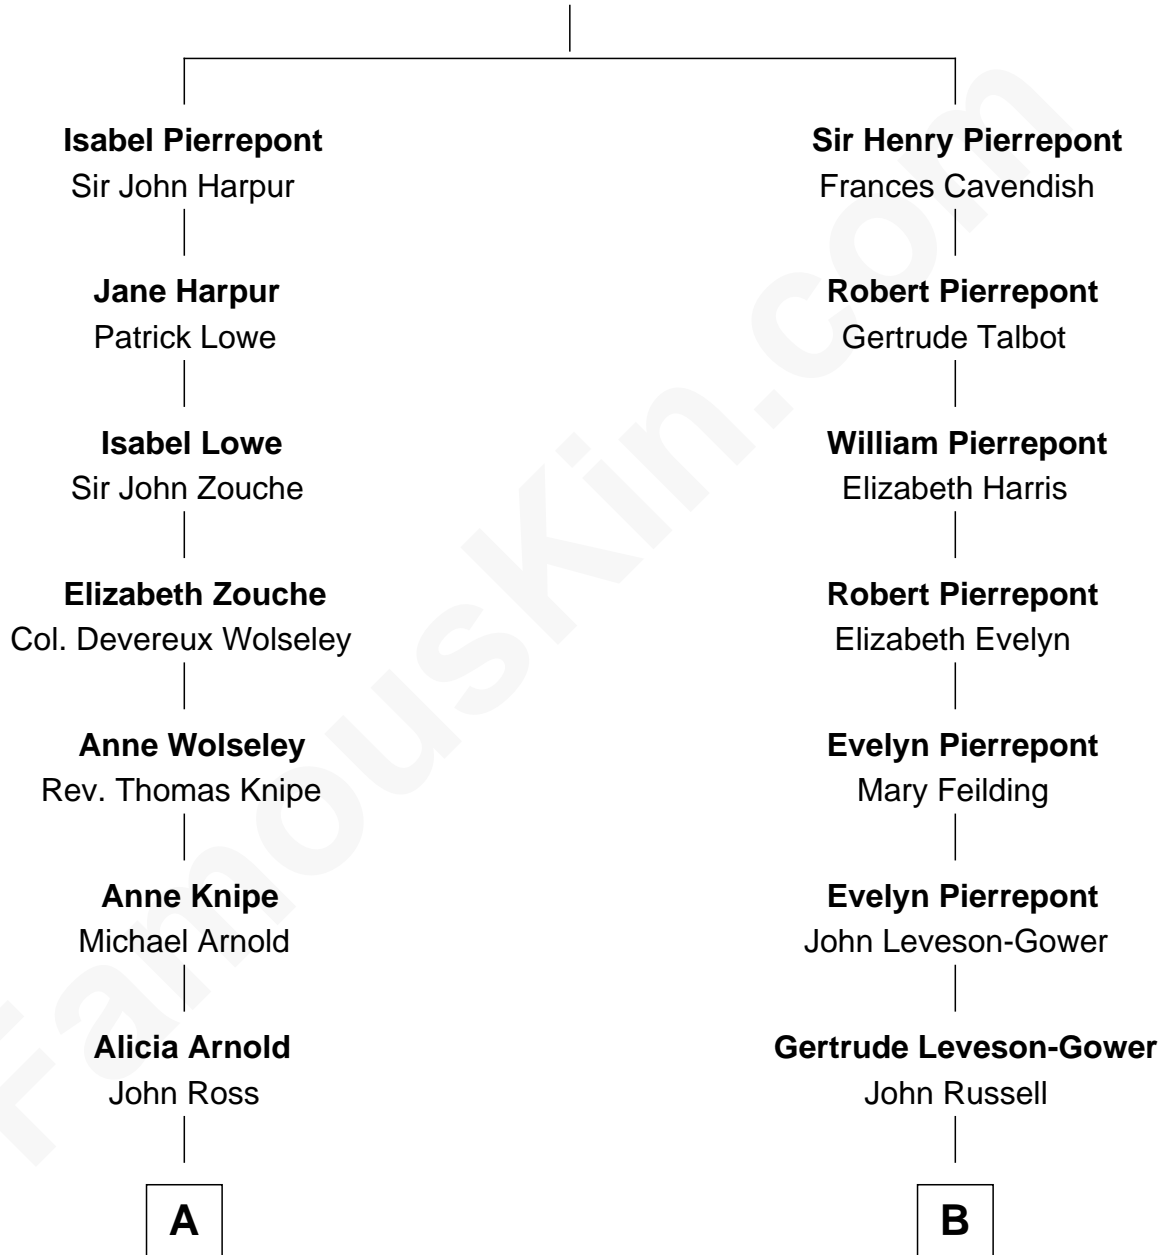

FamousKin.com

Relationship Chart of

Thomas Hunt Morgan

Nobel Prize Winner in Physiology or Medicine

12th cousin of

Sir Winston Churchill

Prime Minister of the United Kingdom

Sir George Pierrepont

Winifred Thwaites

A

Ann Arnold Ross

Frances Key

John Ross Key

Anne Phebe Penn Dagworthy Charlton

Francis Scott Key

Mary Tayloe Lloyd