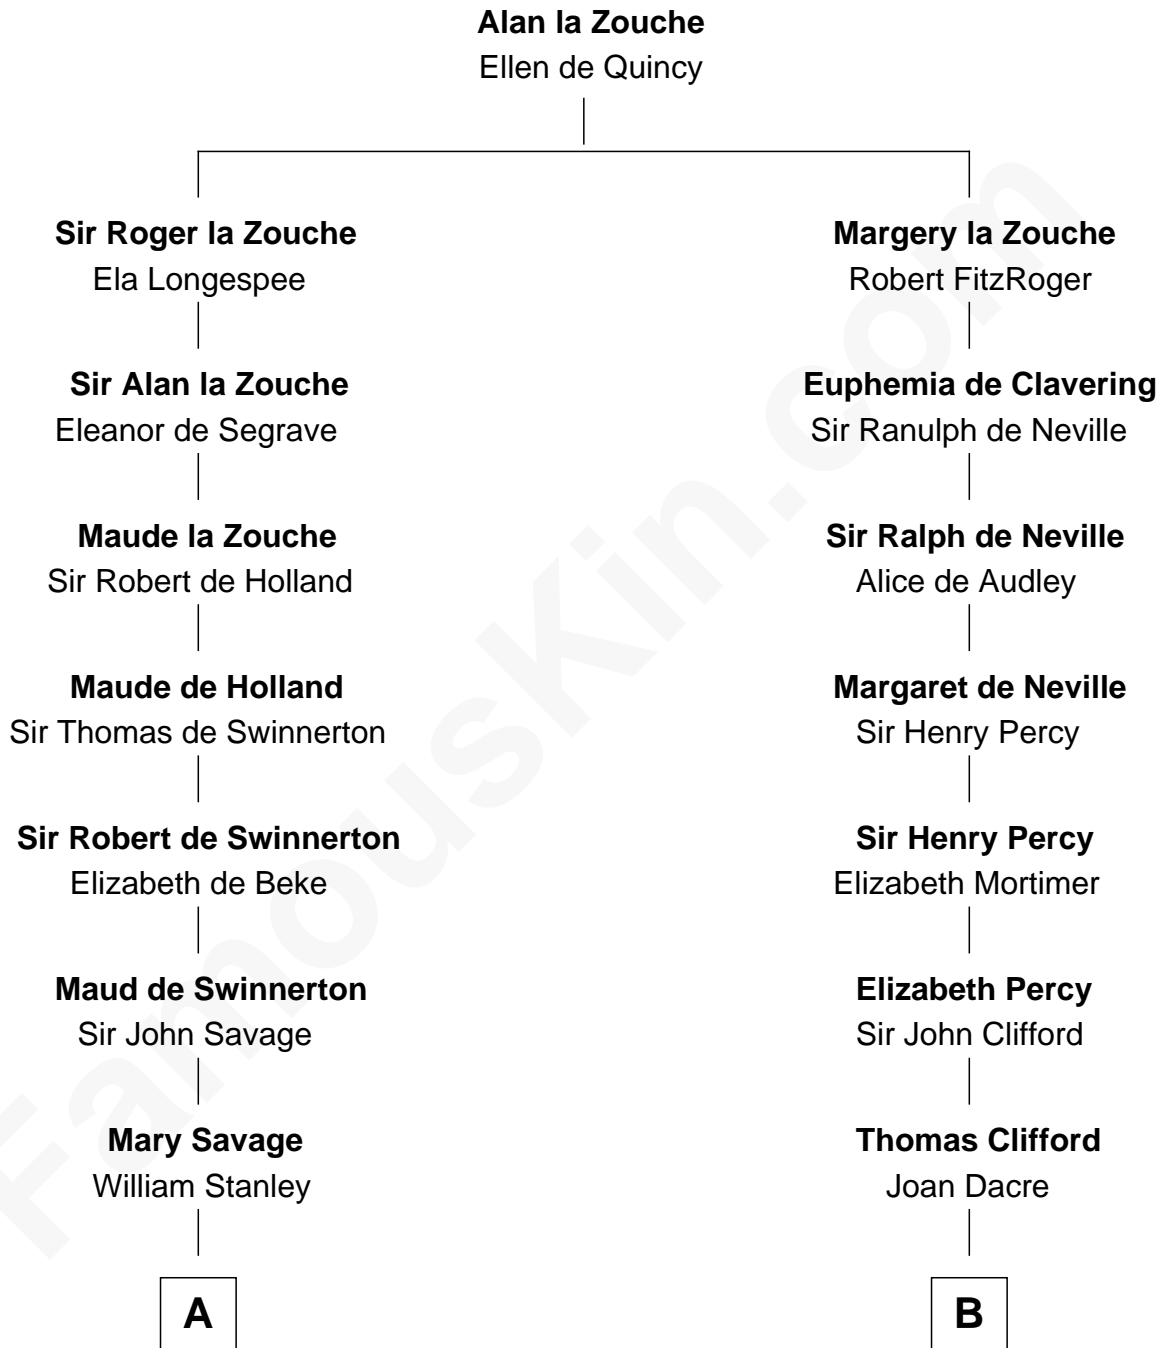

FamousKin.com

Relationship Chart of

Thomas Hunt Morgan

Nobel Prize Winner in Physiology or Medicine

21st cousin of

William Howard Taft

27th U.S. President

C

Elizabeth Tayloe
Col. Edward Lloyd

Mary Tayloe Lloyd
Francis Scott Key

Elizabeth Phoebe Key
Charles Howard

Ellen Key Howard
Charlton Hunt Morgan

Thomas Hunt Morgan
Nobel Prize Winner

D

Abner Rawson
Mary Allen

Rhoda Rawson
Aaron Taft

Peter Rawson Taft
Sylvia Howard

Alphonso Taft
Louisa Maria Torrey

William Howard Taft
27th U.S. President