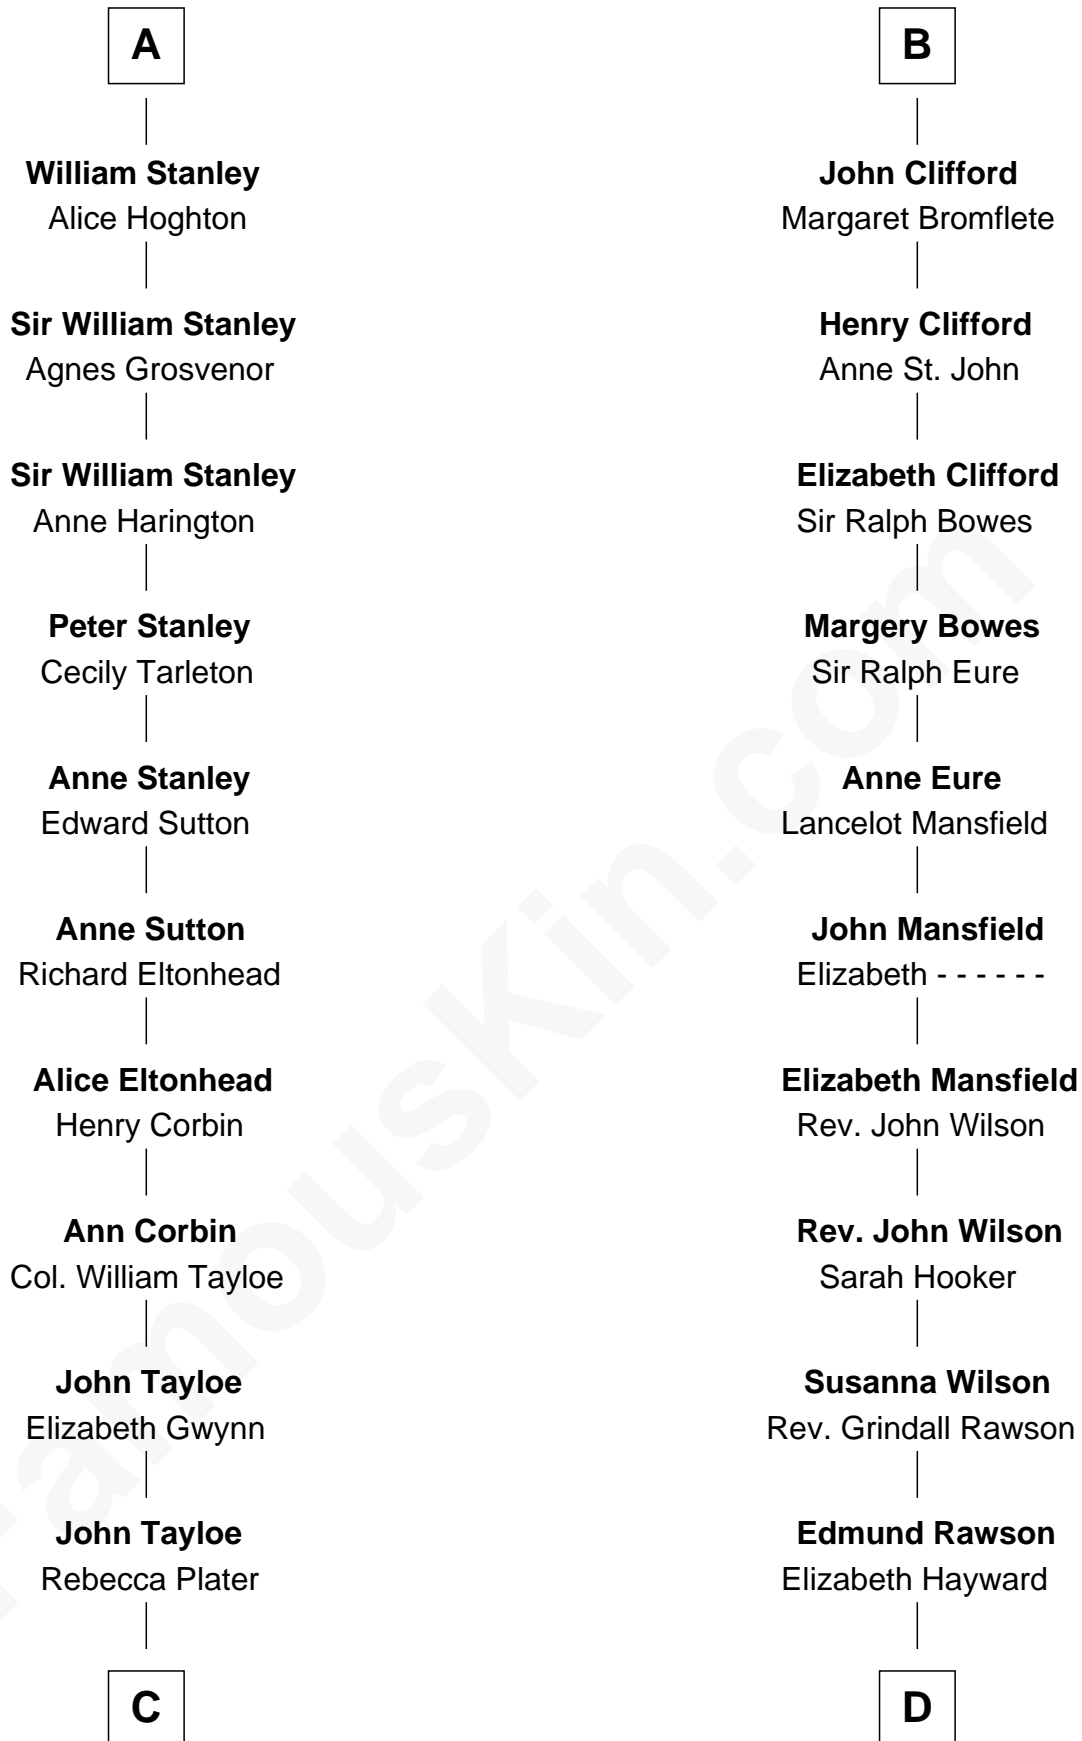

FamousKin.com

Relationship Chart of

Thomas Hunt Morgan

Nobel Prize Winner in Physiology or Medicine

21st cousin of

William Howard Taft

27th U.S. President

C

Elizabeth Tayloe
Col. Edward Lloyd

Mary Tayloe Lloyd
Francis Scott Key

Elizabeth Phoebe Key
Charles Howard

Ellen Key Howard
Charlton Hunt Morgan

Thomas Hunt Morgan
Nobel Prize Winner

D

Abner Rawson
Mary Allen

Rhoda Rawson
Aaron Taft

Peter Rawson Taft
Sylvia Howard

Alphonso Taft
Louisa Maria Torrey

William Howard Taft
27th U.S. President