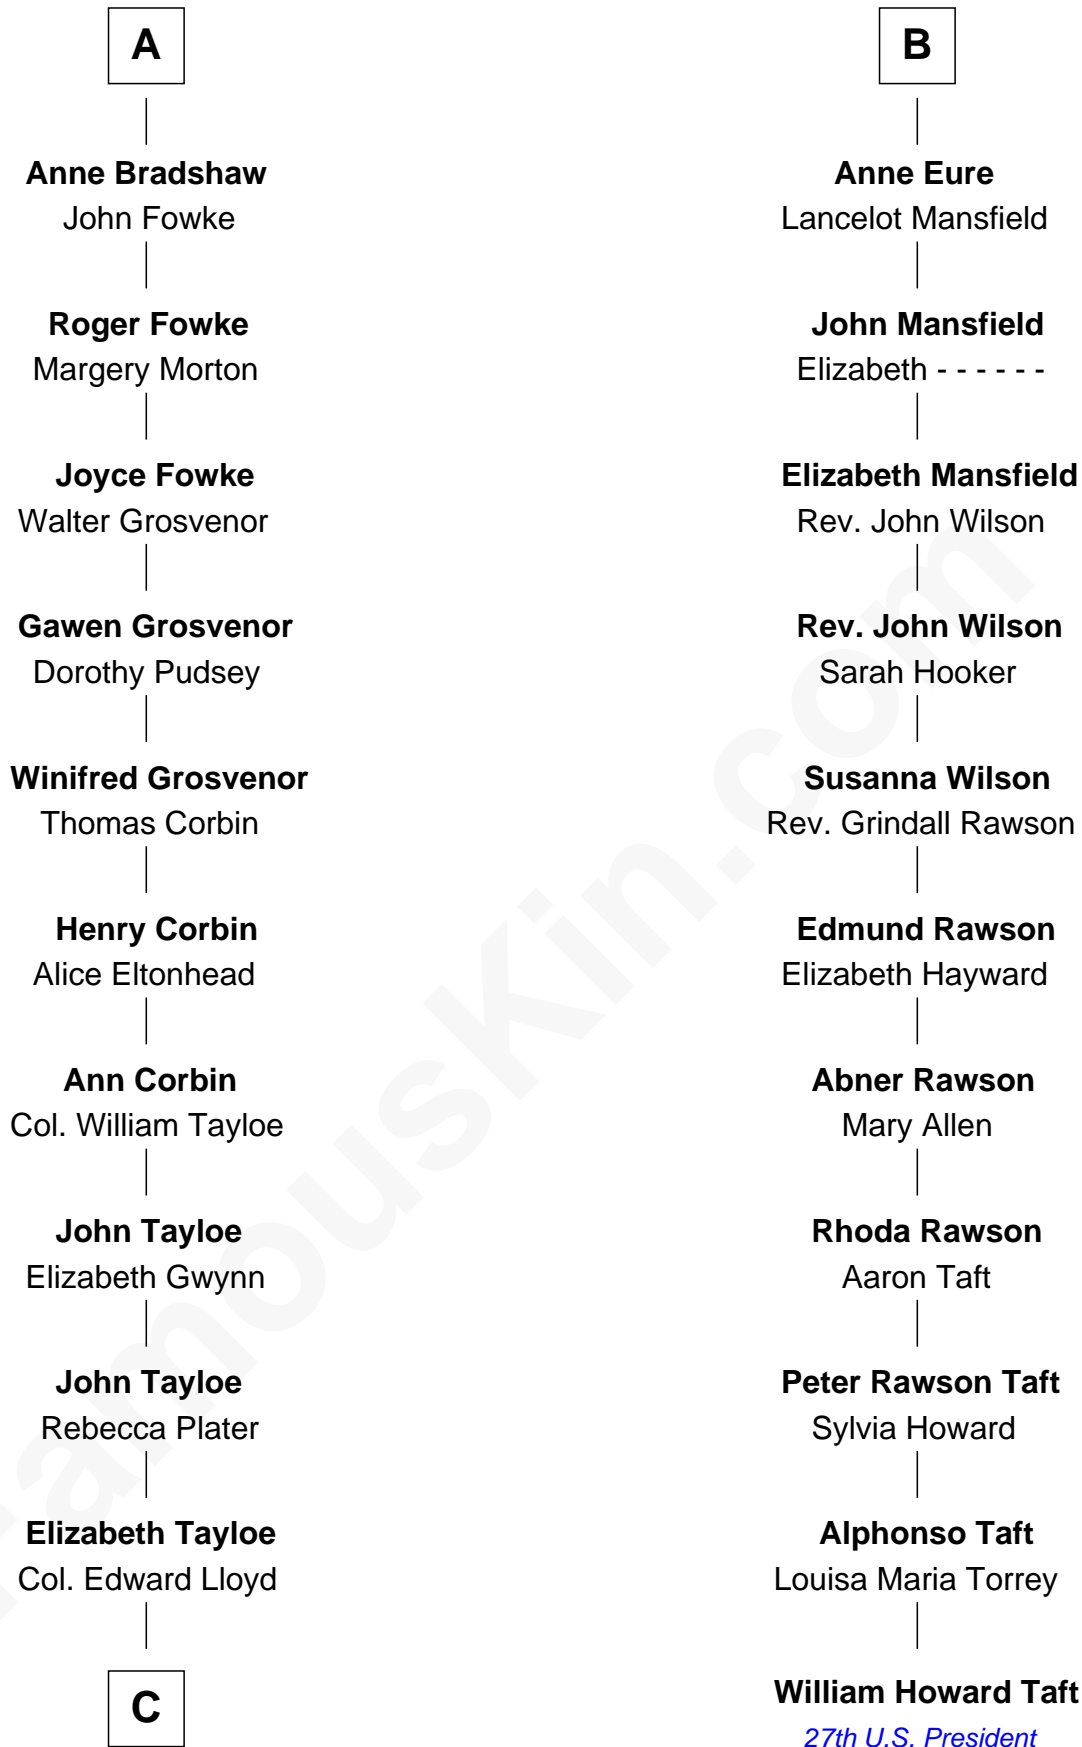

FamousKin.com

Relationship Chart of

Thomas Hunt Morgan

Nobel Prize Winner in Physiology or Medicine

17th cousin 3 times removed of

William Howard Taft

27th U.S. President

C

—
Mary Tayloe Lloyd

Francis Scott Key

—
Elizabeth Phoebe Key

Charles Howard

—
Ellen Key Howard

Charlton Hunt Morgan

—
Thomas Hunt Morgan

Nobel Prize Winner