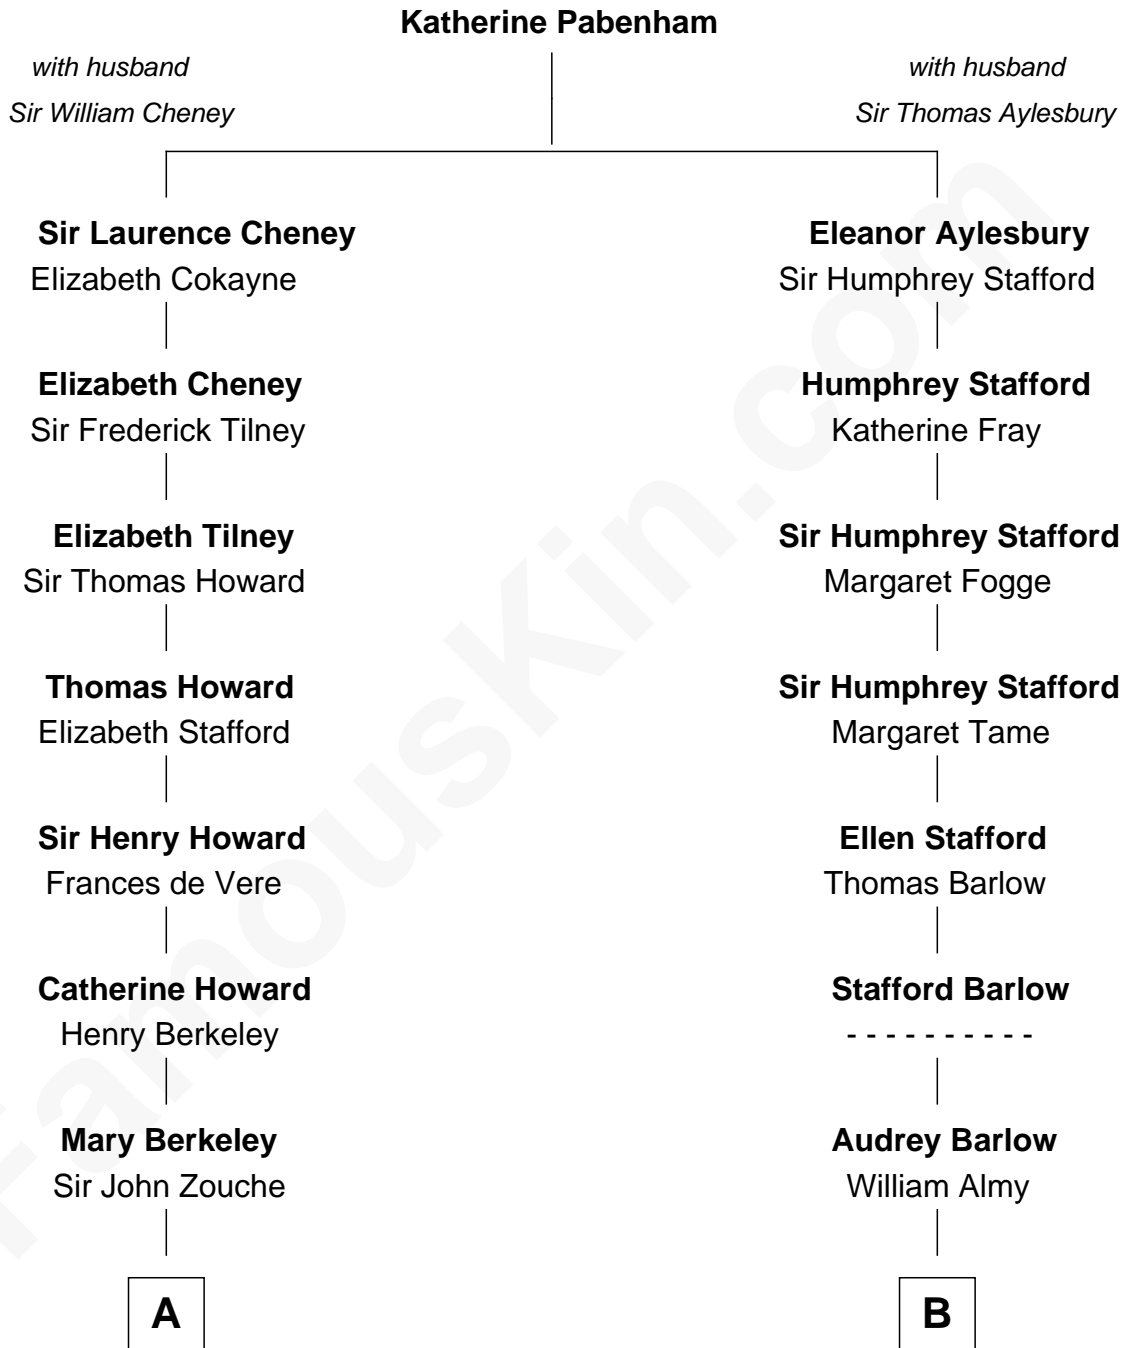

## Relationship Chart of

### Mitt Romney

*70th Governor of Massachusetts*

**A**

**Sir John Zouche**

Isabel Lowe

**Elizabeth Zouche**

Col. Devereux Wolseley

**Anne Wolseley**