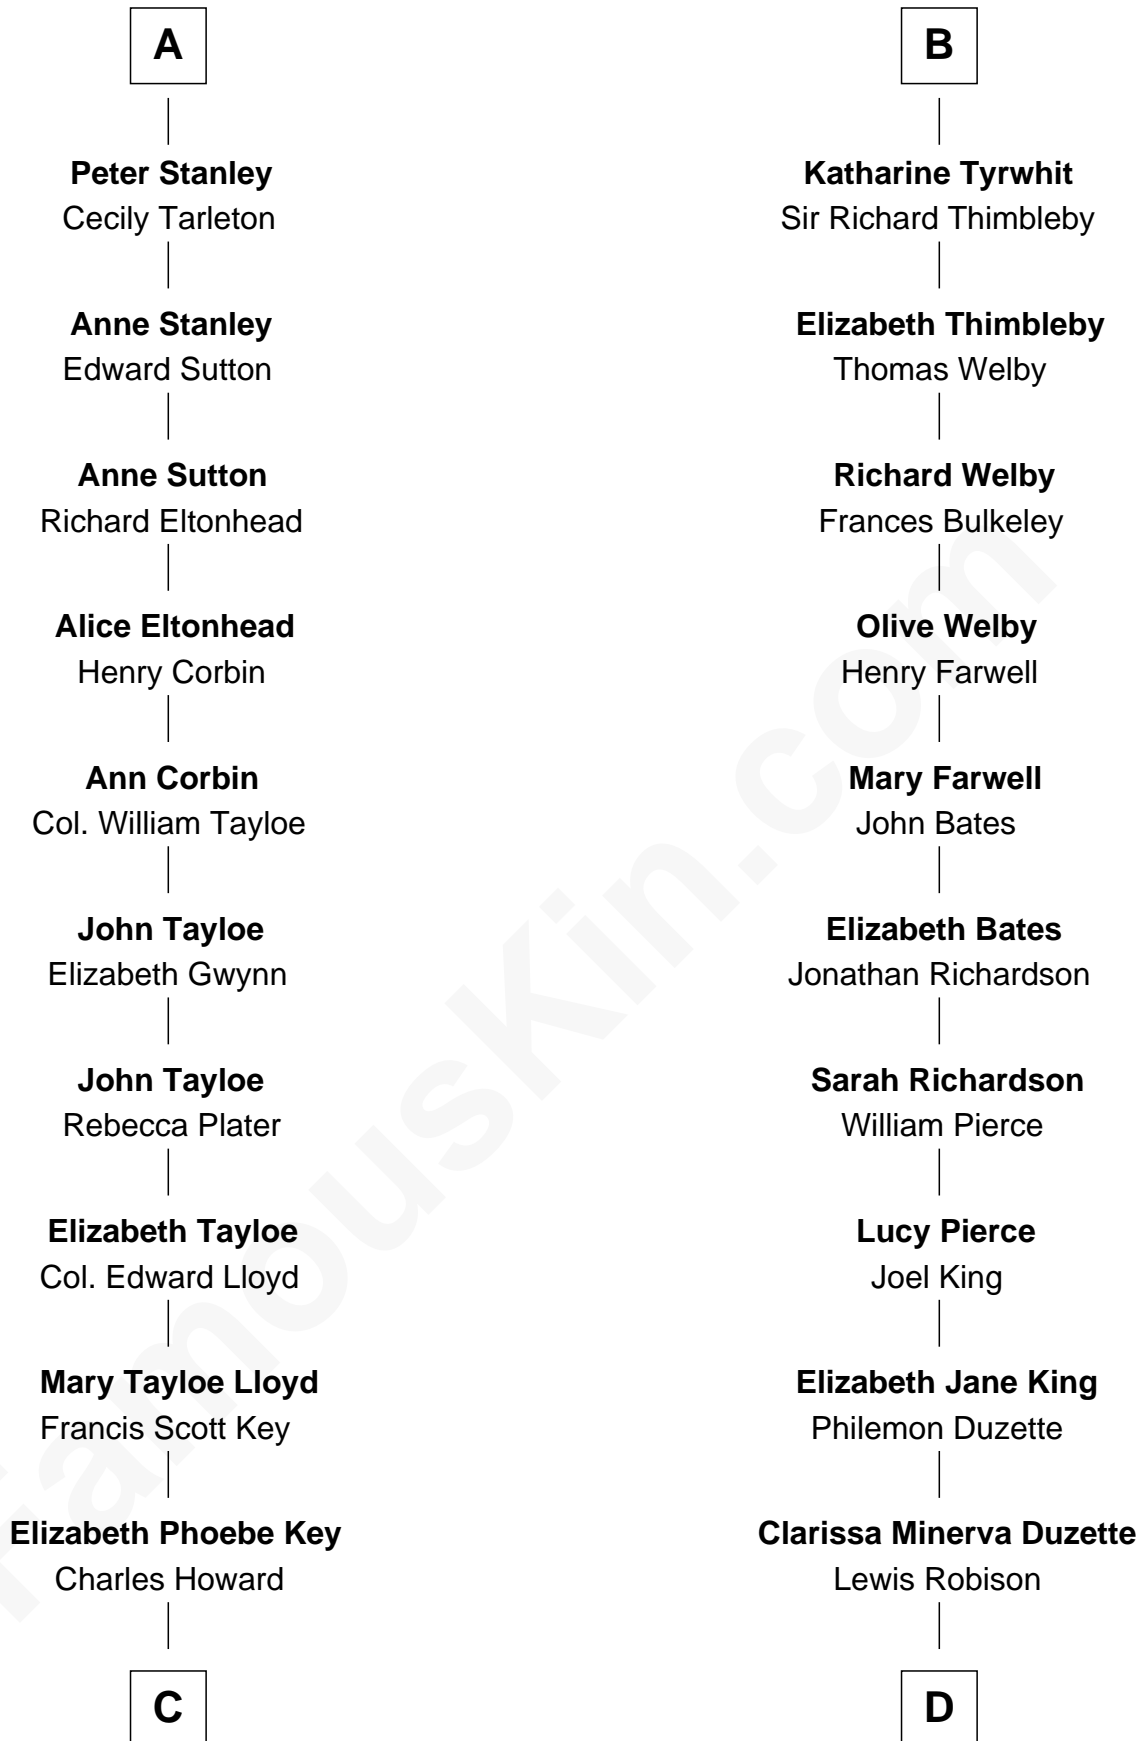

FamousKin.com

Relationship Chart of

Thomas Hunt Morgan

Nobel Prize Winner in Physiology or Medicine

18th cousin 2 times removed of

Mitt Romney

70th Governor of Massachusetts

Sir Robert de Holland

Maude la Zouche

C

Ellen Key Howard
Charlton Hunt Morgan

Thomas Hunt Morgan
Nobel Prize Winner

D

Charles Edward Robison
Rosetta Mary Berry

Alma Luella Robison
Harold Arundel LaFount

Lenore Emily LaFount
George Wilcken Romney

Mitt Romney
70th Governor of Massachusetts

FamousKin.com