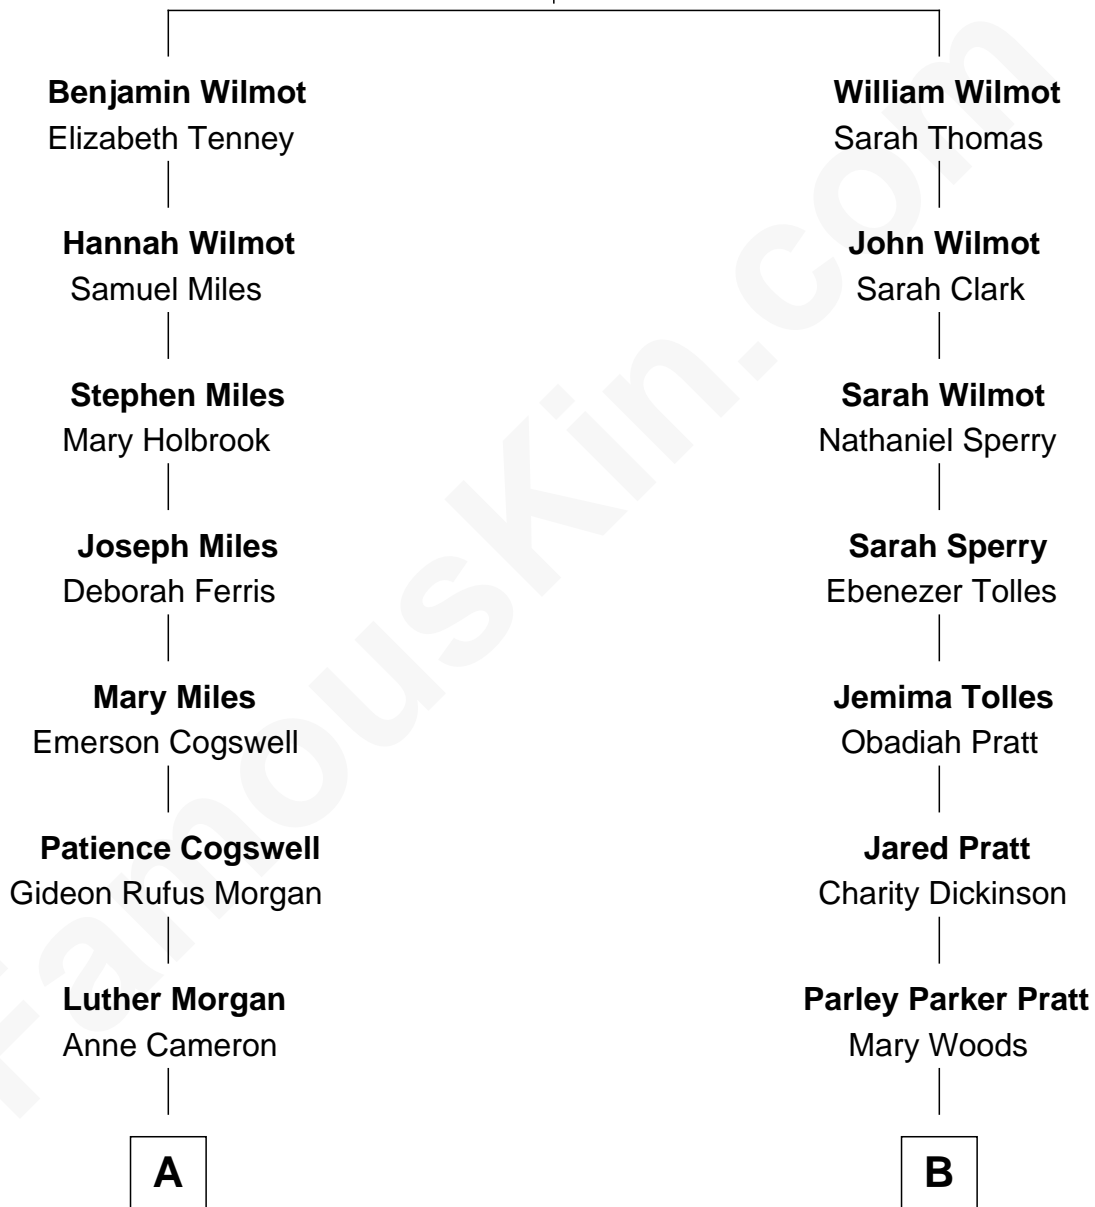

FamousKin.com

Relationship Chart of

Thomas Hunt Morgan

Nobel Prize Winner in Physiology or Medicine

9th cousin of

George Romney

43rd Governor of Michigan

Benjamin Wilmot

Ann - - - - -

A

Calvin Cogswell Morgan

Henrietta Hunt

Charlton Hunt Morgan

Ellen Key Howard

Thomas Hunt Morgan

Nobel Prize Winner

B

Helaman Pratt

Anna Johanna Dorothy Wilcken

Anna Amelia Pratt

Gaskell Samuel Romney

George Romney

43rd Governor of Michigan

FamousKin.com