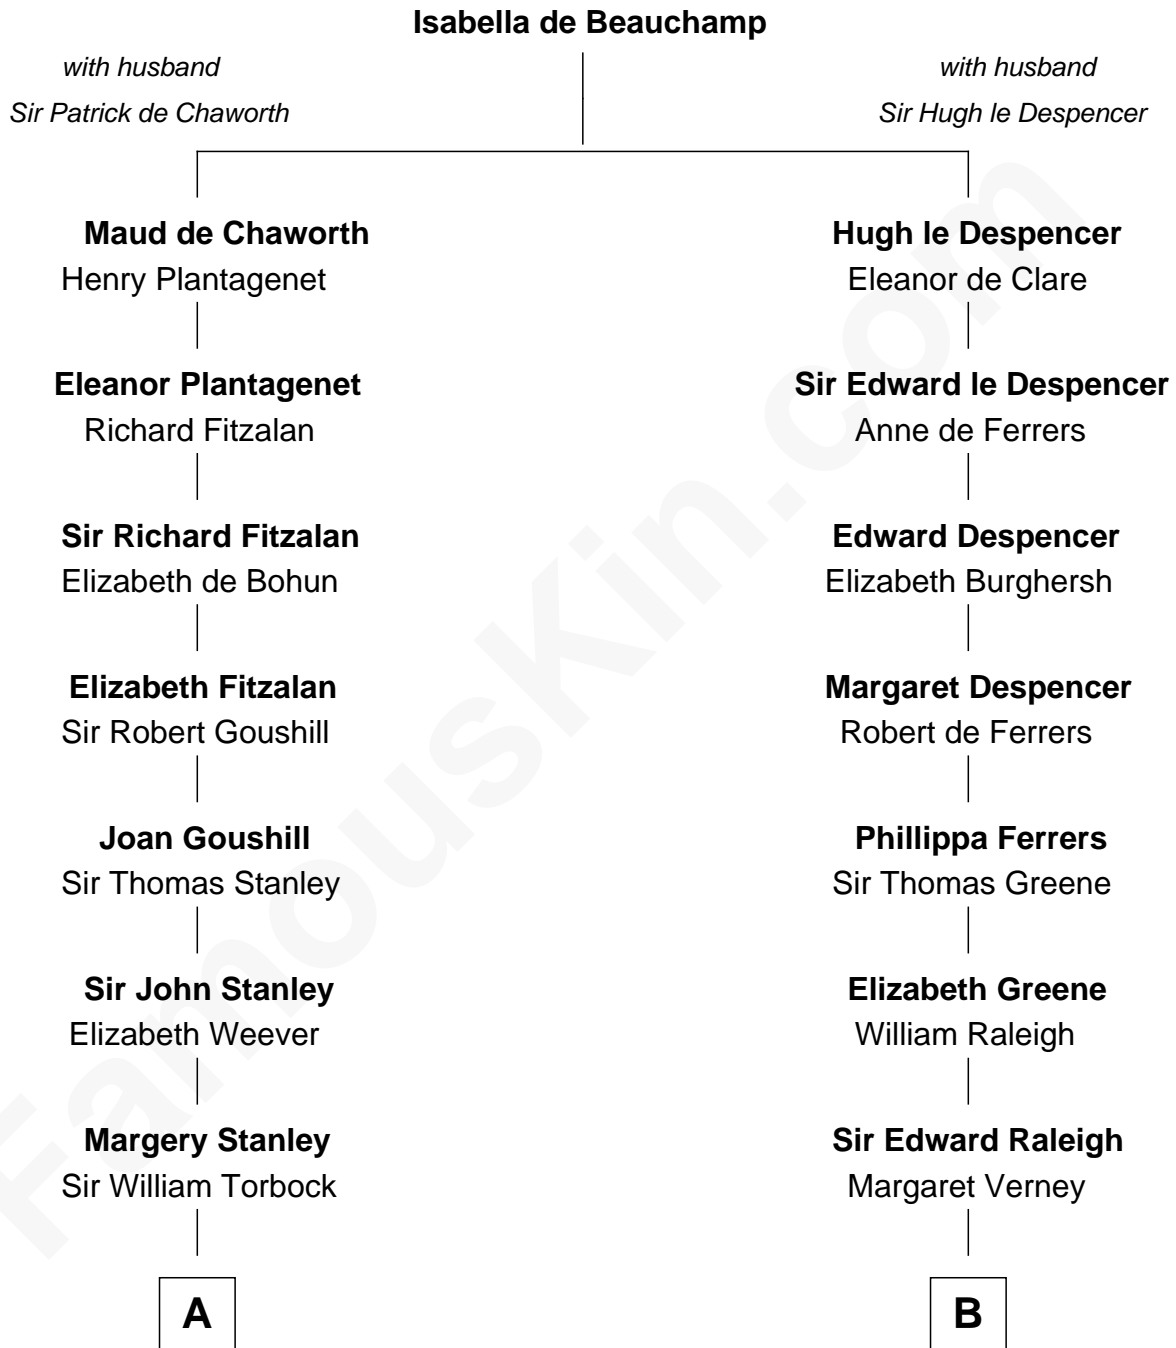

FamousKin.com

Relationship Chart of

Thomas Hunt Morgan

Nobel Prize Winner in Physiology or Medicine

19th cousin 2 times removed of

George Romney

43rd Governor of Michigan

C

Elizabeth Phoebe Key

Charles Howard

Ellen Key Howard

Charlton Hunt Morgan

Thomas Hunt Morgan

Nobel Prize Winner

D

Charity Dickinson

Jared Pratt

Parley Parker Pratt

Mary Woods

Helaman Pratt

Anna Johanna Dorothy Wilcken

Anna Amelia Pratt

Gaskell Samuel Romney

George Romney