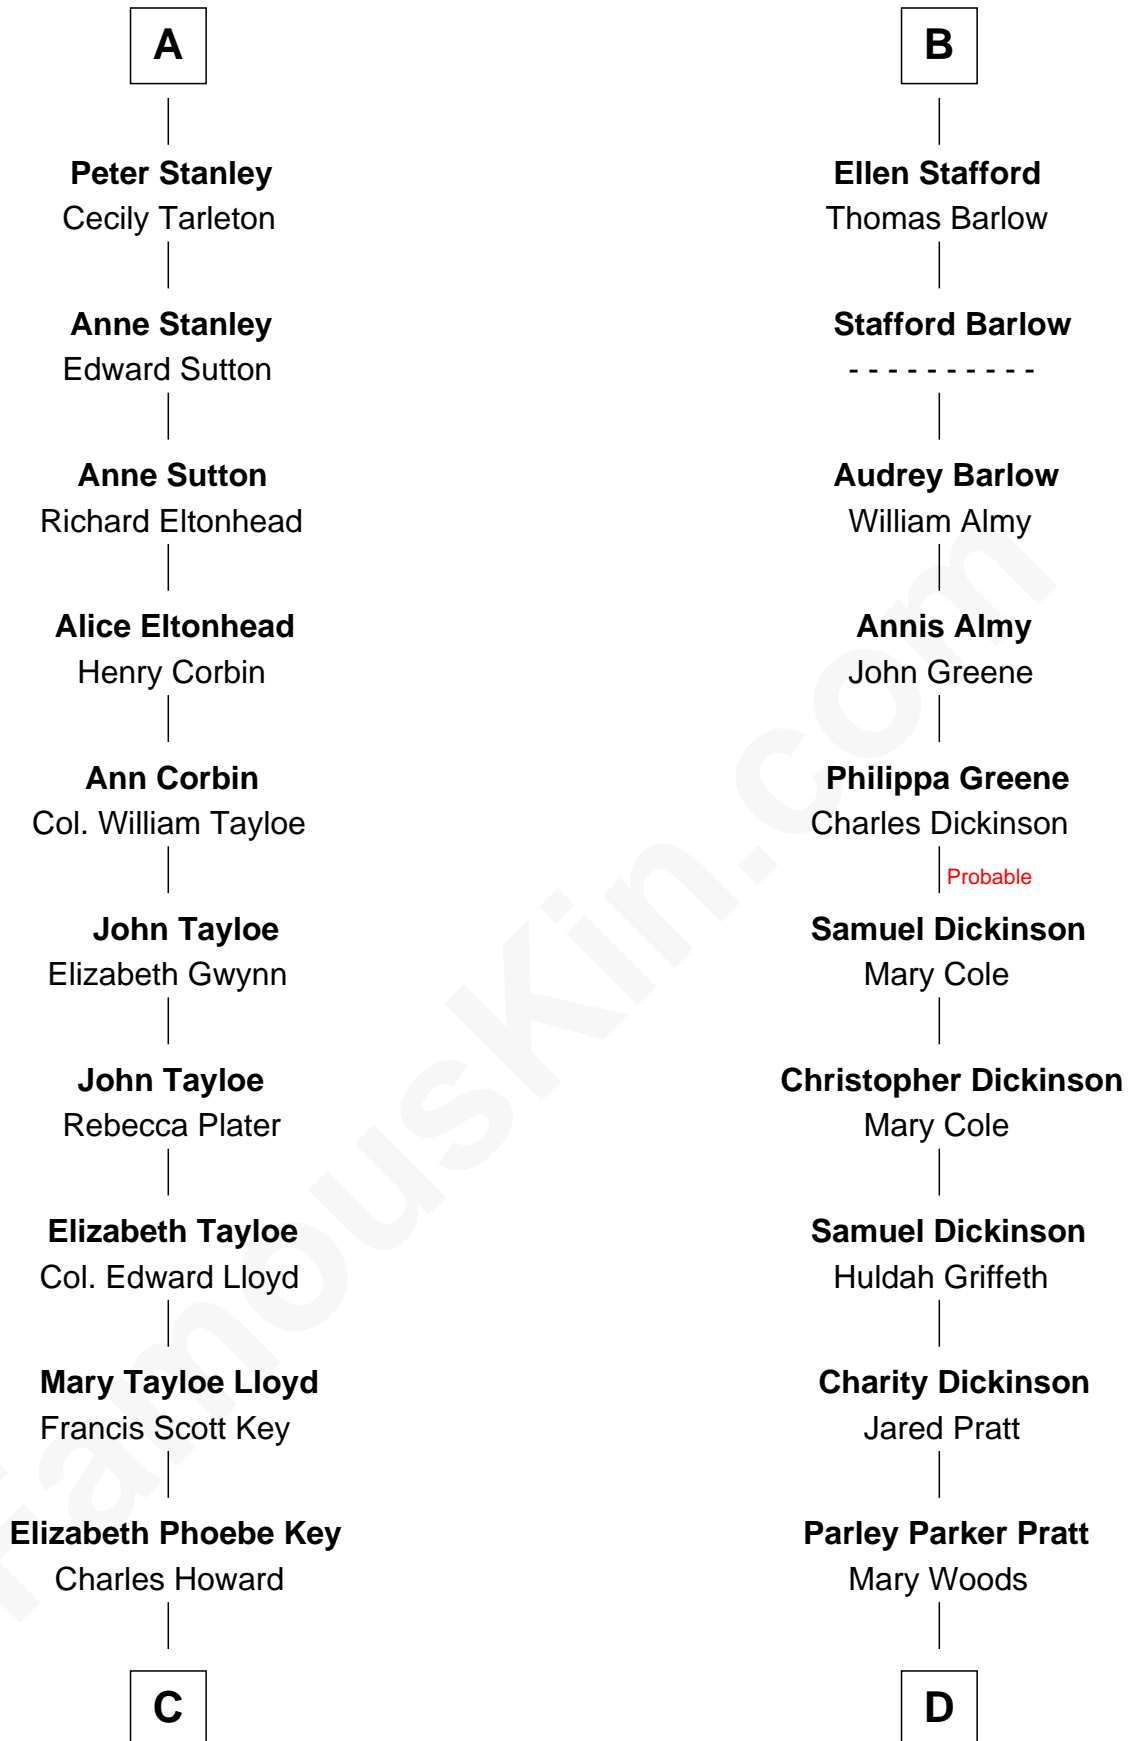

## Relationship Chart of

### Thomas Hunt Morgan

*Nobel Prize Winner in Physiology or Medicine*

18th cousin 1 time removed of

**George Romney**

*43rd Governor of Michigan*

**C**

**Ellen Key Howard**  
Charlton Hunt Morgan

**Thomas Hunt Morgan**  
*Nobel Prize Winner*

**D**

**Helaman Pratt**  
Anna Johanna Dorothy Wilcken

**Anna Amelia Pratt**  
Gaskell Samuel Romney

**George Romney**  
*43rd Governor of Michigan*

FamousKin.com