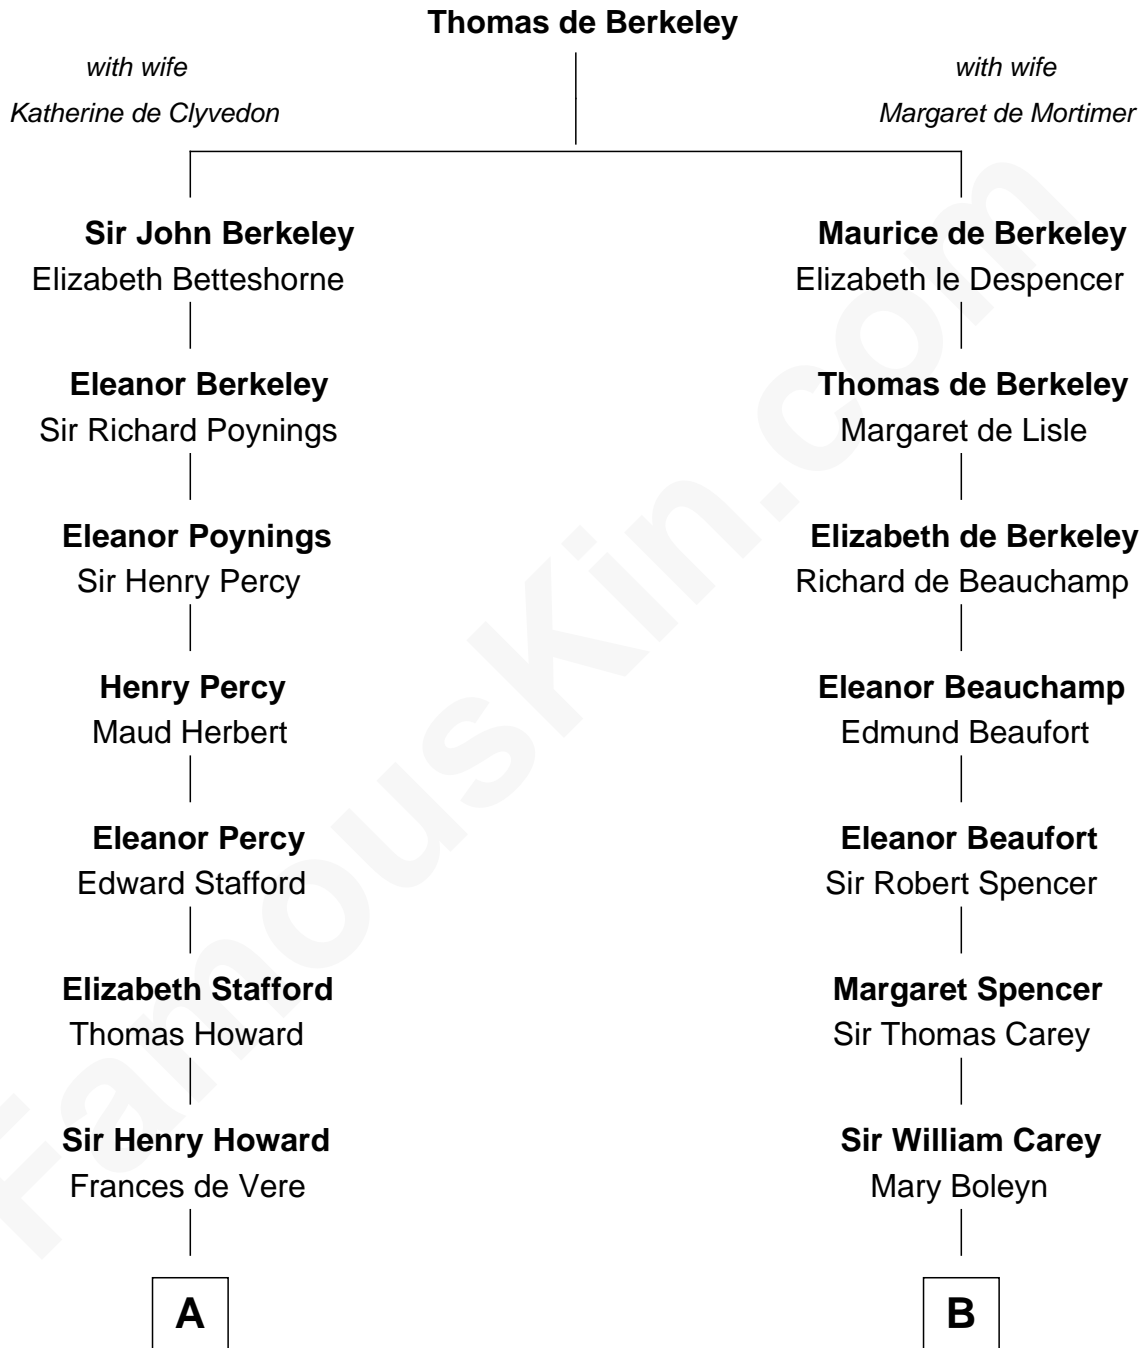

FamousKin.com

Relationship Chart of

Thomas Hunt Morgan

Nobel Prize Winner in Physiology or Medicine

18th cousin 1 time removed of

John D. Rockefeller

Founder of the Standard Oil Company

A

Catherine Howard

Henry Berkeley

Mary Berkeley

Sir John Zouche

Sir John Zouche

Isabel Lowe

Elizabeth Zouche

Col. Devereux Wolseley