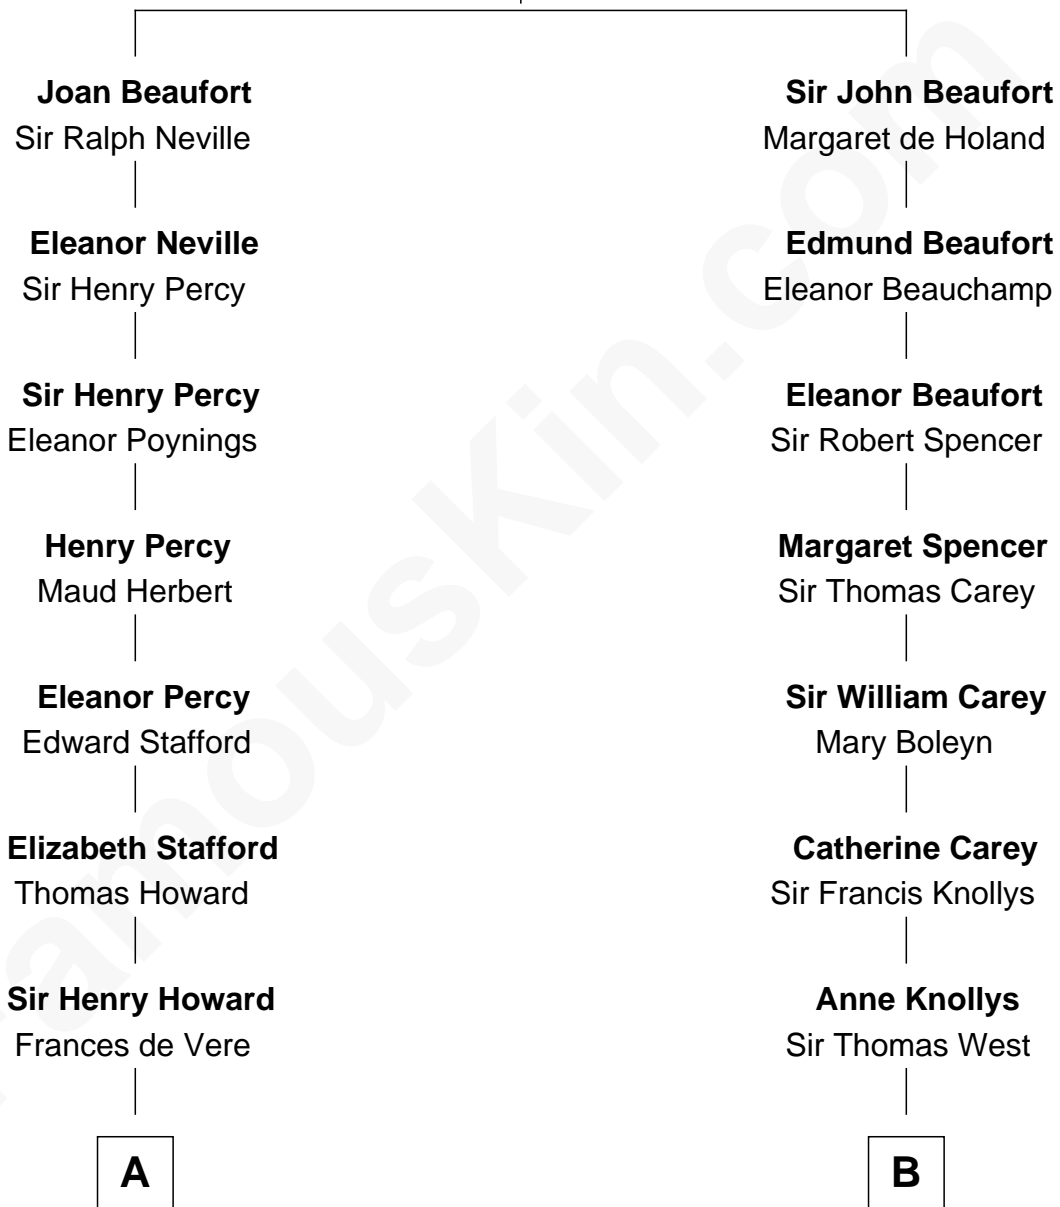

FamousKin.com

Relationship Chart of

Thomas Hunt Morgan

Nobel Prize Winner in Physiology or Medicine

16th cousin 3 times removed of

John D. Rockefeller

Founder of the Standard Oil Company

John of Gaunt
Katherine Roet

A

Catherine Howard

Henry Berkeley

Mary Berkeley

Sir John Zouche

Sir John Zouche

Isabel Lowe

Elizabeth Zouche