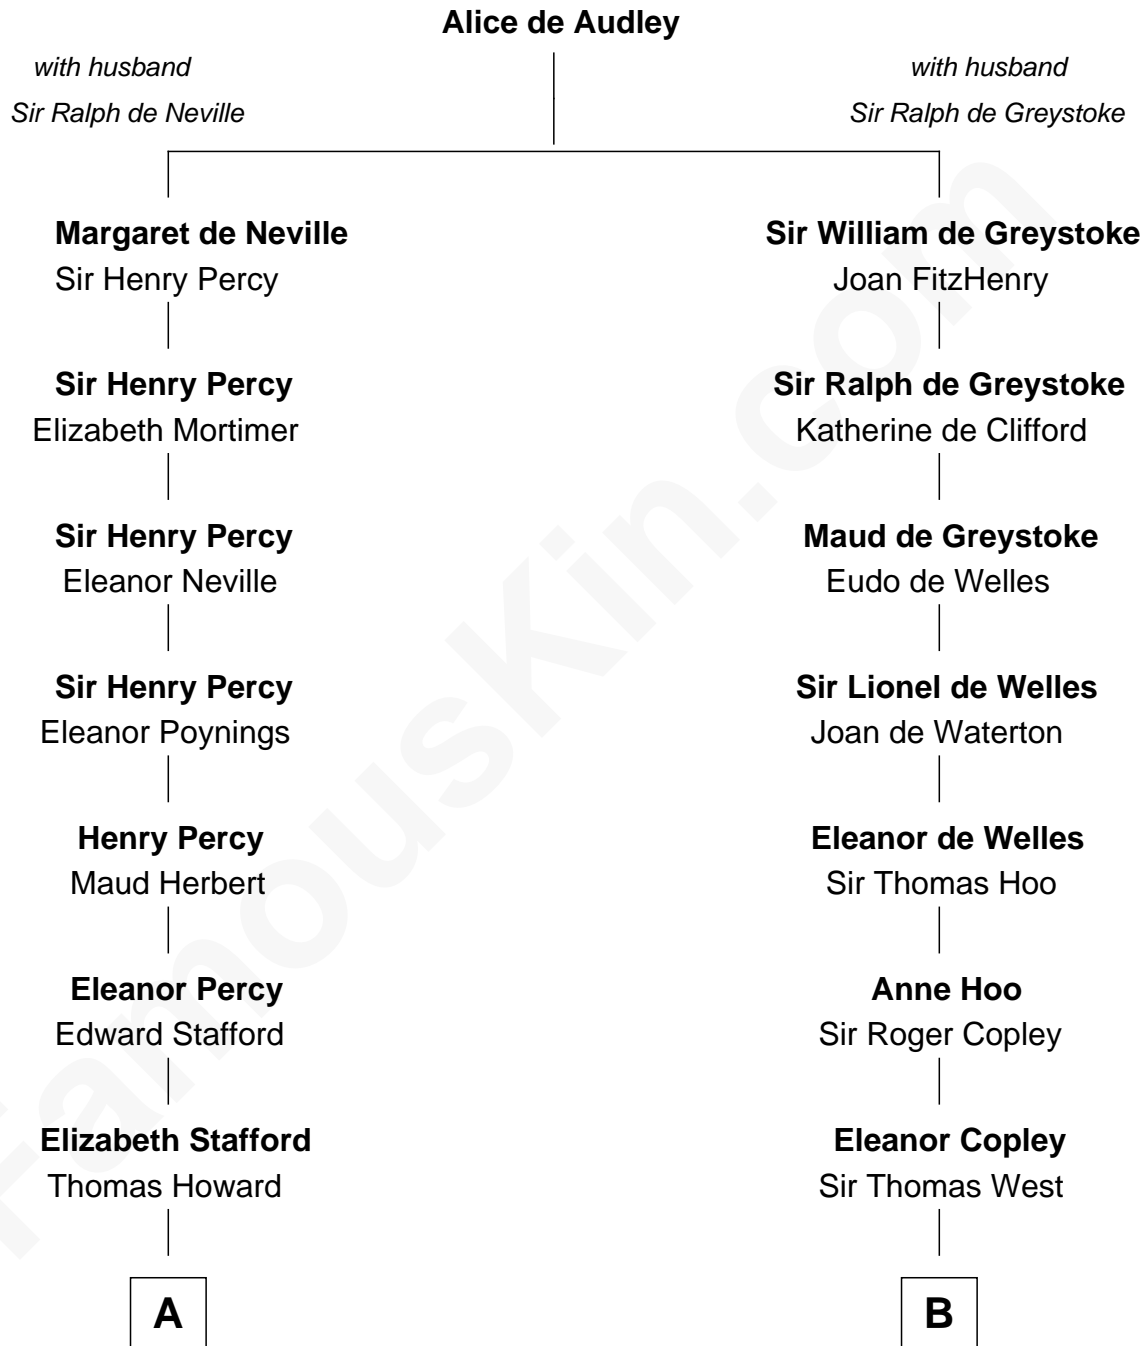

FamousKin.com

Relationship Chart of Thomas Hunt Morgan

Nobel Prize Winner in Physiology or Medicine

19th cousin 1 time removed of

John D. Rockefeller

Founder of the Standard Oil Company

A

Sir Henry Howard

Frances de Vere

Catherine Howard

Henry Berkeley

Mary Berkeley

Sir John Zouche

Sir John Zouche

Isabel Lowe

Elizabeth Zouche