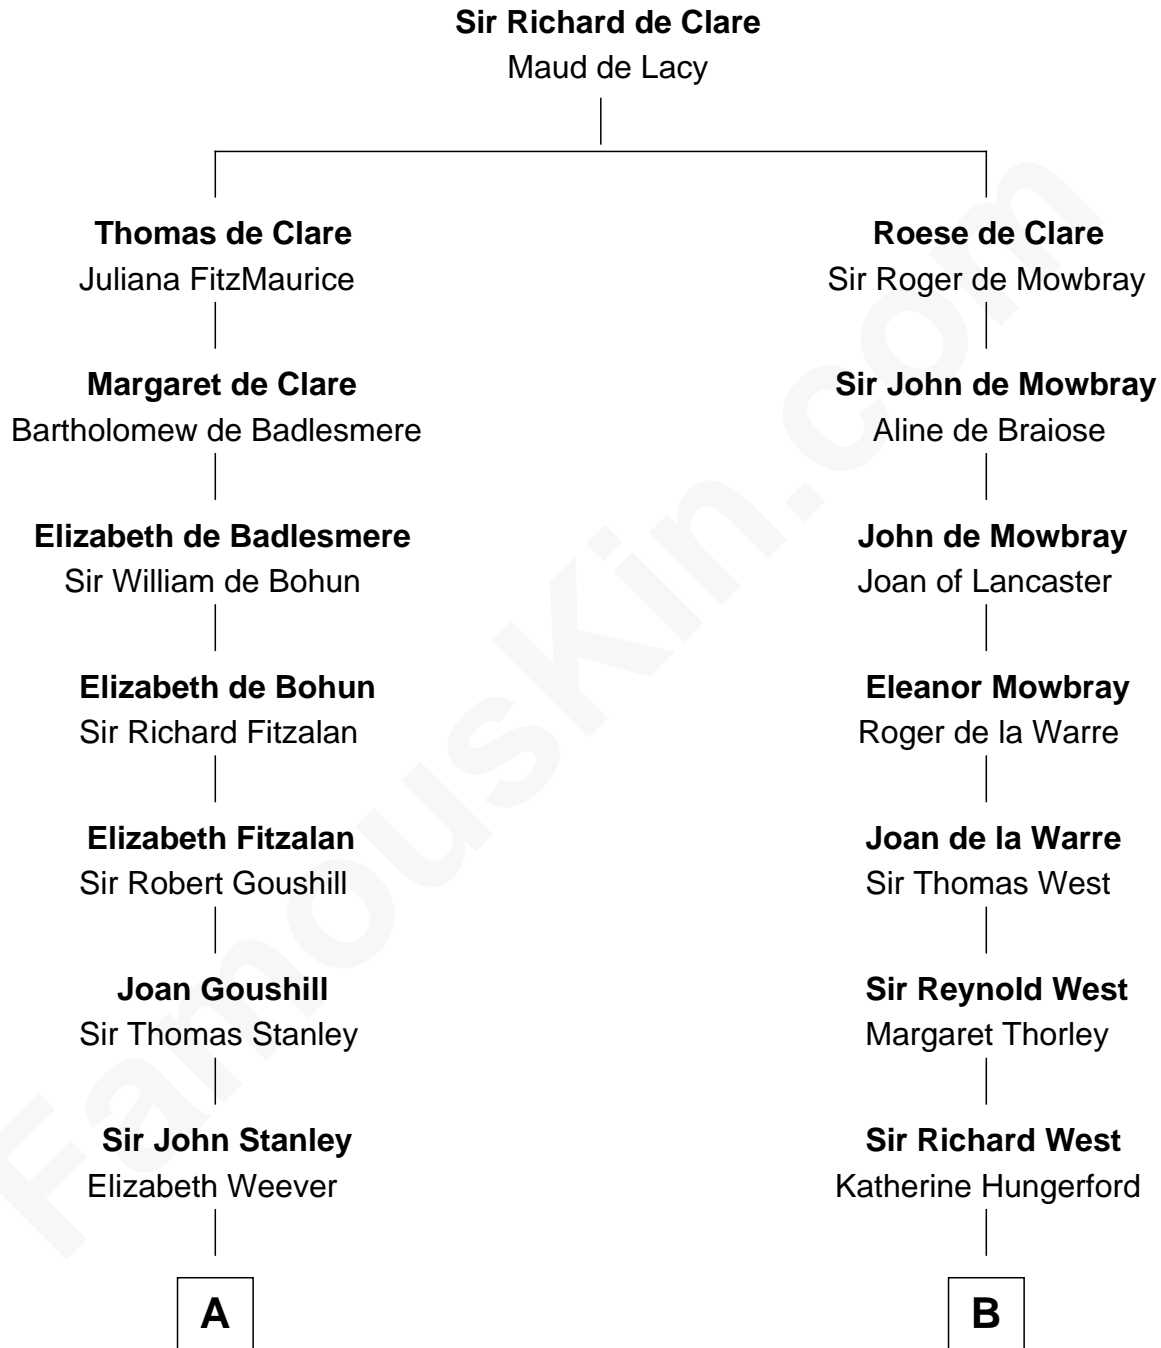

FamousKin.com

Relationship Chart of

Thomas Hunt Morgan

Nobel Prize Winner in Physiology or Medicine

20th cousin of

John D. Rockefeller

Founder of the Standard Oil Company

C

Mary Tayloe Lloyd

Francis Scott Key

Elizabeth Phoebe Key

Charles Howard

Ellen Key Howard

Charlton Hunt Morgan

Thomas Hunt Morgan

Nobel Prize Winner