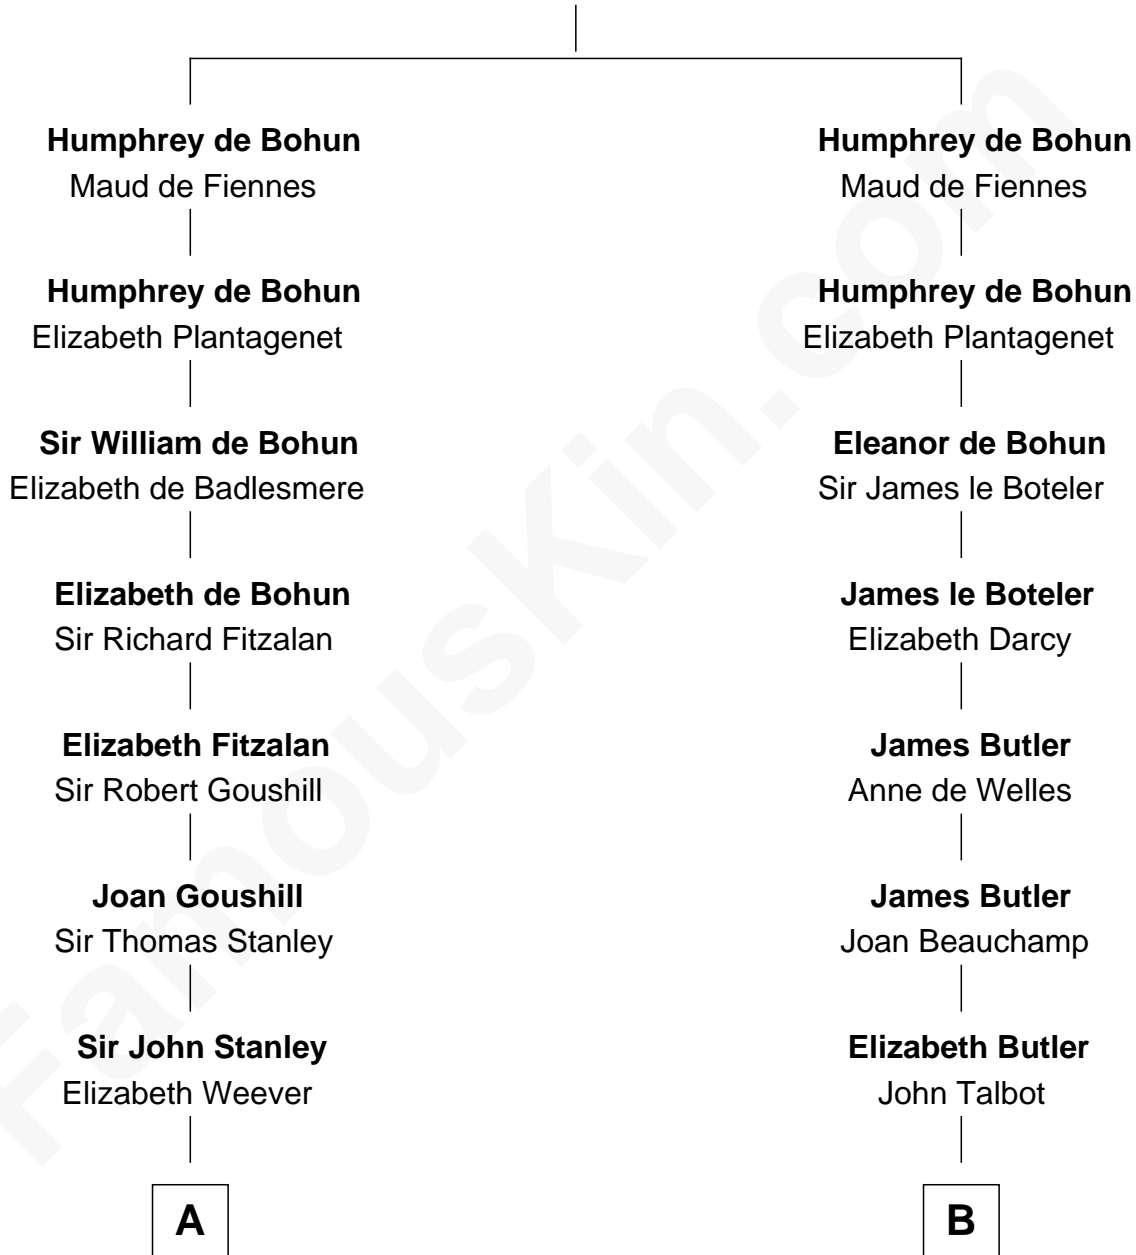

FamousKin.com

Relationship Chart of

Thomas Hunt Morgan

Nobel Prize Winner in Physiology or Medicine

20th cousin 1 time removed of

John D. Rockefeller

Founder of the Standard Oil Company

Sir Humphrey de Bohun

Eleanor de Braiose

C

Mary Tayloe Lloyd

Francis Scott Key

Elizabeth Phoebe Key

Charles Howard

Ellen Key Howard

Charlton Hunt Morgan

Godfrey Lewis Rockefeller

William Avery Rockefeller

Eliza Davison

John D. Rockefeller

Founder of the Standard Oil Company